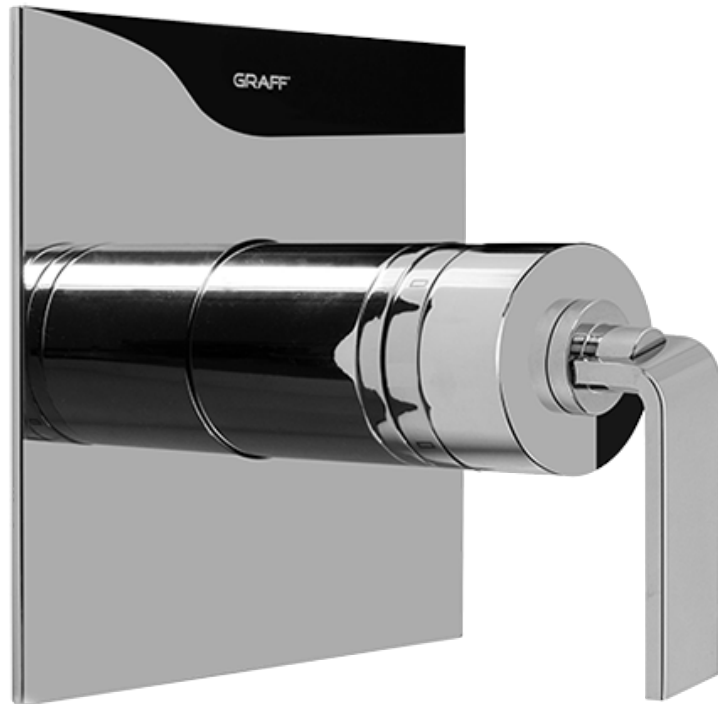

SHOWER  
Luna Thermostatic Shower Set  
(Rough & Trim)  
**GF3.100A-LM40S**

---

**GRAFF®**

**Information**

- Thermostatic Shower Spout Flow Rate 2.1 gpm @ 60 psi
- Body Spray Flow Rate 2.5 gpm @ 60 psi
- Contemporary Square Spout w/Body Sprays 8.1 gpm @ 60 psi

## Information

- 18.4 gpm @ 60 psi
- 3/4" universal inlets/outlets with female threads
- Built-in service stops
- Complete serviceability from front of all units
- Supplied with protective plastic cover
- Thermostatic valve uses a paraffin wax cartridge

## Finishes

Polished  
Chrome

Steelnox®  
(Satin Nickel)

SHOWER  
Immersion SOLID Trim Plate  
w/Handle  
**G-8041-LM40S-T**

**GRAFF®**

## Information

- Single metal handle
- Decorative trim plate
- Use with G-8000 or G-8005 thermostatic rough valve
- To complete package, you must order rough valve
- ADA