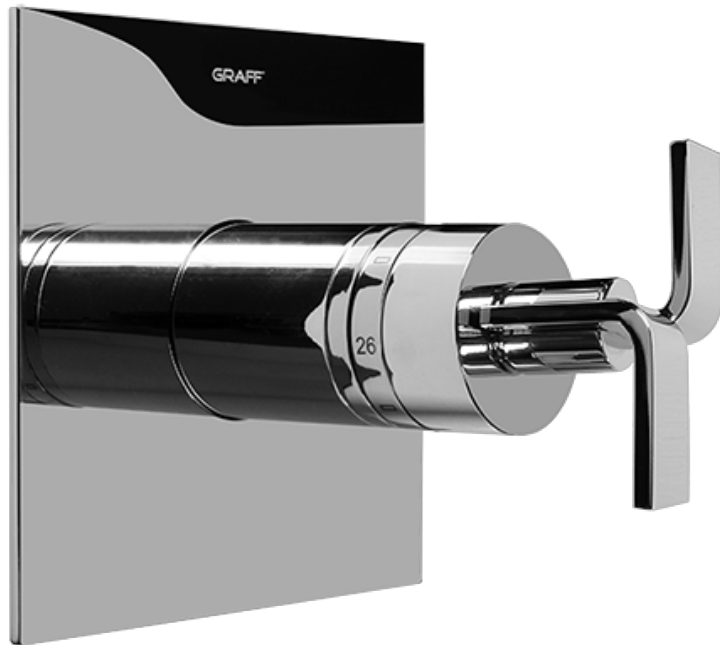

SHOWER
Luna Thermostatic Shower Set
(Rough & Trim)
GF4.000A-C9S

GRAFF®

Information

- Thermostatic Shower Spout Flow Rate 2.1 gpm @ 60 psi

SHOWER
Rough
G-8005

GRAFF®

Information

- 18.4 gpm @ 60 psi
- 3/4" universal inlets/outlets with female threads
- Built-in service stops
- Complete serviceability from front of all units
- Supplied with protective plastic cover
- Thermostatic valve uses a paraffin wax cartridge

Finishes

Polished
Chrome

Steelnox®
(Satin Nickel)

SHOWER
Immersion SOLID Trim Plate
w/Handle
G-8041-C9S-T

GRAFF®

Information

- Single metal handle
- Decorative trim plate
- Use with G-8000 or G-8005 thermostatic rough valve
- To complete package, you must order rough valve
- ADA

Finishes

Polished
Chrome

Steelnox®
(Satin Nickel)

G-8041

SHOWER
Rough
G-8075

GRAFF®

Information

- 3/4" universal inlets/outlets with female threads
- Supplied with protective plastic cover

Finishes

Polished
Chrome

SteeInox®
(Satin Nickel)

SHOWER
Immersion SOLID Trim Plate
w/Handle
G-8095-C9S-T

GRAFF®

Information

- Single metal handle
- Decorative trim plate
- Use with G-8070 or G-8075 thermostatic stop/volume control rough valve
- To complete package, you must order rough valve
- ADA