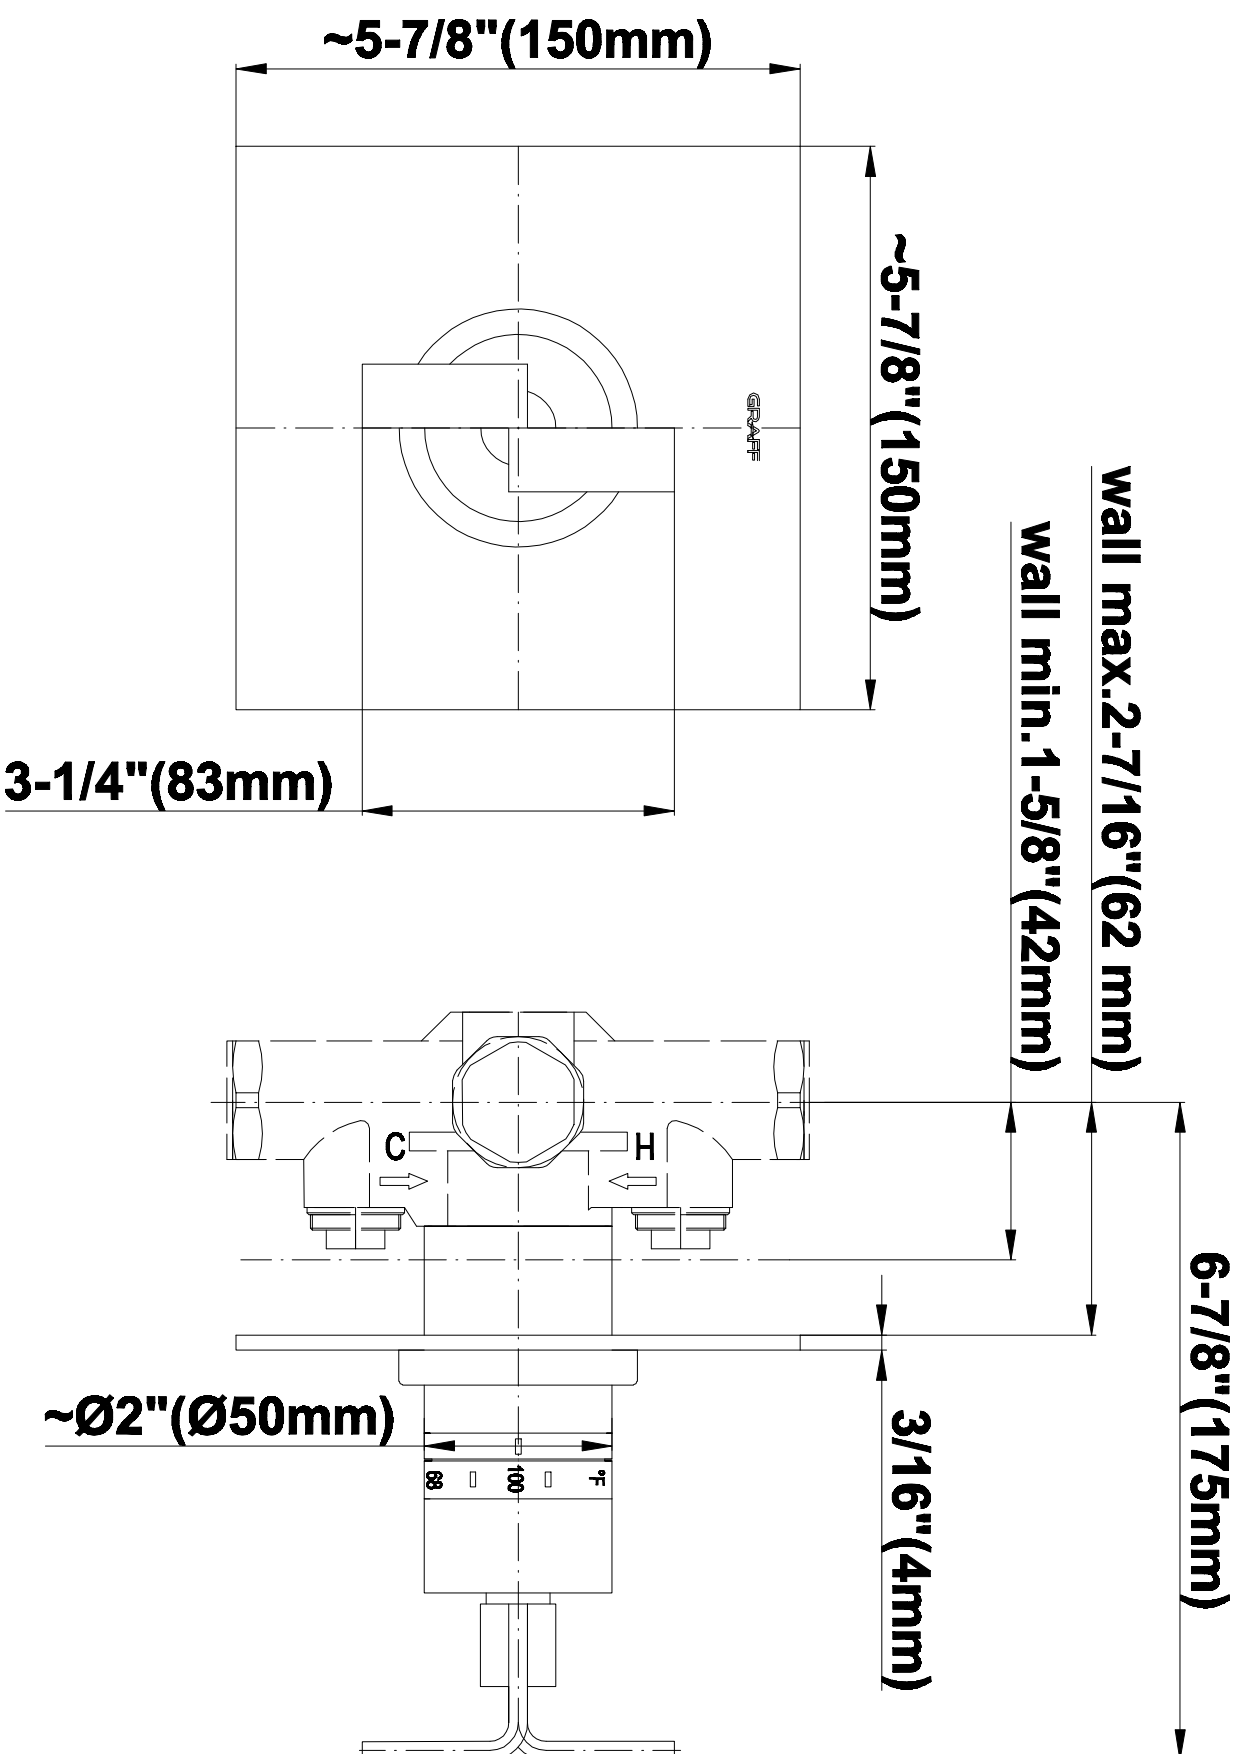

SHOWER
Luna Thermostatic Shower Set
(Rough & Trim)
GF4.000A-C9S

GRAFF®

Information

- Thermostatic Shower Spout Flow Rate 2.1 gpm @ 60 psi

SHOWER
Rough
G-8005

GRAFF®

Information

- 18.4 gpm @ 60 psi
- 3/4" universal inlets/outlets with female threads
- Built-in service stops
- Complete serviceability from front of all units
- Supplied with protective plastic cover
- Thermostatic valve uses a paraffin wax cartridge

Finishes

Polished
Chrome

Steelnox®
(Satin Nickel)

SHOWER
Immersion SOLID Trim Plate
w/Handle
G-8041-C9S-T

GRAFF®

Information

- Single metal handle
- Decorative trim plate
- Use with G-8000 or G-8005 thermostatic rough valve
- To complete package, you must order rough valve
- ADA

Finishes

Polished
Chrome

Steelnox®
(Satin Nickel)

G-8041

SHOWER
Rough
G-8075

GRAFF®

Information

- 3/4" universal inlets/outlets with female threads
- Supplied with protective plastic cover

Finishes

Polished
Chrome

SteeInox®
(Satin Nickel)

SHOWER
Immersion SOLID Trim Plate
w/Handle
G-8095-C9S-T

GRAFF®

Information

- Single metal handle
- Decorative trim plate
- Use with G-8070 or G-8075 thermostatic stop/volume control rough valve
- To complete package, you must order rough valve
- ADA