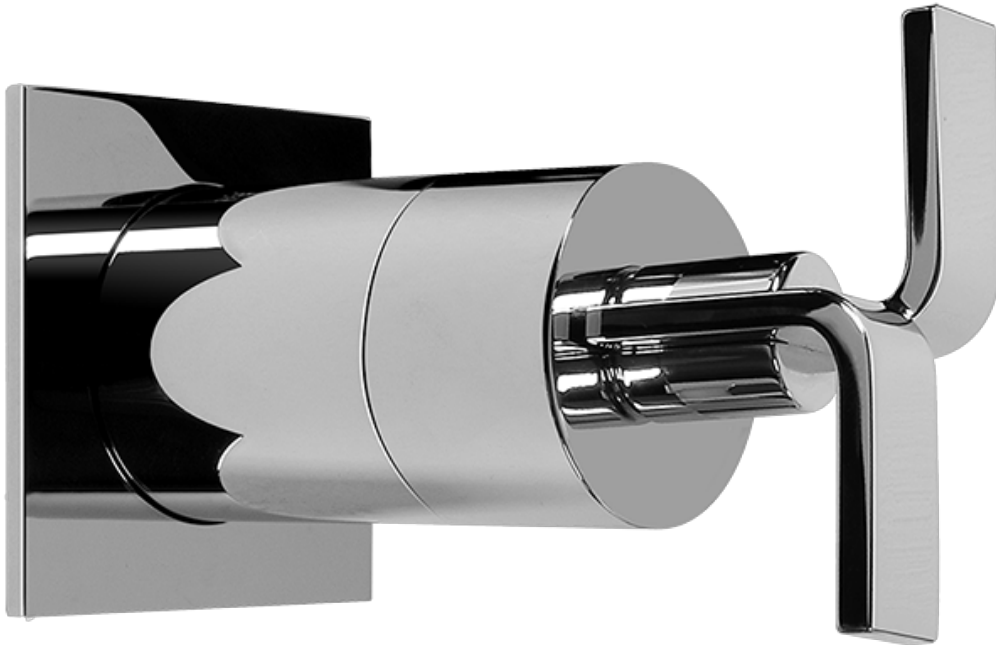

SHOWER
Luna Thermostatic Shower Set
(Rough & Trim)
GF4.000A-C9S

GRAFF®

Information

- Thermostatic Shower Spout Flow Rate 2.1 gpm @ 60 psi

SHOWER
Rough
G-8005

GRAFF®

Information

- 18.4 gpm @ 60 psi
- 3/4" universal inlets/outlets with female threads
- Built-in service stops
- Complete serviceability from front of all units
- Supplied with protective plastic cover
- Thermostatic valve uses a paraffin wax cartridge

Finishes

Polished
Chrome

Steelnox®
(Satin Nickel)

SHOWER
Immersion SOLID Trim Plate
w/Handle
G-8041-C9S-T

GRAFF®

Information

- Single metal handle
- Decorative trim plate
- Use with G-8000 or G-8005 thermostatic rough valve
- To complete package, you must order rough valve
- ADA

Finishes

Polished
Chrome

SteeInox®
(Satin Nickel)

SHOWER
Immersion SOLID Trim Plate
w/Handle
G-8095-C9S-T

GRAFF®

Information

- Single metal handle
- Decorative trim plate
- Use with G-8070 or G-8075 thermostatic stop/volume control rough valve
- To complete package, you must order rough valve
- ADA

Finishes

Polished
Chrome

Steelnox®
(Satin Nickel)

G-8095

SHOWER
Spout and Wall Bracket
G-8700-T

GRAFF®

Finishes

Polished
Chrome