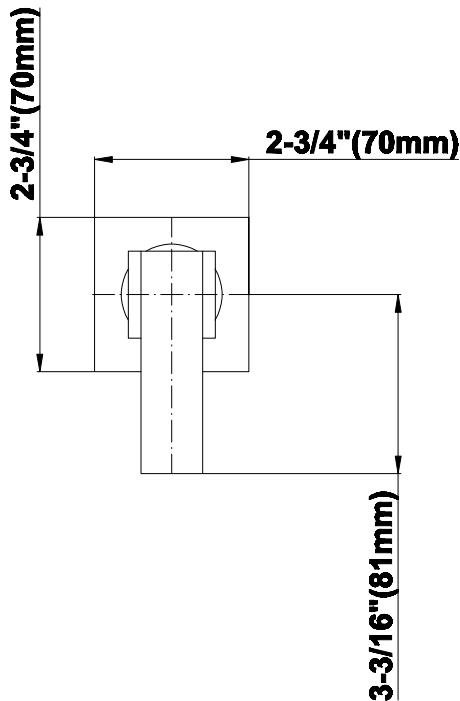

The measurements shown are for reference only. Products and specifications shown are subject to change without notice. Revised 09/2015.

www.graff-faucets.com | phone: 800-954-4723