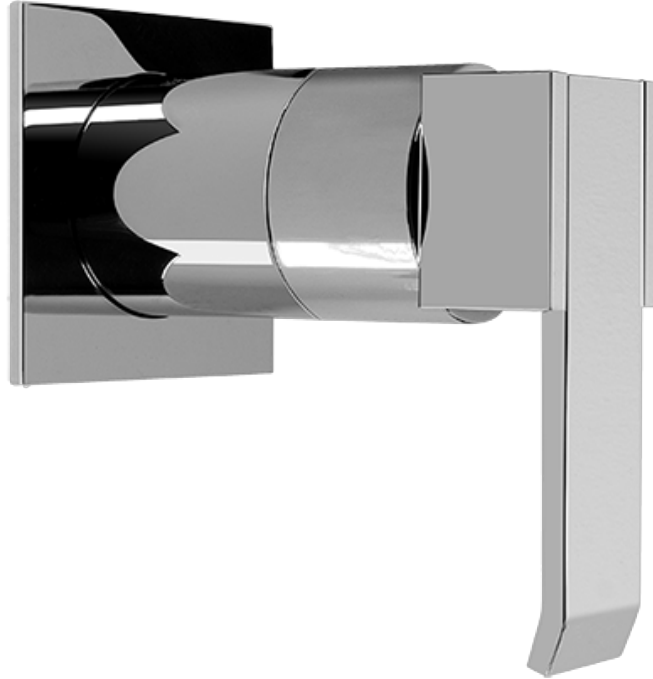

SHOWER
Contemporary Square
Thermostatic Set w/Body Sprays
& Handshower (Rough & Trim)
GC1.132A-LM38S

GRAFF®

Information

- 8" Rain Showerhead with 12" Wall-Mounted Shower Arm
- Flush-Mounted Swivel Body Sprays (3 pieces)
- Handshower Set w/Wall Bracket and Multi-function Handshower
- 3/4" Thermostatic Valve
- Stop/Volume Control Valves (3 pieces)
- Flow rates: showerhead \leq 1.8 max gpm, handshower \leq 1.5 max gpm, body sprays \leq 1.5 max gpm each
- Optional Extension Kit Available

Finishes

Polished
Chrome

Steelnox®
(Satin Nickel)

SHOWER
Qubic SOLID Trim Plate w/Handle
G-8041-LM38S-T

GRAFF®

Information

- Single metal handle
- Decorative trim plate
- Use with G-8000 or G-8005 thermostatic rough valve
- To complete package, you must order rough valve
- ADA

Finishes

Polished
Chrome

SteeInox®
(Satin Nickel)

SHOWER
Qubic SOLID Trim Plate w/Handle
G-8095-LM38S-T

GRAFF®

Information

- Single metal handle
- Decorative trim plate
- Use with G-8070 or G-8075 thermostatic stop/volume control rough valve
- To complete package, you must order rough valve
- ADA

Finishes

Polished
Chrome

Steelnox®
(Satin Nickel)

G-8095-LM38S-T

Qubic Collection

Stop/Volume Control Valve Trim with Handle

Product Features

- Single metal handle and decorative trim plate
- Use with G-8070 or G-8075 thermostatic stop/volume control rough valve