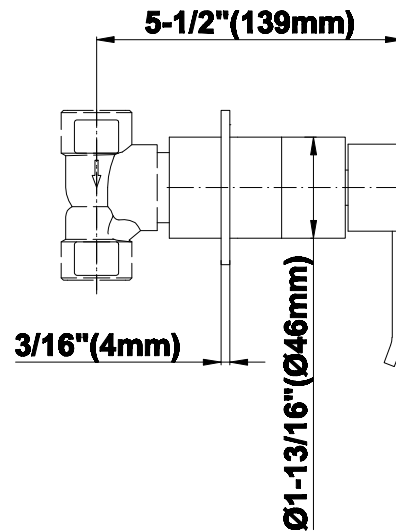

The measurements shown are for reference only. Products and specifications shown are subject to change without notice. Revised 09/2015.

www.graff-faucets.com | phone: 800-954-4723