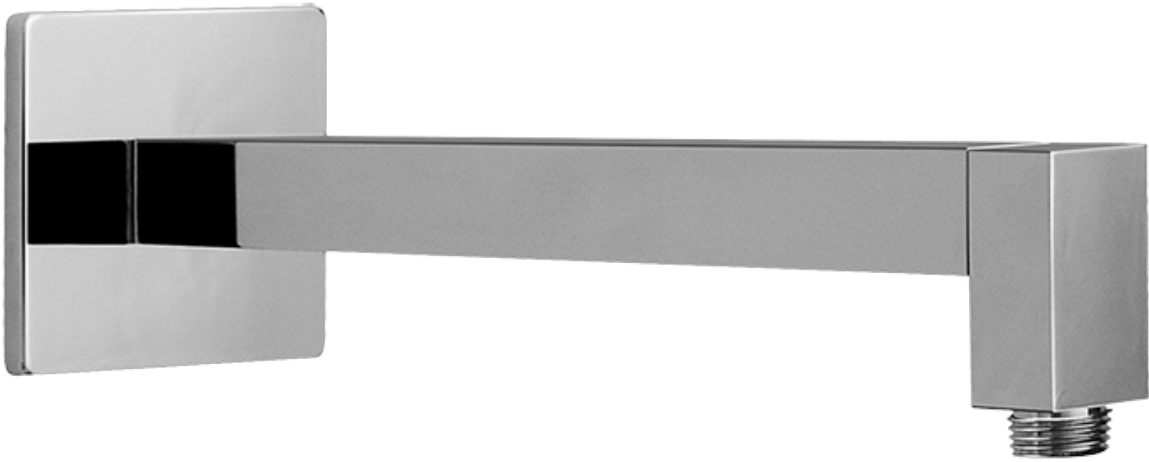

Finishes

Polished
Chrome

Steelnox®
(Satin Nickel)

SHOWER
Qubic SOLID Trim Plate w/Handle
G-8041-LM38S-T

GRAFF®

Information

- Single metal handle
- Decorative trim plate
- Use with G-8000 or G-8005 thermostatic rough valve
- To complete package, you must order rough valve
- ADA

Finishes

Polished
Chrome

Steelnox®
(Satin Nickel)

G-8497

Shower Components

Contemporary Flush-Mount Body Spray with Solid Brass Swivel Head

Product Features

- 12 no-clog, easy-clean silicone jets
- Metal ball-joint allows for 18° angle adjustment of body spray
- Brass wall escutcheon and Flush-mounted trim
- 1/2" NPT female thread inlet
- Body spray flow rate ≤ 1.5 max gpm

SHOWER
Contemporary 12" Shower Arm
G-8530

GRAFF®

Information

- Includes arm and square flange
- 1/2" NPT male thread inlet
- For use with all showerheads (especially G-8438)

Finishes

Polished
Chrome

Steelnox®
(Satin Nickel)