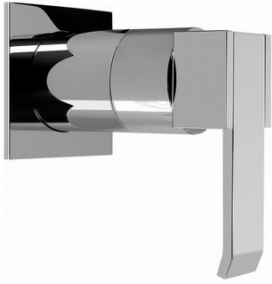

SHOWER
Contemporary Square
Thermostatic Set w/Body Sprays
& Handshower (Rough & Trim)
GC1.132A-LM38S

GRAFF®

Information

- 8" Rain Showerhead with 12" Wall-Mounted Shower Arm
- Flush-Mounted Swivel Body Sprays (3 pieces)
- Handshower Set w/Wall Bracket and Multi-function Handshower
- 3/4" Thermostatic Valve
- Stop/Volume Control Valves (3 pieces)
- Flow rates: showerhead \leq 1.8 max gpm, handshower \leq 1.5 max gpm, body sprays \leq 1.5 max gpm each
- Optional Extension Kit Available

Finishes

Polished
Chrome

Steelnox®
(Satin Nickel)

SHOWER
Qubic SOLID Trim Plate w/Handle
G-8041-LM38S-T

GRAFF®

Information

- Single metal handle
- Decorative trim plate
- Use with G-8000 or G-8005 thermostatic rough valve
- To complete package, you must order rough valve
- ADA

Finishes

Polished
Chrome

SteeInox®
(Satin Nickel)

SHOWER
Qubic SOLID Trim Plate w/Handle
G-8095-LM38S-T

GRAFF®

Information

- Single metal handle
- Decorative trim plate
- Use with G-8070 or G-8075 thermostatic stop/volume control rough valve
- To complete package, you must order rough valve
- ADA

Finishes

Polished
Chrome

Steelnox®
(Satin Nickel)

G-8095-LM38S-T

Qubic Collection

Stop/Volume Control Valve Trim with Handle

Product Features

- Single metal handle and decorative trim plate
- Use with G-8070 or G-8075 thermostatic stop/volume control rough valve