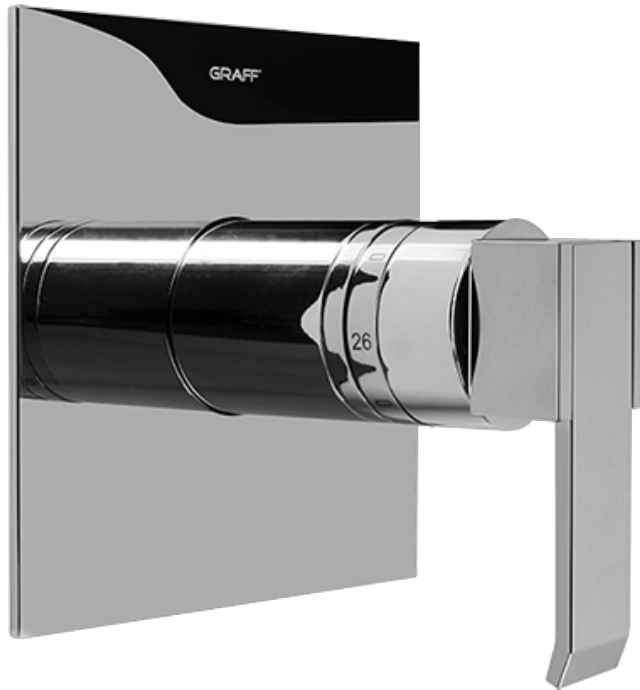

SHOWER
Contemporary Square
Thermostatic Set w/Body Sprays
& Handshower (Rough & Trim)
GC1.132A-LM38S

GRAFF®

Information

- 8" Rain Showerhead with 12" Wall-Mounted Shower Arm
- Flush-Mounted Swivel Body Sprays (3 pieces)
- Handshower Set w/Wall Bracket and Multi-function Handshower
- 3/4" Thermostatic Valve
- Stop/Volume Control Valves (3 pieces)
- Flow rates: showerhead \leq 1.8 max gpm, handshower \leq 1.5 max gpm, body sprays \leq 1.5 max gpm each
- Optional Extension Kit Available

SHOWER
Rough
G-8005

GRAFF®

Information

- 18.4 gpm @ 60 psi
- 3/4" universal inlets/outlets with female threads
- Built-in service stops
- Complete serviceability from front of all units
- Supplied with protective plastic cover
- Thermostatic valve uses a paraffin wax cartridge

Finishes

Polished
Chrome

Steelnox®
(Satin Nickel)

SHOWER
Qubic SOLID Trim Plate w/Handle
G-8041-LM38S-T

GRAFF®

Information

- Single metal handle
- Decorative trim plate
- Use with G-8000 or G-8005 thermostatic rough valve
- To complete package, you must order rough valve
- ADA

Finishes

Polished
Chrome

SteeInox®
(Satin Nickel)

SHOWER
Qubic SOLID Trim Plate w/Handle
G-8095-LM38S-T

GRAFF®

Information

- Single metal handle
- Decorative trim plate
- Use with G-8070 or G-8075 thermostatic stop/volume control rough valve
- To complete package, you must order rough valve
- ADA