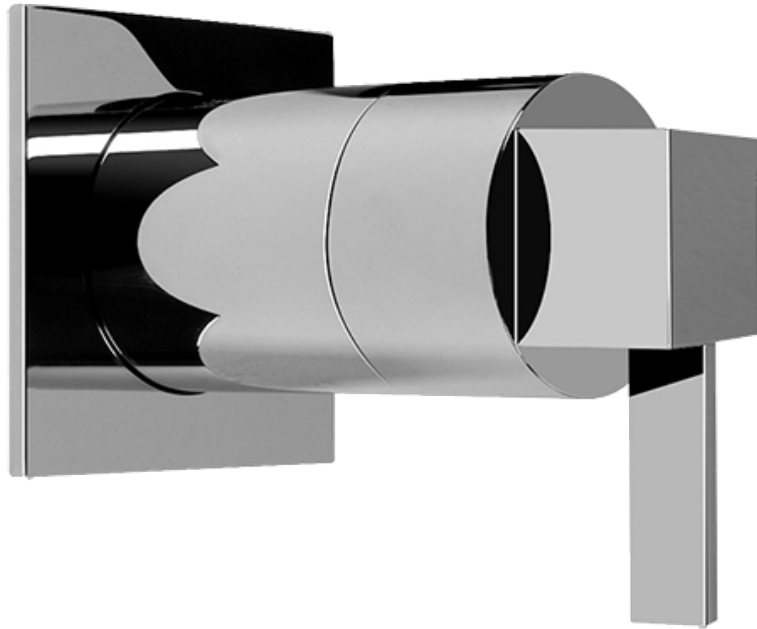

SHOWER
Luna Thermostatic Shower Set
(Rough & Trim)
GF4.000A-LM39S

GRAFF®

Information

- Thermostatic Shower Spout Flow Rate 2.1 gpm @ 60 psi

SHOWER
Rough
G-8005

GRAFF®

Information

- 18.4 gpm @ 60 psi
- 3/4" universal inlets/outlets with female threads
- Built-in service stops
- Complete serviceability from front of all units
- Supplied with protective plastic cover
- Thermostatic valve uses a paraffin wax cartridge

Finishes

Polished
Chrome

Steelnox®
(Satin Nickel)

SHOWER
Qubic Tre SOLID Trim Plate
w/Handle
G-8041-LM39S-T

GRAFF®

Information

- Single metal handle
- Decorative trim plate
- Use with G-8000 or G-8005 thermostatic rough valve
- To complete package, you must order rough valve
- ADA

Finishes

Polished
Chrome

SteeInox®
(Satin Nickel)

SHOWER
Qubic Tre SOLID Trim Plate
w/Handle
G-8095-LM39S-T

GRAFF®

Information

- Single metal handle
- Decorative trim plate
- Use with G-8070 or G-8075 thermostatic stop/volume control rough valve
- To complete package, you must order rough valve
- ADA

Finishes

Polished
Chrome

Steelnox®
(Satin Nickel)

G-8095

SHOWER
Spout and Wall Bracket
G-8700-T

GRAFF®

Finishes

Polished
Chrome