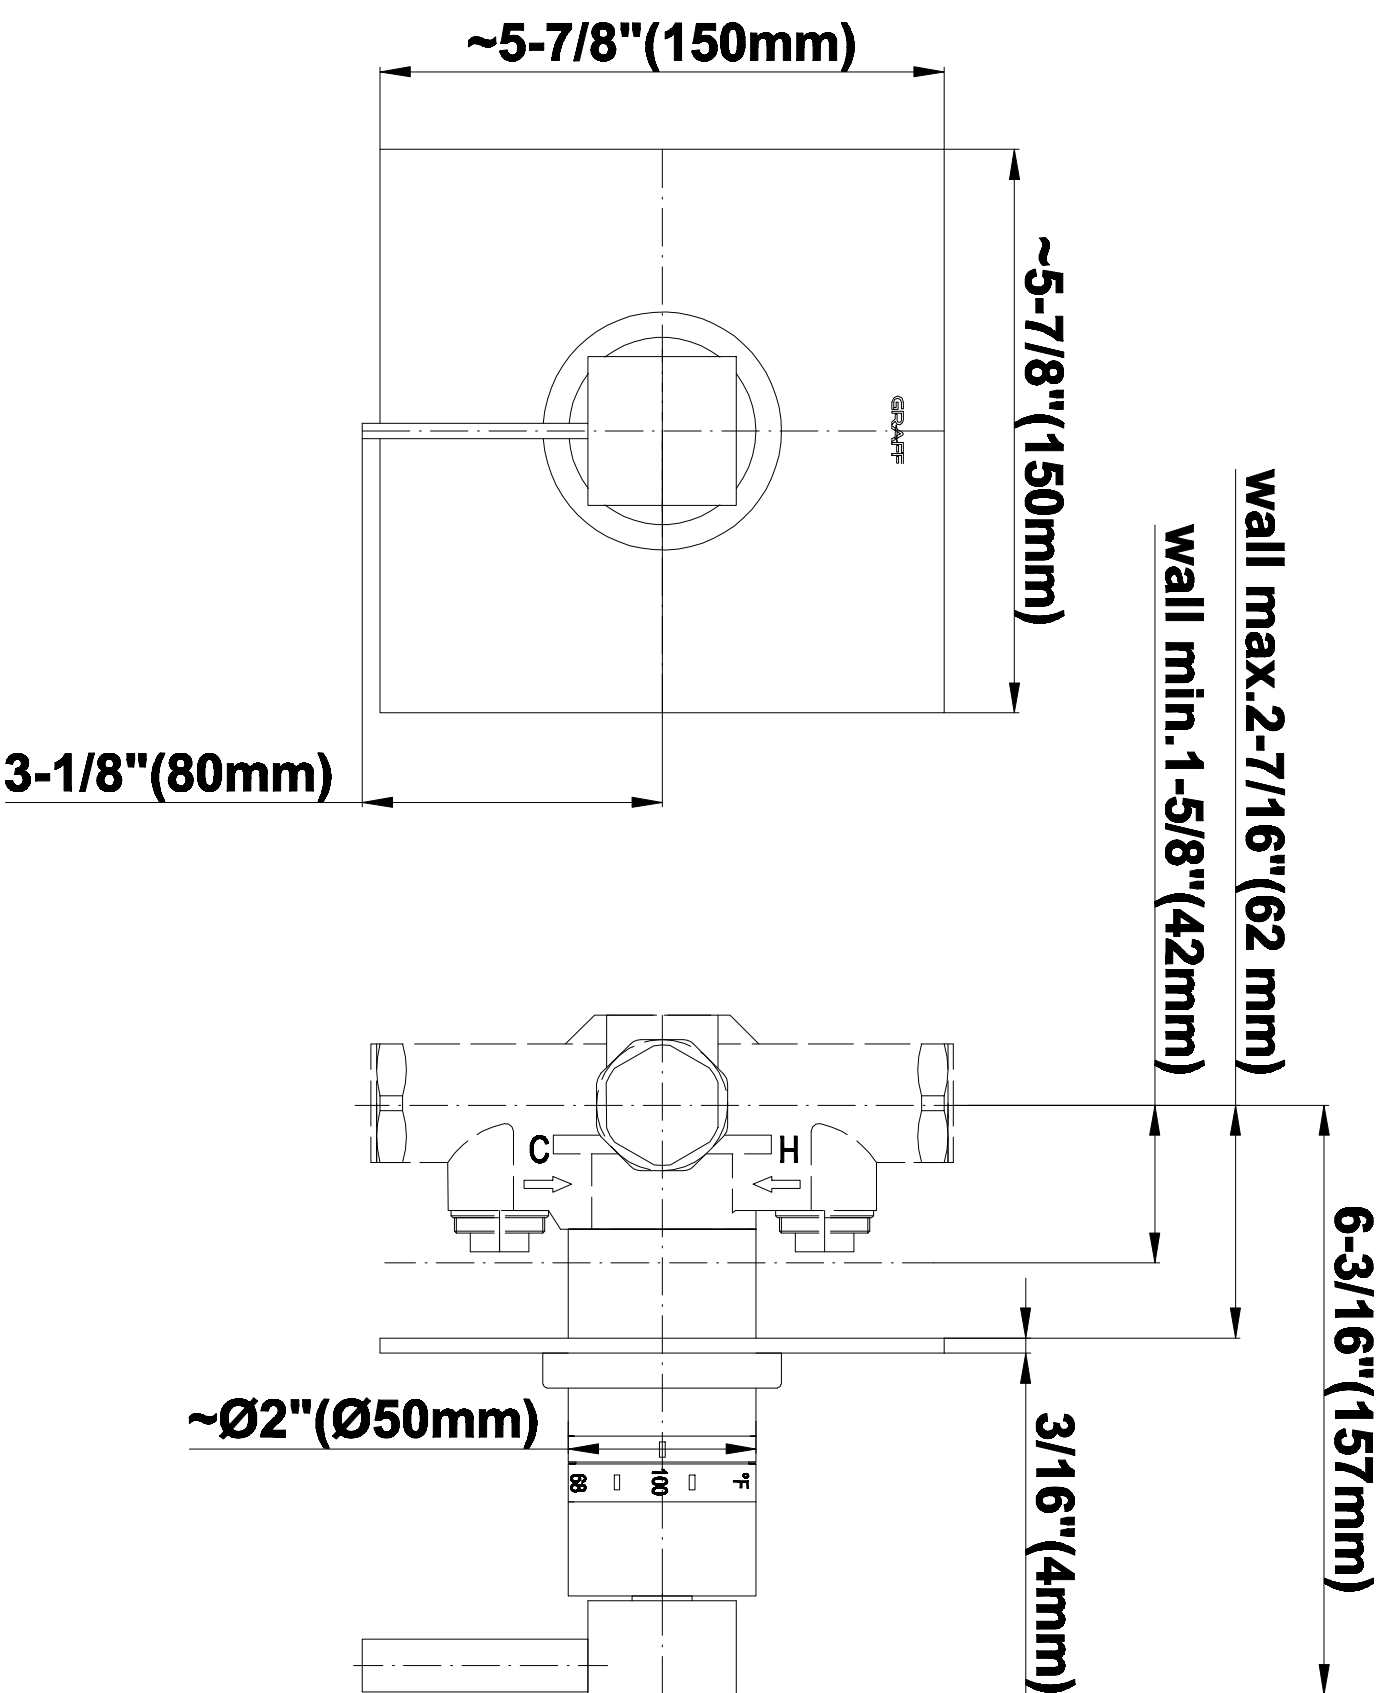

SHOWER
Luna Thermostatic Shower Set
(Rough & Trim)
GF4.000A-LM39S

GRAFF®

Information

- Thermostatic Shower Spout Flow Rate 2.1 gpm @ 60 psi

SHOWER
Rough
G-8005

GRAFF®

Information

- 18.4 gpm @ 60 psi
- 3/4" universal inlets/outlets with female threads
- Built-in service stops
- Complete serviceability from front of all units
- Supplied with protective plastic cover
- Thermostatic valve uses a paraffin wax cartridge

Finishes

Polished
Chrome

Steelnox®
(Satin Nickel)

SHOWER
Qubic Tre SOLID Trim Plate
w/Handle
G-8041-LM39S-T

GRAFF®

Information

- Single metal handle
- Decorative trim plate
- Use with G-8000 or G-8005 thermostatic rough valve
- To complete package, you must order rough valve
- ADA

Finishes

Polished
Chrome

Steelnox®
(Satin Nickel)

G-8041

SHOWER
Rough
G-8075

GRAFF®

Information

- 3/4" universal inlets/outlets with female threads
- Supplied with protective plastic cover

Finishes

Polished
Chrome

SteeInox®
(Satin Nickel)

SHOWER
Qubic Tre SOLID Trim Plate
w/Handle
G-8095-LM39S-T

GRAFF®

Information

- Single metal handle
- Decorative trim plate
- Use with G-8070 or G-8075 thermostatic stop/volume control rough valve
- To complete package, you must order rough valve
- ADA