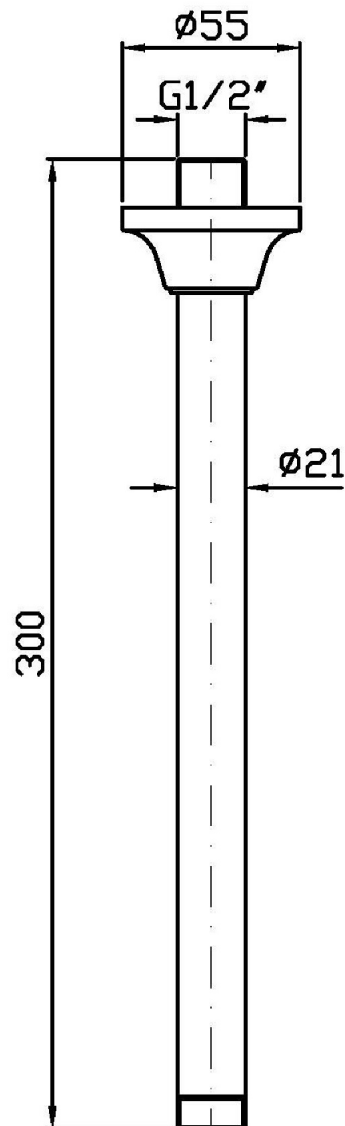

Marchio / Brand ZUCCHETTI

Classe / Class

ACCESSORI
DOCCE

SHOWER

Z92972

Braccio doccia a soffitto. / Ceiling mounted shower arm.

Braccio doccia a soffitto, lunghezza 300mm.

Ceiling mounted shower arm. Length 300 mm.

Finiture / Finishes

		C8		C40		C41
Cromo / Chrome	Nickel Lucido / Polished Nickel		Gold / Gold		Brushed Gold / Brushed Gold	

SHOWER

Z92972

Disegno Complessivo / Overall Drawing

Marchio / Brand ZUCCHETTI

Classe / Class ACCESSORI
DOCCE

SHOWER

Z92972 Pesì e Misure / Weights and Sizes

Peso (Kg) Weight (lb)	0,5 (Kg)	1,1023 (lb)
Volume (dc3) - (in3)	1,99 (dc3)	0,000121 (in3)
h (mm) - (in)	55 (mm)	2,1653555 (in)
L1 (mm) - (in)	100 (mm)	3,93701 (in)
L2 (mm) - (in)	360 (mm)	14,173236 (in)