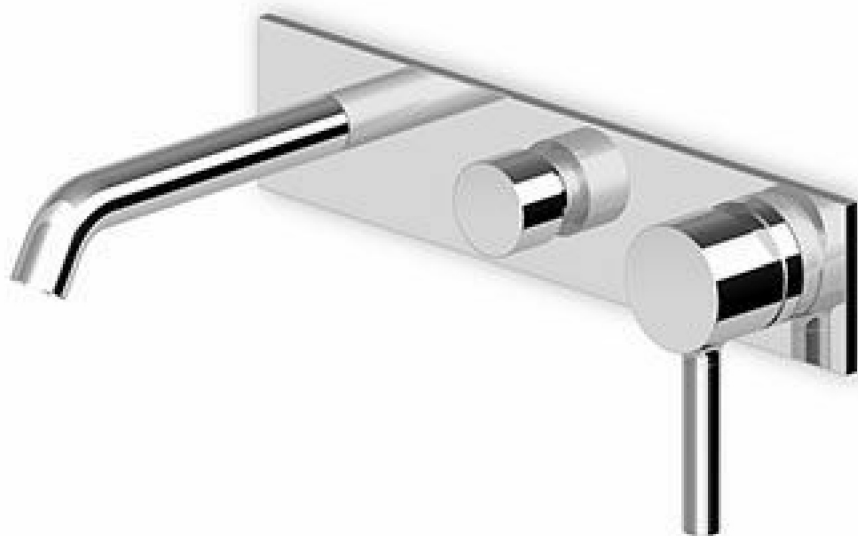

Marchio / Brand ZUCCHETTI

Classe / Class

PAN

PAN

ZP6640

Miscelatore monocomando vasca-doccia incasso. / Built-in single lever bath-shower mixer.

Miscelatore monocomando vasca-doccia incasso con deviatore.

Built-in single lever bath-shower mixer with diverter.

R97913 / R97913.1880

Parte incasso / Built-in part

R97913 / R97913.1880

Parte incasso / Built-in part

Finiture / Finishes

Cromo / Chrome

Nickel Spazzolato /
Brushed Nickel

C3

Bianco Opaco Goffrato /
Embossed Matt White

W1

Nero Opaco Goffrato /
Embossed Matt Black

N1

Nero Soft Touch / Soft
Touch Black

N7

PAN

ZP6640