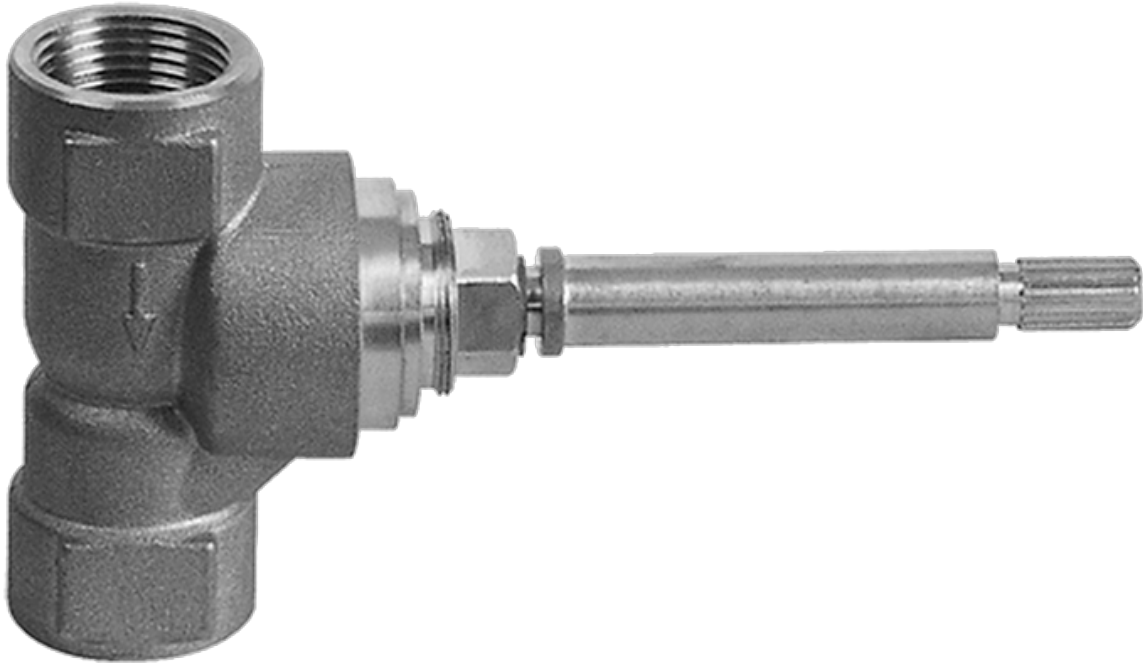

SHOWER
Rough
G-8075

GRAFF®

Information

- 3/4" universal inlets/outlets with female threads
- Supplied with protective plastic cover

Finishes