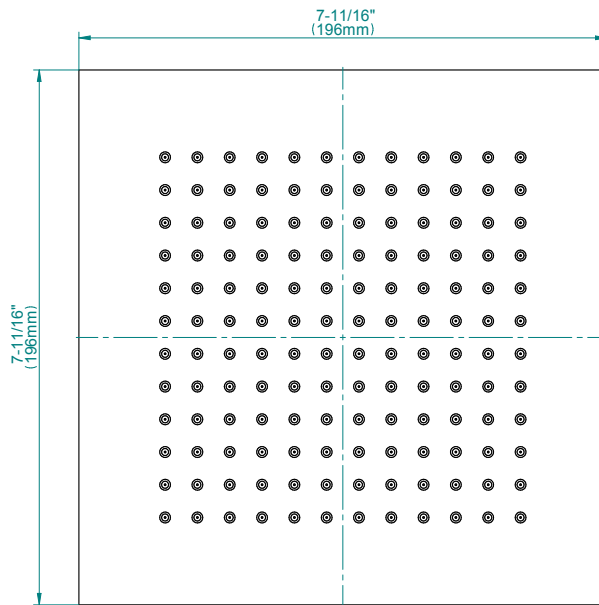

Code Compliance

- CALGreen

Warranty

- Limited lifetime warranty

For complete warranty information go to www.graff-designs.com/en-nam/warranty