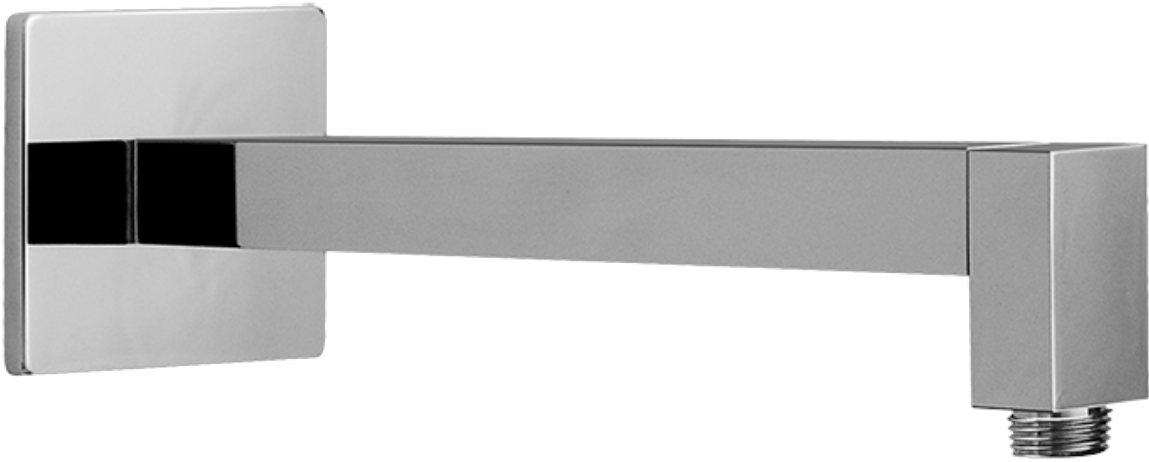

SHOWER
Contemporary Square
Thermostatic Set w/Body Sprays
& Handshower (Rough & Trim)
GC1.132A-LM31S

GRAFF®

Information

- 8" Rain Showerhead with 12" Wall-Mounted Shower Arm
- Flush-Mounted Swivel Body Sprays (3 pieces)
- Handshower Set w/Wall Bracket and Multi-function Handshower
- 3/4" Thermostatic Valve
- Stop/Volume Control Valves (3 pieces)
- Flow rates: showerhead ≤ 1.8 max gpm, handshower ≤ 1.5 max gpm, body sprays ≤ 1.5 max gpm each
- Optional Extension Kit Available

Finishes

Polished
Chrome

Steelnox®
(Satin Nickel)

G-8497

Shower Components

Contemporary Flush-Mount Body Spray with Solid Brass Swivel Head

Product Features

- 12 no-clog, easy-clean silicone jets
- Metal ball-joint allows for 18° angle adjustment of body spray
- Brass wall escutcheon and Flush-mounted trim
- 1/2" NPT female thread inlet
- Body spray flow rate ≤ 1.5 max gpm

SHOWER
Contemporary 12" Shower Arm
G-8530

GRAFF[®]

Information

- Includes arm and square flange
- 1/2" NPT male thread inlet
- For use with all showerheads (especially G-8438)

Finishes

Polished
Chrome

Steelnox[®]
(Satin Nickel)