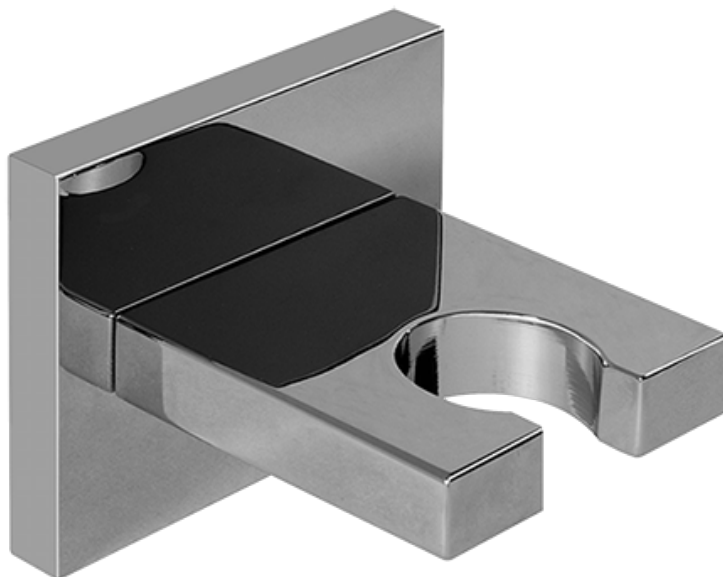

Finishes

Polished
Chrome

Steelnox®
(Satin Nickel)

G-8497

Shower Components

Contemporary Flush-Mount Body Spray with Solid Brass Swivel Head

Product Features

- 12 no-clog, easy-clean silicone jets
- Metal ball-joint allows for 18° angle adjustment of body spray
- Brass wall escutcheon and Flush-mounted trim
- 1/2" NPT female thread inlet
- Body spray flow rate ≤ 1.5 max gpm

SHOWER
Contemporary 12" Shower Arm
G-8530

GRAFF[®]

Information

- Includes arm and square flange
- 1/2" NPT male thread inlet
- For use with all showerheads (especially G-8438)

Finishes

Polished
Chrome

Steelnox[®]
(Satin Nickel)

G-8530

SHOWER
59" Shower Hose
G-8605

GRAFF®

Information

- Brass spiral flexible hose with conical nut

Finishes

Polished
Chrome

Steelnox®
(Satin Nickel)

* Special order finish- call for availability

SHOWER
Contemporary Square Wall
Bracket for Handshower
G-8632

GRAFF®

Information

- Solid brass construction

Finishes

Polished
Chrome

Steelnox®
(Satin Nickel)