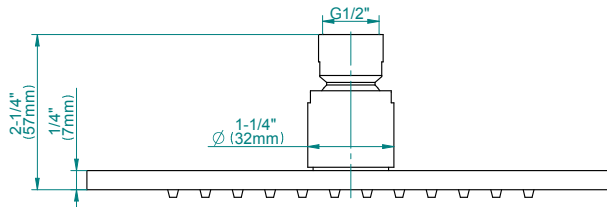

Code Compliance

- CALGreen

Warranty

- Limited lifetime warranty

For complete warranty information go to www.graff-designs.com/en-nam/warranty