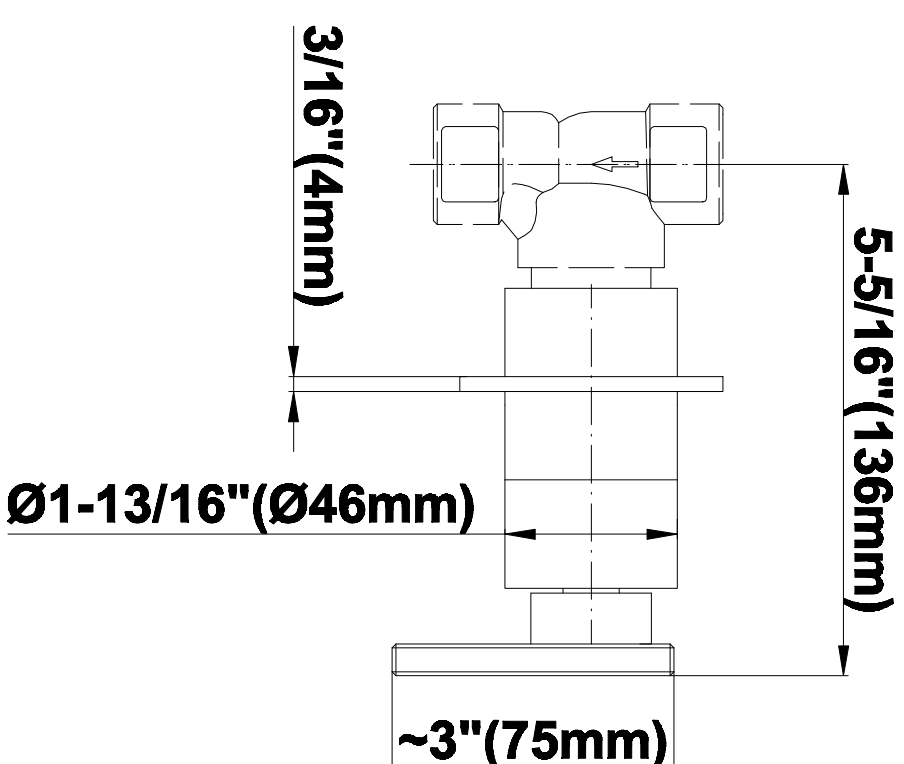

SHOWER
Contemporary Square
Thermostatic Set w/Body Sprays
& Handshower (Rough & Trim)
GC1.132A-LM31S

GRAFF®

Information

- 8" Rain Showerhead with 12" Wall-Mounted Shower Arm
- Flush-Mounted Swivel Body Sprays (3 pieces)
- Handshower Set w/Wall Bracket and Multi-function Handshower
- 3/4" Thermostatic Valve
- Stop/Volume Control Valves (3 pieces)
- Flow rates: showerhead ≤ 1.8 max gpm, handshower ≤ 1.5 max gpm, body sprays ≤ 1.5 max gpm each
- Optional Extension Kit Available

Finishes

Polished
Chrome

Steelnox®
(Satin Nickel)

G-8095

SHOWER
8" Square Brass Showerhead
G-8438

GRAFF®

Information

- 1/4" thick
- 144 no-clog, easy-clean rubber spray nozzles
- Recommended use with ceiling shower arm
- Recommended for use at no more than 10 degrees tilt
- Showerhead flow rate ≤ 1.8 max gpm
- CALGreen

Finishes

Polished
Chrome

SteelInox®
(Satin Nickel)

G-8438

Aqua-Sense Collection
Contemporary 8" Square Showerhead

Product Features

- 1/4" thick
- 144 no-clog, easy-clean rubber spray nozzles
- Showerhead flow rate ≤ 1.8 max gpm