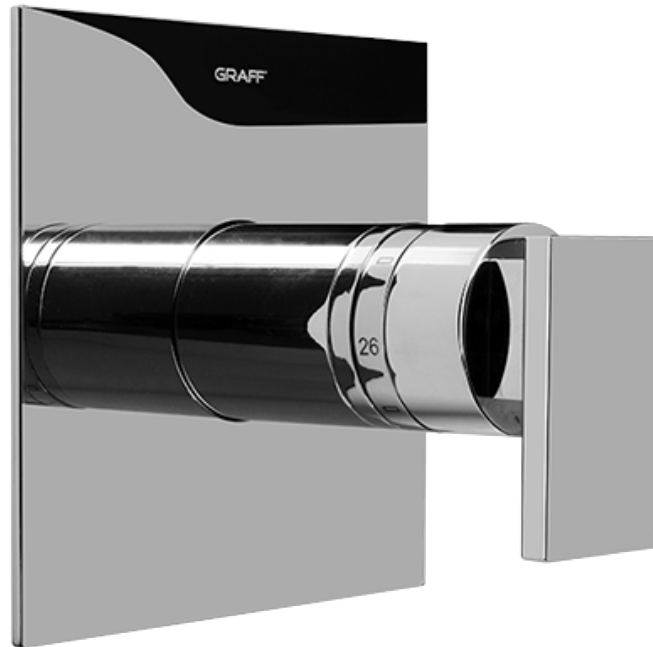

SHOWER
Contemporary Square
Thermostatic Set w/Body Sprays
& Handshower (Rough & Trim)
GC1.132A-LM31S

GRAFF®

Information

- 8" Rain Showerhead with 12" Wall-Mounted Shower Arm
- Flush-Mounted Swivel Body Sprays (3 pieces)
- Handshower Set w/Wall Bracket and Multi-function Handshower
- 3/4" Thermostatic Valve
- Stop/Volume Control Valves (3 pieces)
- Flow rates: showerhead ≤ 1.8 max gpm, handshower ≤ 1.5 max gpm, body sprays ≤ 1.5 max gpm each
- Optional Extension Kit Available

SHOWER
Rough
G-8005

GRAFF®

Information

- 18.4 gpm @ 60 psi
- 3/4" universal inlets/outlets with female threads
- Built-in service stops
- Complete serviceability from front of all units
- Supplied with protective plastic cover
- Thermostatic valve uses a paraffin wax cartridge

Finishes

Polished
Chrome

Steelnox®
(Satin Nickel)

SHOWER
Solar/Structure SOLID Trim Plate
w/Handle
G-8041-LM31S-T

GRAFF®

Information

- Single metal handle
- Decorative trim plate
- Use with G-8000 or G-8005 thermostatic rough valve
- To complete package, you must order rough valve
- ADA

Finishes

Polished
Chrome

Steelnix®
(Satin Nickel)

SHOWER
Solar SOLID Trim Plate w/Handle
G-8095-LM31S-T

GRAFF®

Information

- Single metal handle
- Decorative trim plate
- Use with G-8070 or G-8075 thermostatic stop/volume control rough valve
- To complete package, you must order rough valve
- ADA