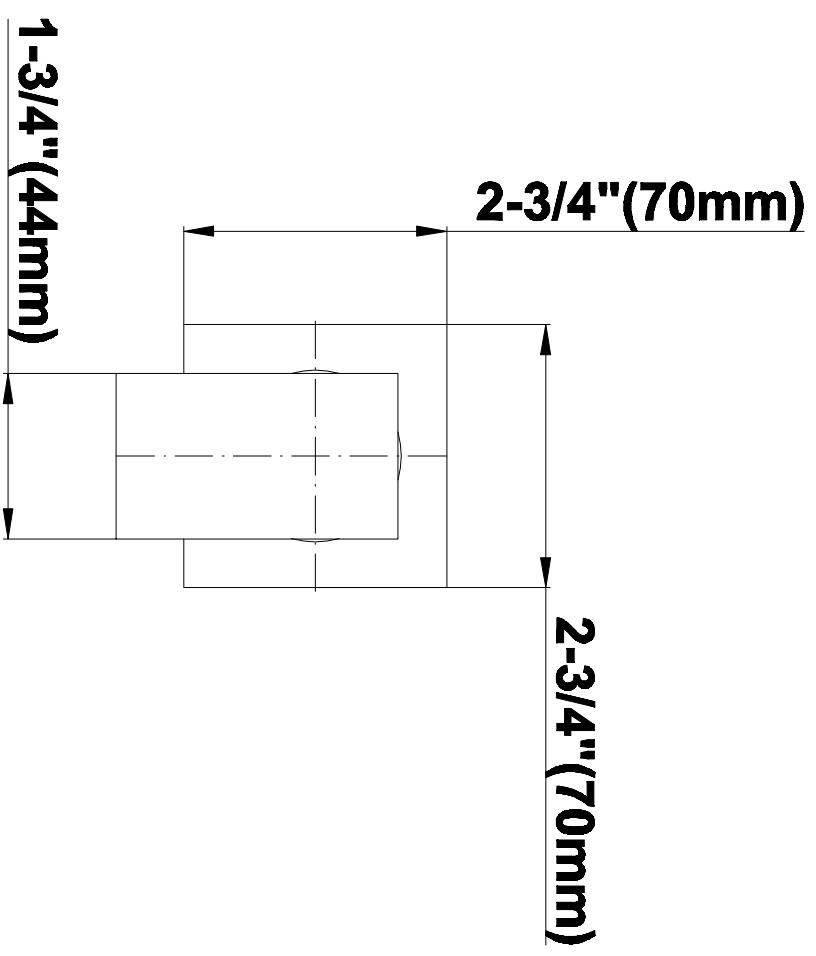

SHOWER
Contemporary Square
Thermostatic Set w/Body Sprays
& Handshower (Rough & Trim)
GC1.132A-LM31S

GRAFF®

Information

- 8" Rain Showerhead with 12" Wall-Mounted Shower Arm
- Flush-Mounted Swivel Body Sprays (3 pieces)
- Handshower Set w/Wall Bracket and Multi-function Handshower
- 3/4" Thermostatic Valve
- Stop/Volume Control Valves (3 pieces)
- Flow rates: showerhead ≤ 1.8 max gpm, handshower ≤ 1.5 max gpm, body sprays ≤ 1.5 max gpm each
- Optional Extension Kit Available

Finishes

Polished
Chrome

Steelnox®
(Satin Nickel)

G-8095

SHOWER
8" Square Brass Showerhead
G-8438

GRAFF®

Information

- 1/4" thick
- 144 no-clog, easy-clean rubber spray nozzles
- Recommended use with ceiling shower arm
- Recommended for use at no more than 10 degrees tilt
- Showerhead flow rate ≤ 1.8 max gpm
- CALGreen

Finishes

Polished
Chrome

SteelInox®
(Satin Nickel)

G-8438

Aqua-Sense Collection
Contemporary 8" Square Showerhead

Product Features

- 1/4" thick
- 144 no-clog, easy-clean rubber spray nozzles
- Showerhead flow rate ≤ 1.8 max gpm