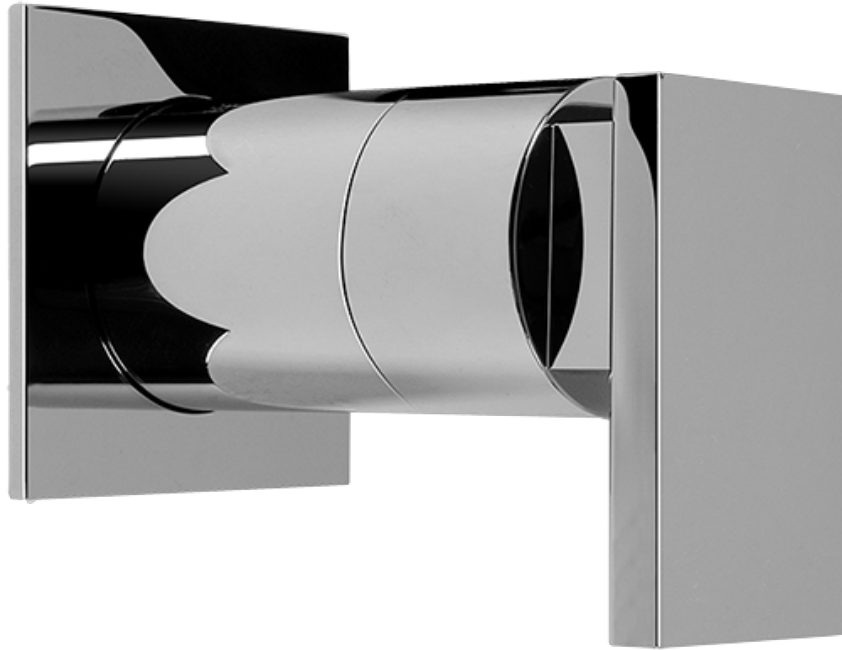

SHOWER
Contemporary Square
Thermostatic Set w/Body Sprays
& Handshower (Rough & Trim)
GC1.132A-LM31S

GRAFF®

Information

- 8" Rain Showerhead with 12" Wall-Mounted Shower Arm
- Flush-Mounted Swivel Body Sprays (3 pieces)
- Handshower Set w/Wall Bracket and Multi-function Handshower
- 3/4" Thermostatic Valve
- Stop/Volume Control Valves (3 pieces)
- Flow rates: showerhead ≤ 1.8 max gpm, handshower ≤ 1.5 max gpm, body sprays ≤ 1.5 max gpm each
- Optional Extension Kit Available

Finishes

Polished
Chrome

Steelnox®
(Satin Nickel)

SHOWER
Solar/Structure SOLID Trim Plate
w/Handle
G-8041-LM31S-T

GRAFF®

Information

- Single metal handle
- Decorative trim plate
- Use with G-8000 or G-8005 thermostatic rough valve
- To complete package, you must order rough valve
- ADA

Finishes

Polished
Chrome

Steelnix®
(Satin Nickel)

SHOWER
Solar SOLID Trim Plate w/Handle
G-8095-LM31S-T

GRAFF®

Information

- Single metal handle
- Decorative trim plate
- Use with G-8070 or G-8075 thermostatic stop/volume control rough valve
- To complete package, you must order rough valve
- ADA

Finishes

Polished
Chrome

Steelnox®
(Satin Nickel)

G-8095

SHOWER
8" Square Brass Showerhead
G-8438

GRAFF®

Information

- 1/4" thick
- 144 no-clog, easy-clean rubber spray nozzles
- Recommended use with ceiling shower arm
- Recommended for use at no more than 10 degrees tilt
- Showerhead flow rate ≤ 1.8 max gpm
- CALGreen