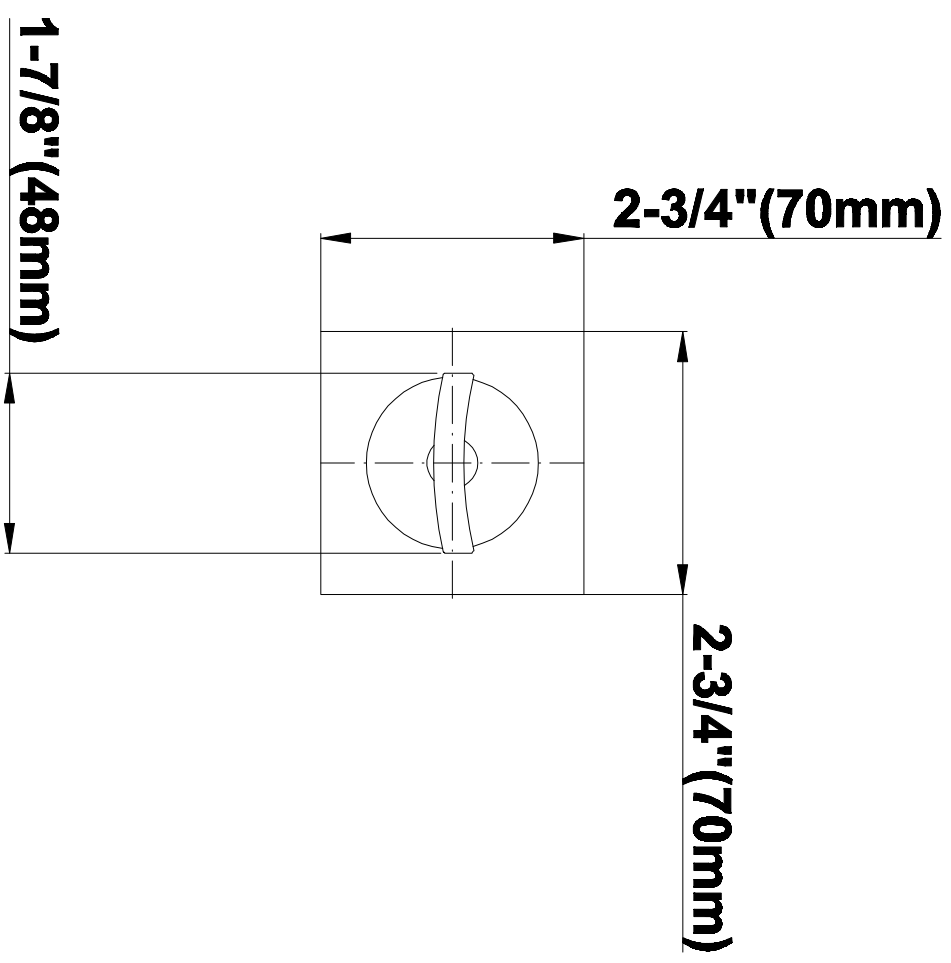

SHOWER
Contemporary Square
Thermostatic Set w/Body Sprays
& Handshower (Rough & Trim)
GC1.131A-C14S

GRAFF[®]

Information

- 8" Rain Showerhead with 12" Ceiling-Mounted Shower Arm
- Flush-Mounted Swivel Body Sprays (3 pieces)
- Handshower Set w/Wall Bracket and Multi-function Handshower
- 3/4" Thermostatic Valve
- Stop/Volume Control Valves (3 pieces)
- Flow rates: showerhead ≤ 1.8 max gpm, handshower ≤ 1.5 max gpm, body sprays ≤ 1.5 max gpm each
- Optional Extension Kit Available

SHOWER
Rough
G-8005

GRAFF®

Information

- 18.4 gpm @ 60 psi
- 3/4" universal inlets/outlets with female threads
- Built-in service stops
- Complete serviceability from front of all units
- Supplied with protective plastic cover
- Thermostatic valve uses a paraffin wax cartridge

Finishes

Polished
Chrome

Steelnox®
(Satin Nickel)

G-8095

SHOWER
8" Square Brass Showerhead
G-8438

GRAFF®

Information

- 1/4" thick
- 144 no-clog, easy-clean rubber spray nozzles
- Recommended use with ceiling shower arm
- Recommended for use at no more than 10 degrees tilt
- Showerhead flow rate ≤ 1.8 max gpm
- CALGreen

Finishes

Polished
Chrome

SteelInox®
(Satin Nickel)

G-8438

Aqua-Sense Collection
Contemporary 8" Square Showerhead

Product Features

- 1/4" thick
- 144 no-clog, easy-clean rubber spray nozzles
- Showerhead flow rate ≤ 1.8 max gpm