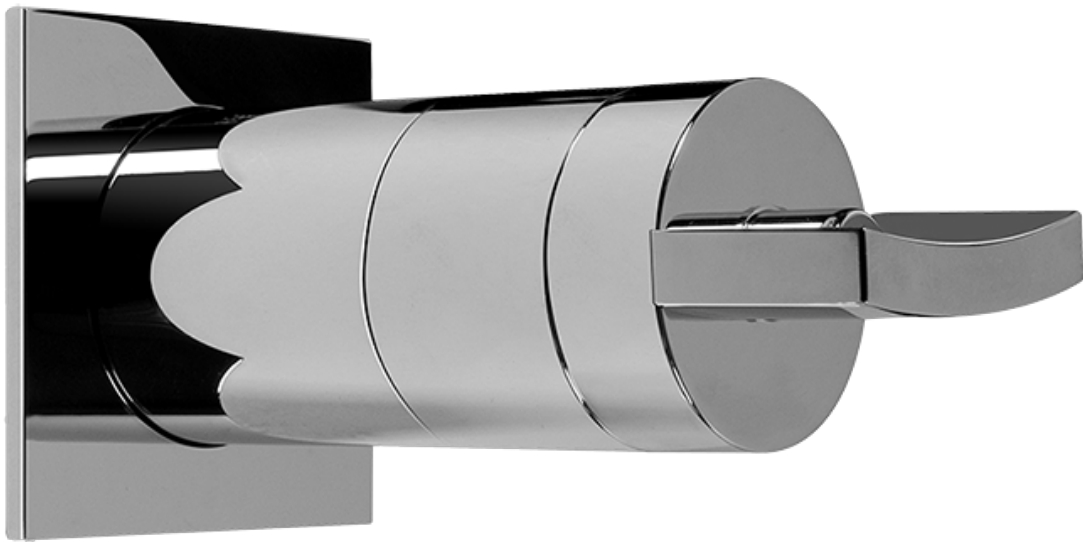

Finishes

Polished
Chrome

Steelnox®
(Satin Nickel)

SHOWER
Sade/Targa/Luna SOLID Trim Plate
w/Handle
G-8041-C14S-T

GRAFF®

Information

- Single metal handle
- Decorative trim plate
- Use with G-8000 or G-8005 thermostatic rough valve
- To complete package, you must order rough valve

Finishes

Polished
Chrome

SteeInox®
(Satin Nickel)

SHOWER
Targa, Sade, & Luna SOLID Trim
Plate w/Handle
G-8095-C14S-T

GRAFF®

Information

- Single metal handle
- Decorative trim plate
- Use with G-8070 or G-8075 thermostatic stop/volume control rough valve
- To complete package, you must order rough valve

Finishes

Polished
Chrome

Steelnox®
(Satin Nickel)

G-8095

SHOWER
8" Square Brass Showerhead
G-8438

GRAFF®

Information

- 1/4" thick
- 144 no-clog, easy-clean rubber spray nozzles
- Recommended use with ceiling shower arm
- Recommended for use at no more than 10 degrees tilt
- Showerhead flow rate ≤ 1.8 max gpm
- CALGreen

Finishes

Polished
Chrome

SteelInox®
(Satin Nickel)

G-8438

Aqua-Sense Collection
Contemporary 8" Square Showerhead

Product Features

- 1/4" thick
- 144 no-clog, easy-clean rubber spray nozzles
- Showerhead flow rate ≤ 1.8 max gpm