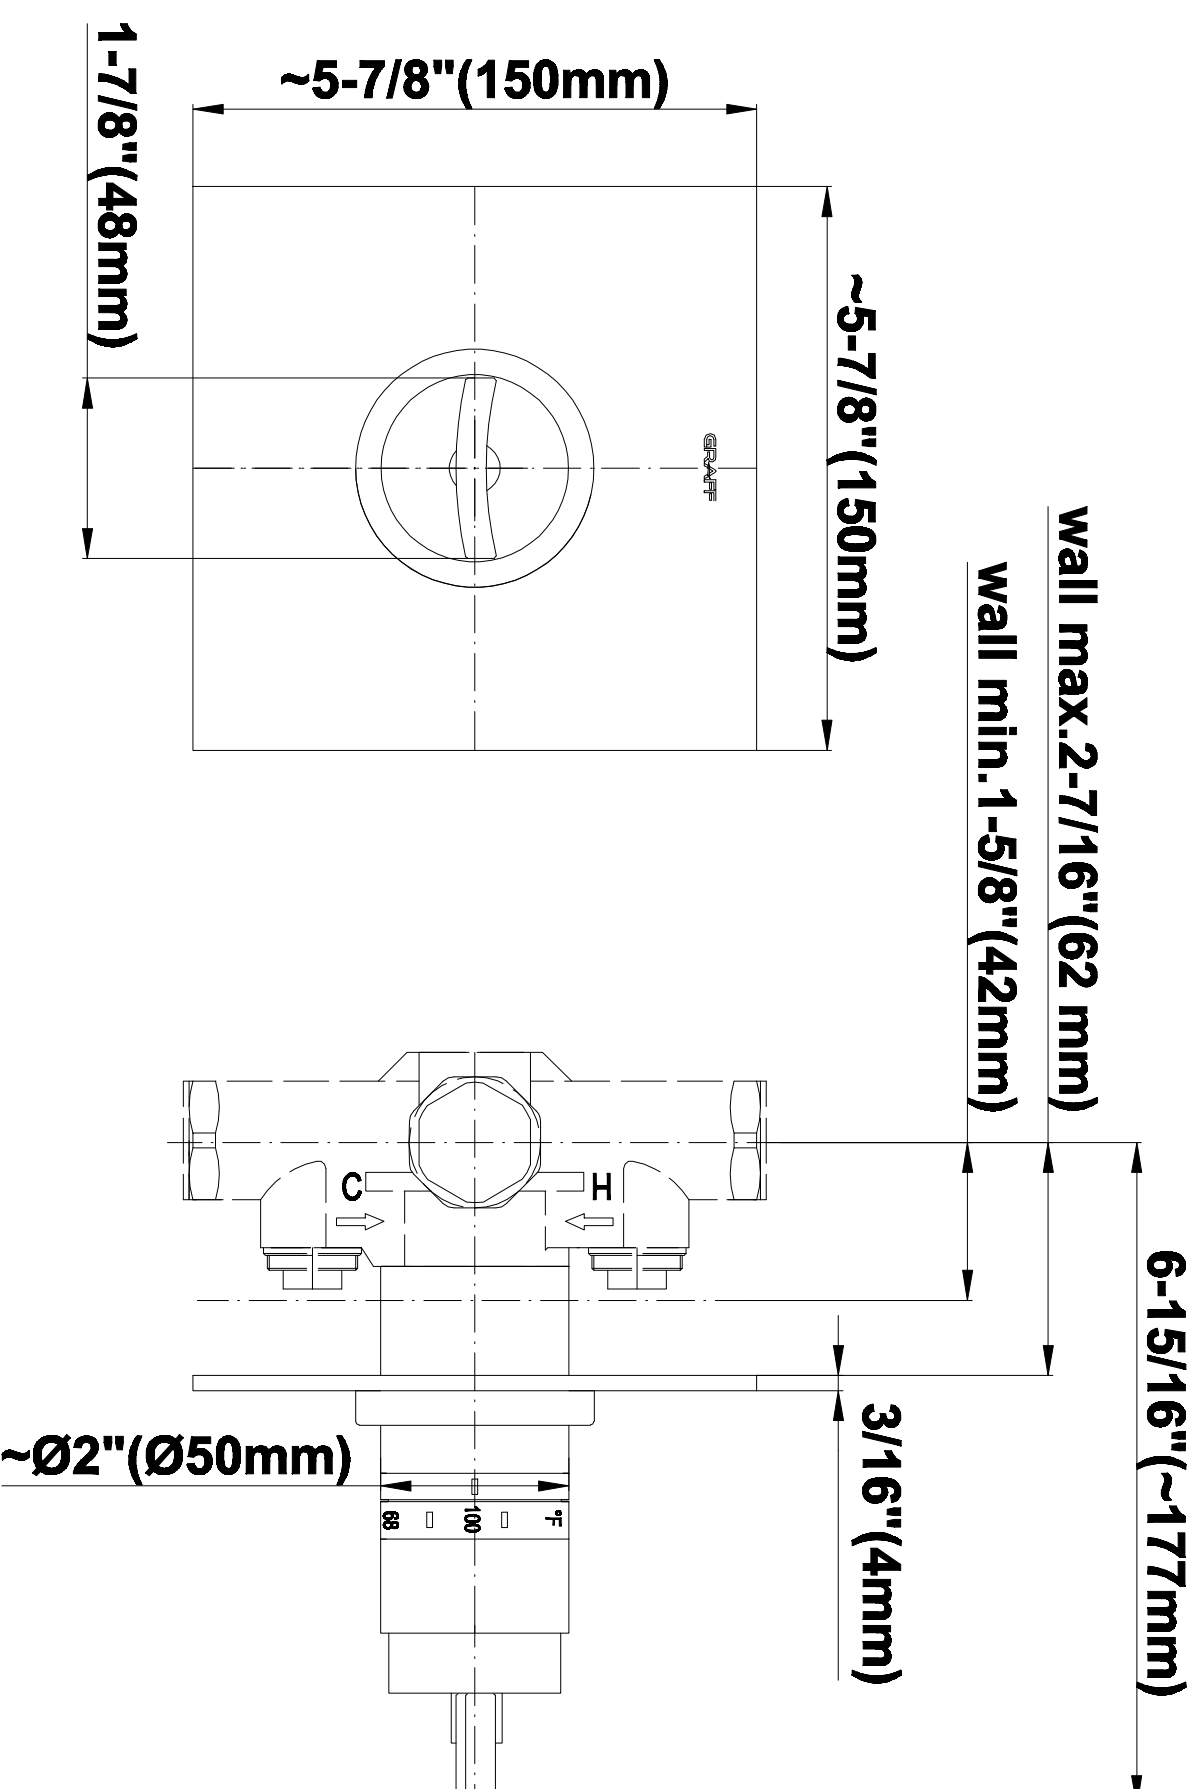

SHOWER
Contemporary Square
Thermostatic Set w/Body Sprays
& Handshower (Rough & Trim)
GC1.131A-C14S

GRAFF[®]

Information

- 8" Rain Showerhead with 12" Ceiling-Mounted Shower Arm
- Flush-Mounted Swivel Body Sprays (3 pieces)
- Handshower Set w/Wall Bracket and Multi-function Handshower
- 3/4" Thermostatic Valve
- Stop/Volume Control Valves (3 pieces)
- Flow rates: showerhead ≤ 1.8 max gpm, handshower ≤ 1.5 max gpm, body sprays ≤ 1.5 max gpm each
- Optional Extension Kit Available

SHOWER
Rough
G-8005

GRAFF®

Information

- 18.4 gpm @ 60 psi
- 3/4" universal inlets/outlets with female threads
- Built-in service stops
- Complete serviceability from front of all units
- Supplied with protective plastic cover
- Thermostatic valve uses a paraffin wax cartridge

Finishes

Polished
Chrome

Steelnox®
(Satin Nickel)

G-8041

SHOWER
Rough
G-8075

GRAFF®

Information

- 3/4" universal inlets/outlets with female threads
- Supplied with protective plastic cover

Finishes

Polished
Chrome

Steelnox®
(Satin Nickel)

G-8095

SHOWER
8" Square Brass Showerhead
G-8438

GRAFF®

Information

- 1/4" thick
- 144 no-clog, easy-clean rubber spray nozzles
- Recommended use with ceiling shower arm
- Recommended for use at no more than 10 degrees tilt
- Showerhead flow rate ≤ 1.8 max gpm
- CALGreen