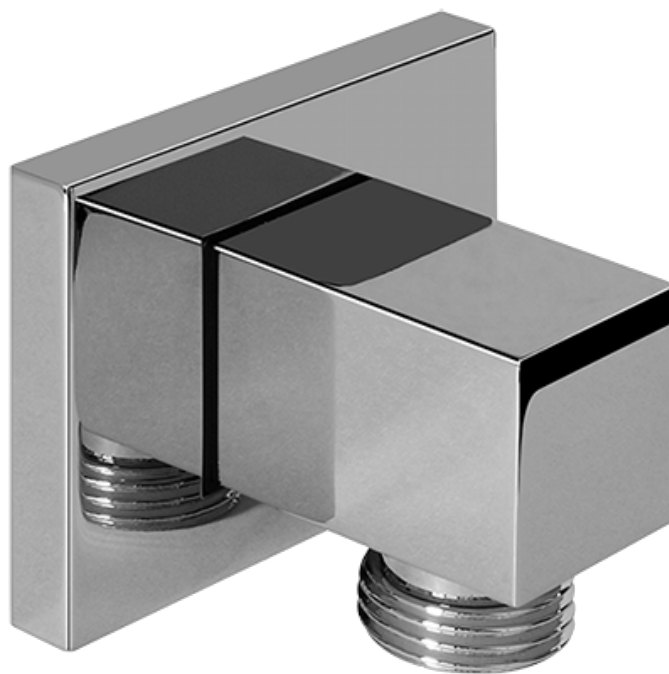

Finishes

Polished
Chrome

Steelnox[®]
(Satin Nickel)

G-8497

Shower Components

Contemporary Flush-Mount Body Spray with Solid Brass Swivel Head

Product Features

- 12 no-clog, easy-clean silicone jets
- Metal ball-joint allows for 18° angle adjustment of body spray
- Brass wall escutcheon and Flush-mounted trim
- 1/2" NPT female thread inlet
- Body spray flow rate ≤ 1.5 max gpm

SHOWER
Contemporary 12" Ceiling Shower
Arm
G-8542

GRAFF®

Information

- Includes arm and solid square flange
- 1/2" NPT male thread inlet
- For use with all showerheads

Finishes

Polished
Chrome

Steelnox®
(Satin Nickel)

G-8632

Contemporary Square Wall Bracket for Handshower

Product Features

- Solid brass construction

Available Finishes

- Polished Chrome
G-8632-PC
- Steelnox[®]
G-8632-SN

Warranty

- Limited lifetime warranty

www.graff-faucets.com | phone: 800-954-4723

SHOWER
Contemporary Square Wall Supply
Elbow
G-8633

GRAFF®

Information

- 1/2" NPT female thread inlet

Finishes

Polished
Chrome

Steelnox®
(Satin Nickel)