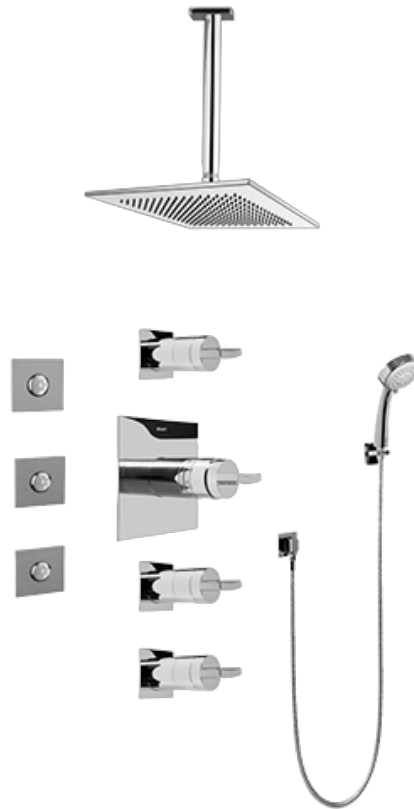

SHOWER
Contemporary Square
Thermostatic Set w/Body Sprays
& Handshower (Rough & Trim)
GC1.131A-C14S

GRAFF[®]

Information

- 8" Rain Showerhead with 12" Ceiling-Mounted Shower Arm
- Flush-Mounted Swivel Body Sprays (3 pieces)
- Handshower Set w/Wall Bracket and Multi-function Handshower
- 3/4" Thermostatic Valve
- Stop/Volume Control Valves (3 pieces)
- Flow rates: showerhead ≤ 1.8 max gpm, handshower ≤ 1.5 max gpm, body sprays ≤ 1.5 max gpm each
- Optional Extension Kit Available

SHOWER
Rough
G-8005

GRAFF®

Information

- 18.4 gpm @ 60 psi
- 3/4" universal inlets/outlets with female threads
- Built-in service stops
- Complete serviceability from front of all units
- Supplied with protective plastic cover
- Thermostatic valve uses a paraffin wax cartridge

Finishes

Polished
Chrome

Steelnox®
(Satin Nickel)

SHOWER
Sade/Targa/Luna SOLID Trim Plate
w/Handle
G-8041-C14S-T

GRAFF®

Information

- Single metal handle
- Decorative trim plate
- Use with G-8000 or G-8005 thermostatic rough valve
- To complete package, you must order rough valve

SHOWER
Contemporary 12" Ceiling Shower
Arm
G-8542

GRAFF®

Information

- Includes arm and solid square flange
- 1/2" NPT male thread inlet
- For use with all showerheads

Finishes

Polished
Chrome

Steelnox®
(Satin Nickel)