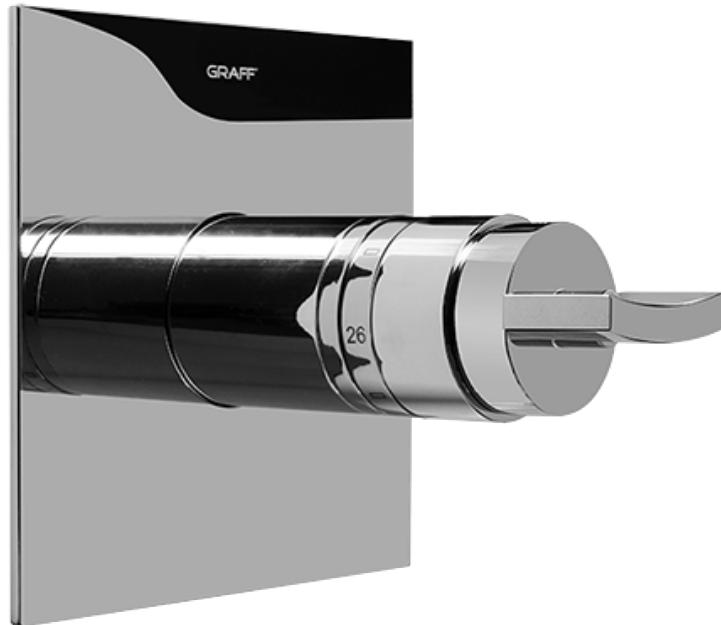

SHOWER
Contemporary Square
Thermostatic Set w/Body Sprays
& Handshower (Rough & Trim)
GC1.131A-C14S

GRAFF[®]

Information

- 8" Rain Showerhead with 12" Ceiling-Mounted Shower Arm
- Flush-Mounted Swivel Body Sprays (3 pieces)
- Handshower Set w/Wall Bracket and Multi-function Handshower
- 3/4" Thermostatic Valve
- Stop/Volume Control Valves (3 pieces)
- Flow rates: showerhead ≤ 1.8 max gpm, handshower ≤ 1.5 max gpm, body sprays ≤ 1.5 max gpm each
- Optional Extension Kit Available

SHOWER
Rough
G-8005

GRAFF®

Information

- 18.4 gpm @ 60 psi
- 3/4" universal inlets/outlets with female threads
- Built-in service stops
- Complete serviceability from front of all units
- Supplied with protective plastic cover
- Thermostatic valve uses a paraffin wax cartridge

Finishes

Polished
Chrome

Steelnox®
(Satin Nickel)

SHOWER
Sade/Targa/Luna SOLID Trim Plate
w/Handle
G-8041-C14S-T

GRAFF®

Information

- Single metal handle
- Decorative trim plate
- Use with G-8000 or G-8005 thermostatic rough valve
- To complete package, you must order rough valve

Finishes

Polished
Chrome

SteeInox®
(Satin Nickel)

SHOWER
Targa, Sade, & Luna SOLID Trim
Plate w/Handle
G-8095-C14S-T

GRAFF®

Information

- Single metal handle
- Decorative trim plate
- Use with G-8070 or G-8075 thermostatic stop/volume control rough valve
- To complete package, you must order rough valve