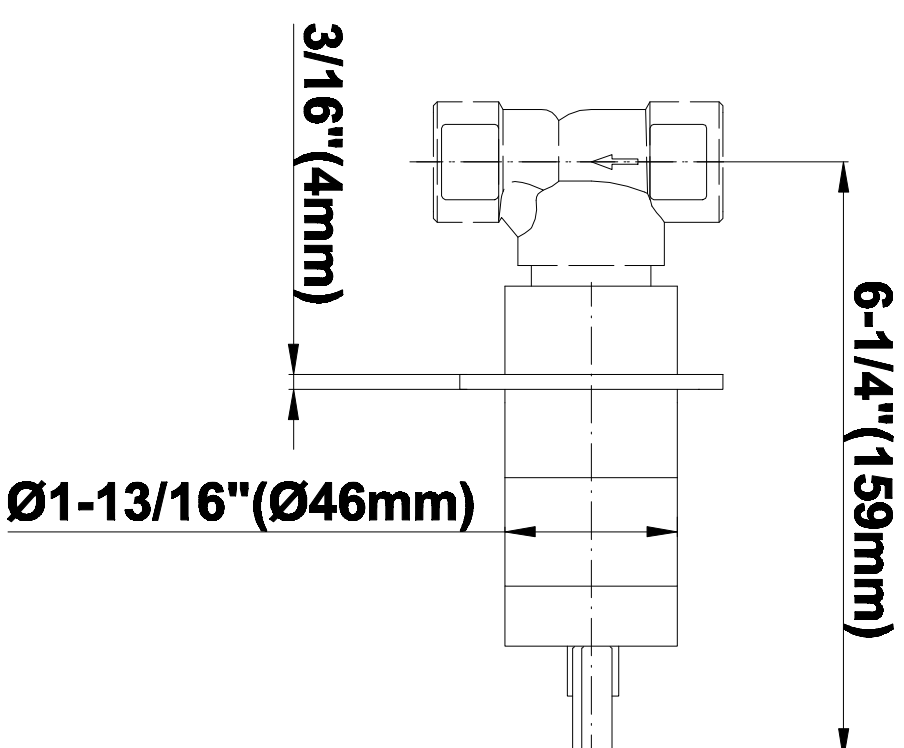

SHOWER
Contemporary Square
Thermostatic Set w/Body Sprays
& Handshower (Rough & Trim)
GC1.131A-C14S

GRAFF[®]

Information

- 8" Rain Showerhead with 12" Ceiling-Mounted Shower Arm
- Flush-Mounted Swivel Body Sprays (3 pieces)
- Handshower Set w/Wall Bracket and Multi-function Handshower
- 3/4" Thermostatic Valve
- Stop/Volume Control Valves (3 pieces)
- Flow rates: showerhead ≤ 1.8 max gpm, handshower ≤ 1.5 max gpm, body sprays ≤ 1.5 max gpm each
- Optional Extension Kit Available

SHOWER
Rough
G-8005

GRAFF®

Information

- 18.4 gpm @ 60 psi
- 3/4" universal inlets/outlets with female threads
- Built-in service stops
- Complete serviceability from front of all units
- Supplied with protective plastic cover
- Thermostatic valve uses a paraffin wax cartridge

Finishes

Polished
Chrome

Steelnox®
(Satin Nickel)

G-8095

SHOWER
8" Square Brass Showerhead
G-8438

GRAFF®

Information

- 1/4" thick
- 144 no-clog, easy-clean rubber spray nozzles
- Recommended use with ceiling shower arm
- Recommended for use at no more than 10 degrees tilt
- Showerhead flow rate ≤ 1.8 max gpm
- CALGreen

Finishes

Polished
Chrome

SteelInox®
(Satin Nickel)

G-8438

Aqua-Sense Collection
Contemporary 8" Square Showerhead

Product Features

- 1/4" thick
- 144 no-clog, easy-clean rubber spray nozzles
- Showerhead flow rate ≤ 1.8 max gpm