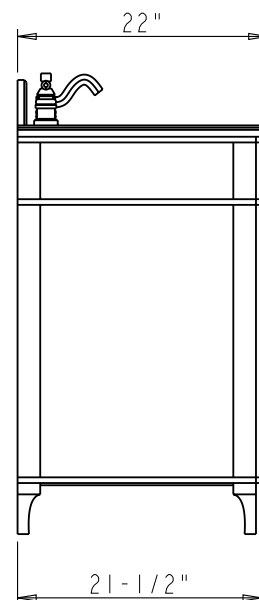

#### VAN082-T

26" x 22" x 36"

Birch solids and veneers

Chocolate finish

2.5cm black granite top

8" widespread faucet holes

16-5/16" x 11-7/16" rectangular

white porcelain bowl

Backsplash included

Dimensions of vanities may vary by 1/4" from given specifications. Measurements are subject to change.