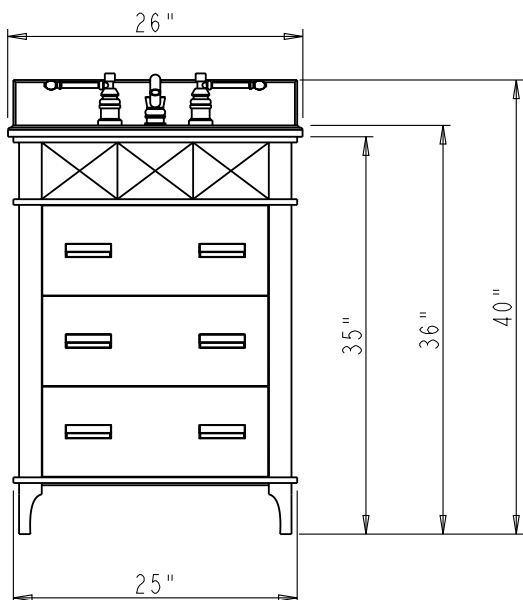

#### VAN082-T

26" x 22" x 36"

Birch solids and veneers

Chocolate finish

2.5cm black granite top

8" widespread faucet holes

16-5/16" x 11-7/16" rectangular

white porcelain bowl

Backsplash included

Dimensions of vanities may vary by 1/4" from given specifications. Measurements are subject to change.