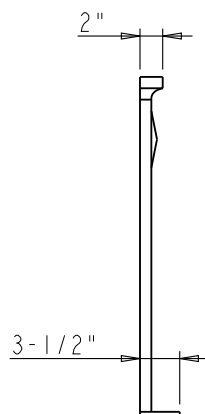

#### VAN082-T

26" x 22" x 36"

Birch solids and veneers

Chocolate finish

2.5cm black granite top

8" widespread faucet holes

16-5/16" x 11-7/16" rectangular

white porcelain bowl

Backsplash included

Dimensions of vanities may vary by 1/4" from given specifications. Measurements are subject to change.