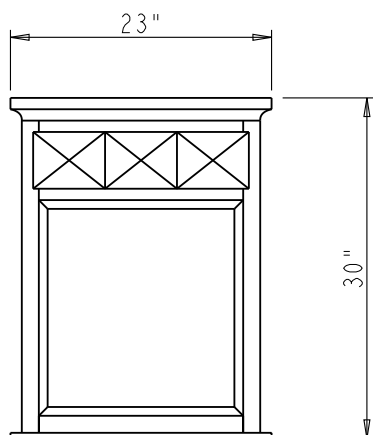

#### VAN082-T

26" x 22" x 36"

Birch solids and veneers

Chocolate finish

2.5cm black granite top

8" widespread faucet holes

16-5/16" x 11-7/16" rectangular

white porcelain bowl

Backsplash included

Dimensions of vanities may vary by 1/4" from given specifications. Measurements are subject to change.