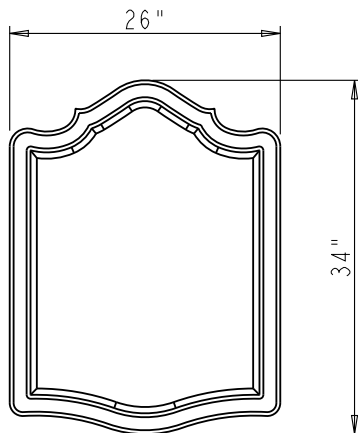

JEFFREY ALEXANDER

Vanities by Hardware Resources

Philadelphia Refined Vanity

Mirror:

MIR081

26" x 34"

Beveled Glass

Vanity Base:

VAN081-48

48" x 21-3/4" x 35"

Birch solids and veneers

Chocolate finish

Top & Bowl Preinstalled:

VAN081-48-T

48-1/2" x 22-1/4" x 36"

Birch solids and veneers

Chocolate finish

2.5cm black granite top

8" widespread faucet holes

15" x 12" white porcelain bowl

Backsplash included

Dimensions of vanities may vary by 1/4" from given specifications. Measurements are subject to change.