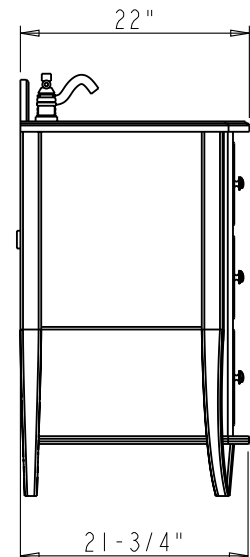

JEFFREY ALEXANDER

Vanities by Hardware Resources

Philadelphia Refined Vanity

Mirror:

MIR081

26" x 34"

Beveled Glass

Vanity Base:

VAN081-48

48" x 21-3/4" x 35"

Birch solids and veneers

Chocolate finish

Top & Bowl Preinstalled:

VAN081-48-T

48-1/2" x 22-1/4" x 36"

Birch solids and veneers

Chocolate finish

2.5cm black granite top

8" widespread faucet holes

15" x 12" white porcelain bowl

Backsplash included

Dimensions of vanities may vary by 1/4" from given specifications. Measurements are subject to change.