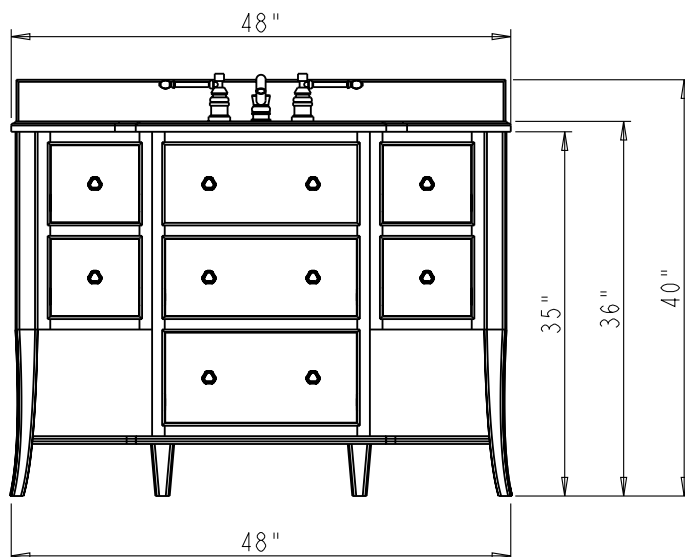

JEFFREY ALEXANDER

Vanities by Hardware Resources

Philadelphia Refined Vanity

Mirror:

MIR081

26" x 34"

Beveled Glass

Vanity Base:

VAN081-48

48" x 21-3/4" x 35"

Birch solids and veneers

Chocolate finish

Top & Bowl Preinstalled:

VAN081-48-T

48-1/2" x 22-1/4" x 36"

Birch solids and veneers

Chocolate finish

2.5cm black granite top

8" widespread faucet holes

15" x 12" white porcelain bowl

Backsplash included

Dimensions of vanities may vary by 1/4" from given specifications. Measurements are subject to change.