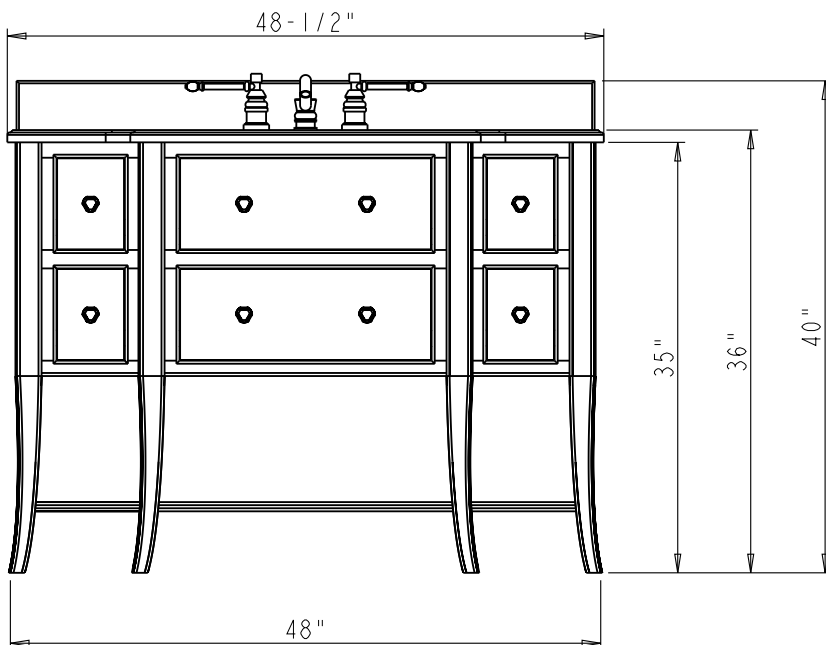

#### VAN080-48-T

48-1/2" x 22-1/4" x 36"

Birch solids and veneers

Chocolate finish

2.5cm black granite top

8" widespread faucet holes

15" x 12" white porcelain bowl

Backsplash included

Dimensions of vanities may vary by 1/4" from given specifications. Measurements are subject to change.