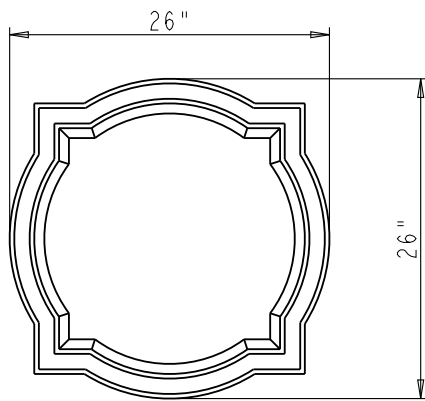

#### VAN080-48

48" x 22" x 35"

Birch solids and veneers

Chocolate finish

#### VAN080-48-T

48-1/2" x 22-1/4" x 36"

Birch solids and veneers

Chocolate finish

2.5cm black granite top

8" widespread faucet holes

15" x 12" white porcelain bowl

Backsplash included

Dimensions of vanities may vary by 1/4" from given specifications. Measurements are subject to change.