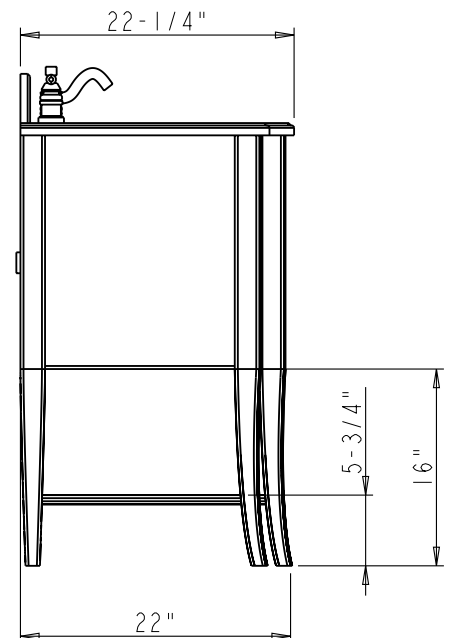

#### VAN080-48-T

48-1/2" x 22-1/4" x 36"

Birch solids and veneers

Chocolate finish

2.5cm black granite top

8" widespread faucet holes

15" x 12" white porcelain bowl

Backsplash included

Dimensions of vanities may vary by 1/4" from given specifications. Measurements are subject to change.