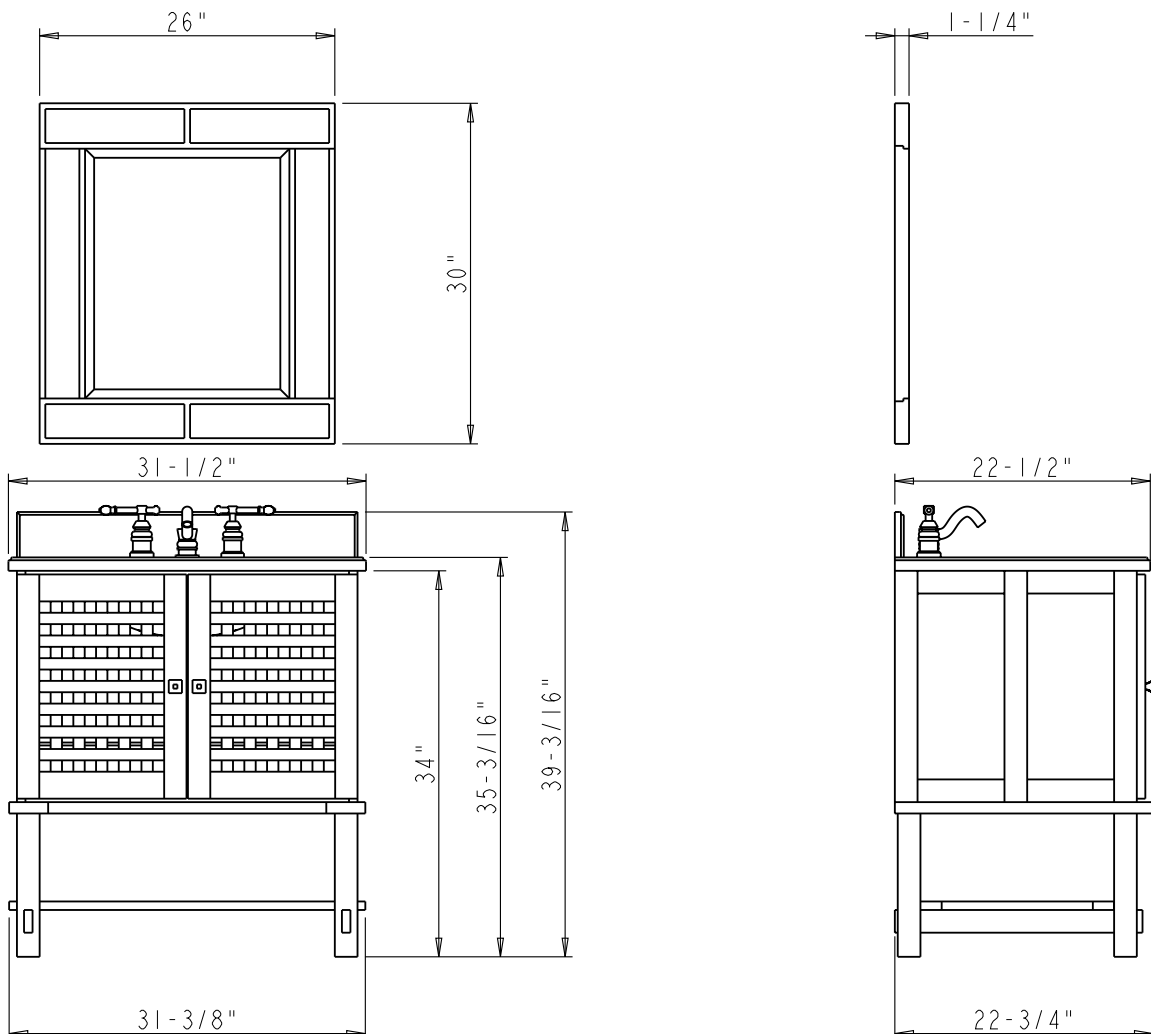

Manhattan Espresso Vanity

Mirror:

MIR042

26" x 30"

Beveled Glass

Vanity Base:

VAN042

31-3/8" x 22-3/4" x 34"

Birch solids and veneers

Espresso finish

Top & Bowl Preinstalled:

VAN042-T

31-1/2" x 22-3/4" x 35-3/16"

Birch solids and veneers

Espresso finish

2.5cm black granite top

8" widespread faucet holes

17" x 14" white porcelain bowl

Backsplash included

Dimensions of vanities may vary by 1/4" from given specifications. Measurements are subject to change.