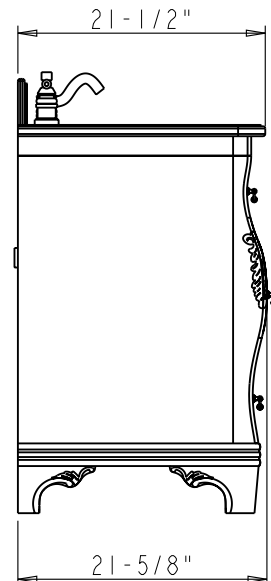

JEFFREY ALEXANDER

Vanities by Hardware Resources

Walnut Bombé Vanity

Mirror:

MIR009

26" x 32"

Beveled Glass

Vanity Base:

VAN009

34" x 21-1/2" x 32-3/4"

Birch solids and burl veneers

Walnut finish

Top & Bowl Preinstalled:

VAN009-T

34" x 21-1/2" x 33-3/4"

Birch solids and burl veneers

Walnut finish

2.5cm black granite top

8" widespread faucet holes

15" x 12" white porcelain bowl

Backsplash included

Dimensions of vanities may vary by 1/4" from given specifications. Measurements are subject to change.