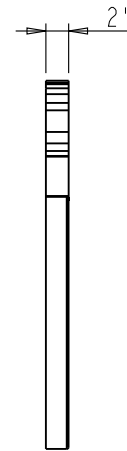

JEFFREY ALEXANDER

Vanities by Hardware Resources

Walnut Bombé Vanity

Mirror:

MIR009

26" x 32"

Beveled Glass

Vanity Base:

VAN009

34" x 21-1/2" x 32-3/4"

Birch solids and burl veneers

Walnut finish

Top & Bowl Preinstalled:

VAN009-T

34" x 21-1/2" x 33-3/4"

Birch solids and burl veneers

Walnut finish

2.5cm black granite top

8" widespread faucet holes

15" x 12" white porcelain bowl

Backsplash included

Dimensions of vanities may vary by 1/4" from given specifications. Measurements are subject to change.