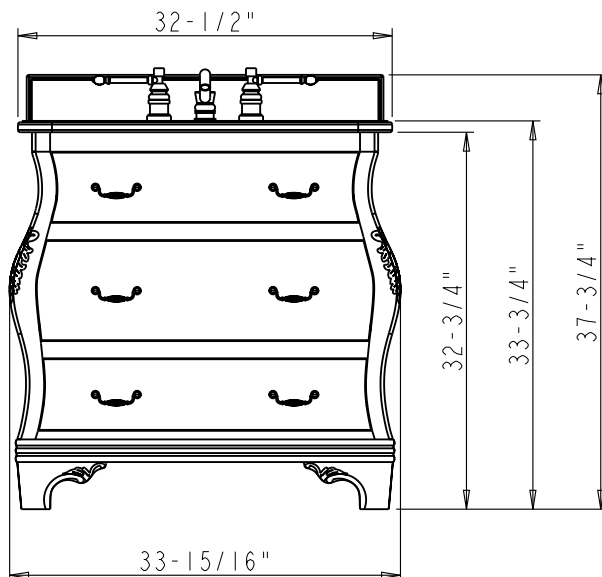

JEFFREY ALEXANDER

Vanities by Hardware Resources

Walnut Bombé Vanity

Mirror:

MIR009

26" x 32"

Beveled Glass

Vanity Base:

VAN009

34" x 21-1/2" x 32-3/4"

Birch solids and burl veneers

Walnut finish

Top & Bowl Preinstalled:

VAN009-T

34" x 21-1/2" x 33-3/4"

Birch solids and burl veneers

Walnut finish

2.5cm black granite top

8" widespread faucet holes

15" x 12" white porcelain bowl

Backsplash included

Dimensions of vanities may vary by 1/4" from given specifications. Measurements are subject to change.