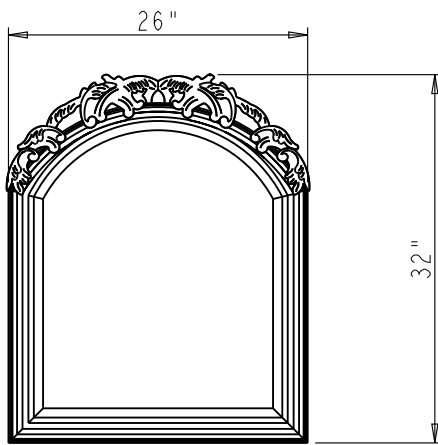

JEFFREY ALEXANDER

Vanities by Hardware Resources

Walnut Bombé Vanity

Mirror:

MIR009

26" x 32"

Beveled Glass

Vanity Base:

VAN009

34" x 21-1/2" x 32-3/4"

Birch solids and burl veneers

Walnut finish

Top & Bowl Preinstalled:

VAN009-T

34" x 21-1/2" x 33-3/4"

Birch solids and burl veneers

Walnut finish

2.5cm black granite top

8" widespread faucet holes

15" x 12" white porcelain bowl

Backsplash included

Dimensions of vanities may vary by 1/4" from given specifications. Measurements are subject to change.