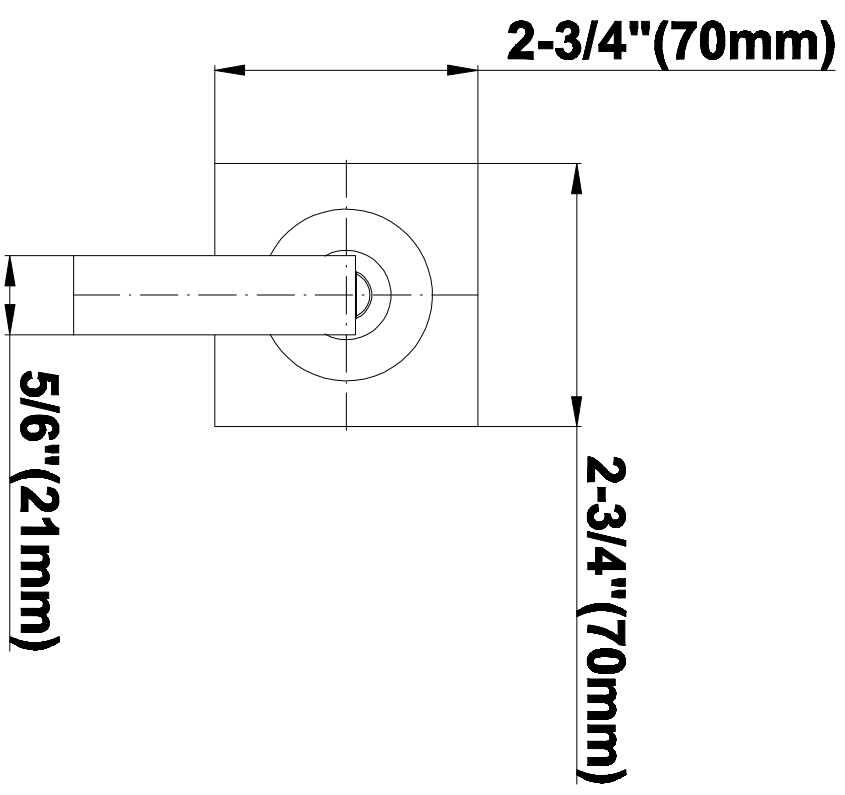

SHOWER
Contemporary Square
Thermostatic Set w/Body Sprays
& Handshower (Rough & Trim)
GC1.122A-LM40S

GRAFF[®]

Information

- 3/4" Thermostatic Valve and Trim
- 8" Showerhead with 12" Arm & Flange
- Swivel Body Sprays (3 pieces)
- Handshower Set w/Wall Bracket
- Stop/Volume Control Valves and Trim (3 pieces)
- Showerhead Features No-Clog, Easy-Clean Spray Nozzles
- Optional Extension Kit
- 3/4" Thermostatic Rough Valve Flow Rate ~18 gpm @60 psi
- Flow rates: showerhead \leq 1.8 max gpm, handshower \leq 1.5 max gpm, body sprays \leq 1.5 max gpm each

Finishes

Polished
Chrome

SteeInox®
(Satin Nickel)

SHOWER
Immersion SOLID Trim Plate
w/Handle
G-8095-LM40S-T

GRAFF®

Information

- Single metal handle
- Decorative trim plate
- Use with G-8070 or G-8075 thermostatic stop/volume control rough valve
- To complete package, you must order rough valve
- ADA

Finishes

Polished
Chrome

Steelnox®
(Satin Nickel)

G-8095

SHOWER
8" Square Brass Showerhead
G-8438

GRAFF®

Information

- 1/4" thick
- 144 no-clog, easy-clean rubber spray nozzles
- Recommended use with ceiling shower arm
- Recommended for use at no more than 10 degrees tilt
- Showerhead flow rate ≤ 1.8 max gpm
- CALGreen

Finishes

Polished
Chrome

SteelInox®
(Satin Nickel)

G-8438

Aqua-Sense Collection
Contemporary 8" Square Showerhead

Product Features

- 1/4" thick
- 144 no-clog, easy-clean rubber spray nozzles
- Showerhead flow rate ≤ 1.8 max gpm