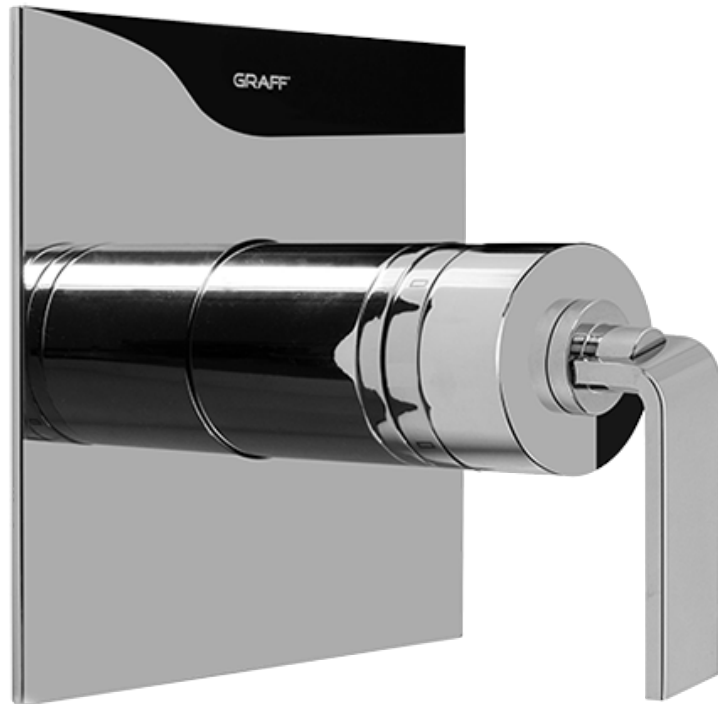

SHOWER
Contemporary Square
Thermostatic Set w/Body Sprays
& Handshower (Rough & Trim)
GC1.122A-LM40S

GRAFF[®]

Information

- 3/4" Thermostatic Valve and Trim
- 8" Showerhead with 12" Arm & Flange
- Swivel Body Sprays (3 pieces)
- Handshower Set w/Wall Bracket
- Stop/Volume Control Valves and Trim (3 pieces)
- Showerhead Features No-Clog, Easy-Clean Spray Nozzles
- Optional Extension Kit
- 3/4" Thermostatic Rough Valve Flow Rate ~18 gpm @60 psi
- Flow rates: showerhead \leq 1.8 max gpm, handshower \leq 1.5 max gpm, body sprays \leq 1.5 max gpm each

SHOWER
Rough
G-8005

GRAFF®

Information

- 18.4 gpm @ 60 psi
- 3/4" universal inlets/outlets with female threads
- Built-in service stops
- Complete serviceability from front of all units
- Supplied with protective plastic cover
- Thermostatic valve uses a paraffin wax cartridge

Finishes

Polished
Chrome

Steelnox®
(Satin Nickel)

SHOWER
Immersion SOLID Trim Plate
w/Handle
G-8041-LM40S-T

GRAFF®

Information

- Single metal handle
- Decorative trim plate
- Use with G-8000 or G-8005 thermostatic rough valve
- To complete package, you must order rough valve
- ADA

Finishes

Polished
Chrome

SteeInox®
(Satin Nickel)

SHOWER
Immersion SOLID Trim Plate
w/Handle
G-8095-LM40S-T

GRAFF®

Information

- Single metal handle
- Decorative trim plate
- Use with G-8070 or G-8075 thermostatic stop/volume control rough valve
- To complete package, you must order rough valve
- ADA