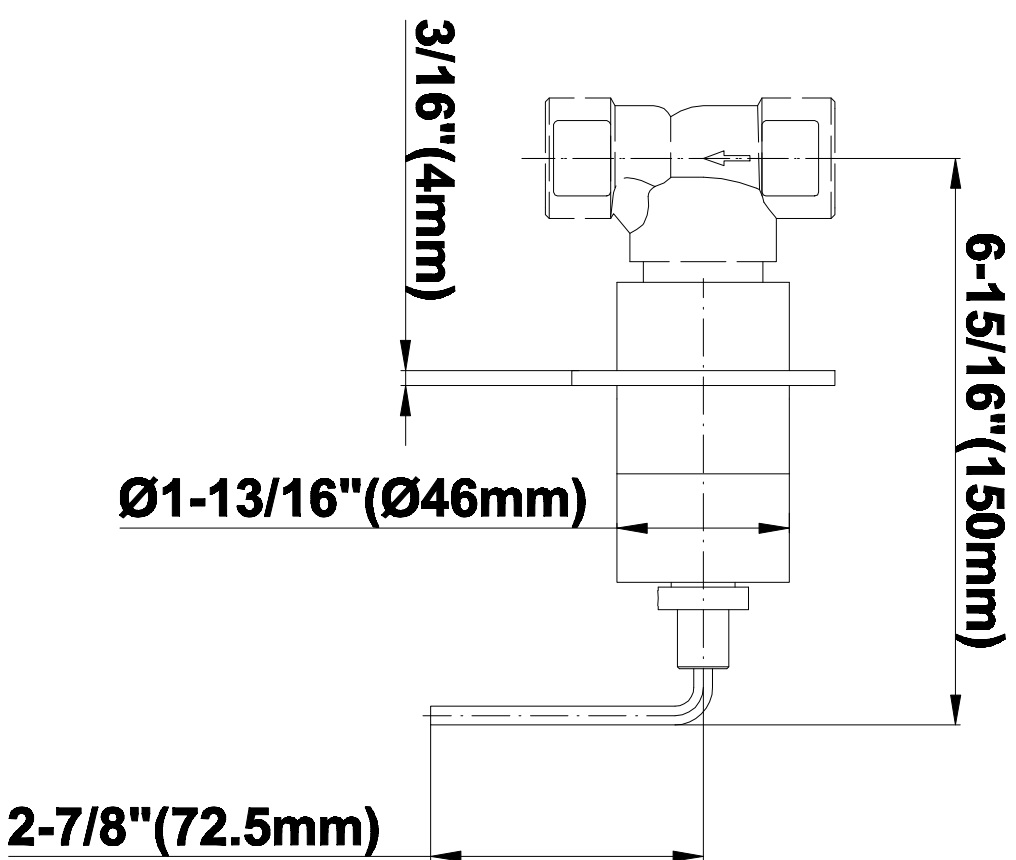

SHOWER
Contemporary Square
Thermostatic Set w/Body Sprays
& Handshower (Rough & Trim)
GC1.122A-LM40S

GRAFF[®]

Information

- 3/4" Thermostatic Valve and Trim
- 8" Showerhead with 12" Arm & Flange
- Swivel Body Sprays (3 pieces)
- Handshower Set w/Wall Bracket
- Stop/Volume Control Valves and Trim (3 pieces)
- Showerhead Features No-Clog, Easy-Clean Spray Nozzles
- Optional Extension Kit
- 3/4" Thermostatic Rough Valve Flow Rate ~18 gpm @60 psi
- Flow rates: showerhead \leq 1.8 max gpm, handshower \leq 1.5 max gpm, body sprays \leq 1.5 max gpm each

SHOWER
Rough
G-8005

GRAFF®

Information

- 18.4 gpm @ 60 psi
- 3/4" universal inlets/outlets with female threads
- Built-in service stops
- Complete serviceability from front of all units
- Supplied with protective plastic cover
- Thermostatic valve uses a paraffin wax cartridge

Finishes

Polished
Chrome

Steelnox®
(Satin Nickel)

G-8095

SHOWER
8" Square Brass Showerhead
G-8438

GRAFF®

Information

- 1/4" thick
- 144 no-clog, easy-clean rubber spray nozzles
- Recommended use with ceiling shower arm
- Recommended for use at no more than 10 degrees tilt
- Showerhead flow rate ≤ 1.8 max gpm
- CALGreen

Finishes

Polished
Chrome

SteelInox®
(Satin Nickel)

G-8438

Aqua-Sense Collection
Contemporary 8" Square Showerhead

Product Features

- 1/4" thick
- 144 no-clog, easy-clean rubber spray nozzles
- Showerhead flow rate ≤ 1.8 max gpm