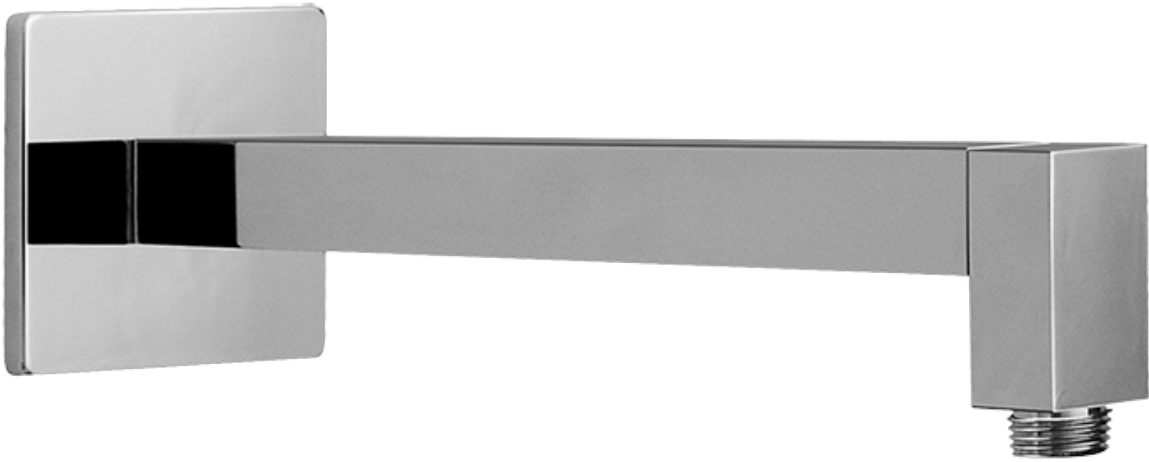

Finishes

Polished
Chrome

Steelnox®
(Satin Nickel)

SHOWER
Immersion SOLID Trim Plate
w/Handle
G-8041-LM40S-T

GRAFF®

Information

- Single metal handle
- Decorative trim plate
- Use with G-8000 or G-8005 thermostatic rough valve
- To complete package, you must order rough valve
- ADA

Finishes

Polished
Chrome

Steelnox[®]
(Satin Nickel)

G-8497

Shower Components

Contemporary Flush-Mount Body Spray with Solid Brass Swivel Head

Product Features

- 12 no-clog, easy-clean silicone jets
- Metal ball-joint allows for 18° angle adjustment of body spray
- Brass wall escutcheon and Flush-mounted trim
- 1/2" NPT female thread inlet
- Body spray flow rate ≤ 1.5 max gpm

SHOWER
Contemporary 12" Shower Arm
G-8530

GRAFF[®]

Information

- Includes arm and square flange
- 1/2" NPT male thread inlet
- For use with all showerheads (especially G-8438)

Finishes

Polished
Chrome

Steelnox[®]
(Satin Nickel)