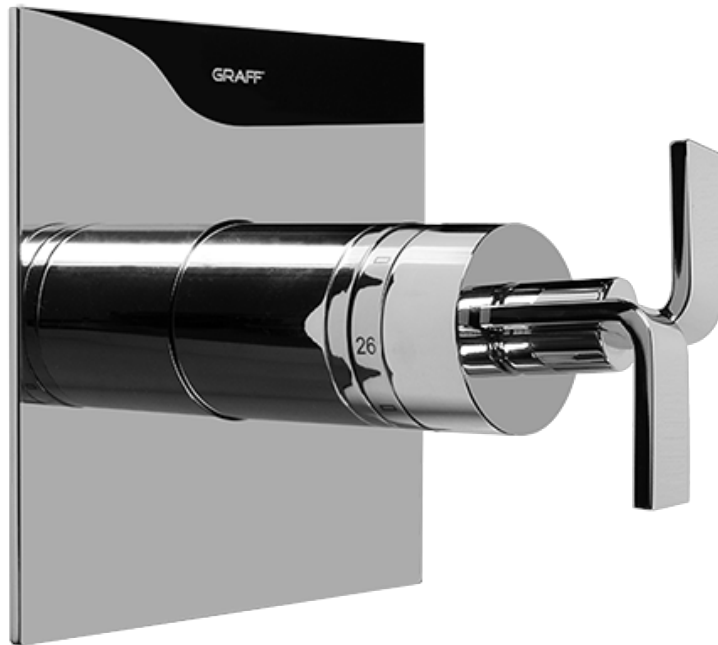

## Information

- 18.4 gpm @ 60 psi
- 3/4" universal inlets/outlets with female threads
- Built-in service stops
- Complete serviceability from front of all units
- Supplied with protective plastic cover
- Thermostatic valve uses a paraffin wax cartridge

## Finishes

Polished  
Chrome

Steelnox®  
(Satin Nickel)

SHOWER  
Immersion SOLID Trim Plate  
w/Handle  
**G-8041-C9S-T**

---

**GRAFF®**

## Information

- Single metal handle
- Decorative trim plate
- Use with G-8000 or G-8005 thermostatic rough valve
- To complete package, you must order rough valve
- ADA