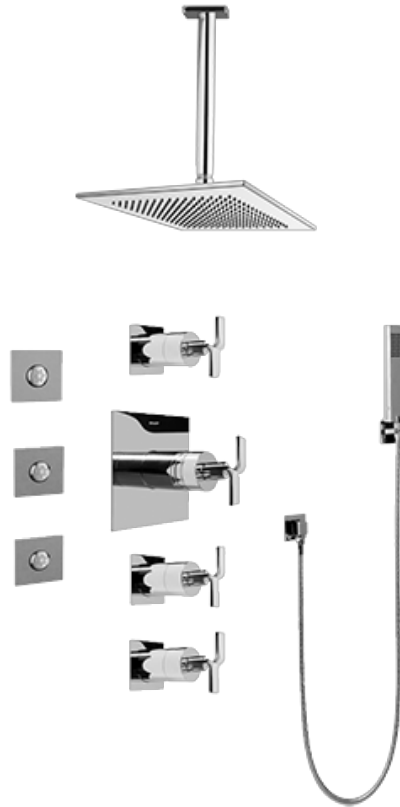

SHOWER  
Contemporary Square  
Thermostatic Set w/Body Sprays  
& Handshower (Rough & Trim)  
**GC1.121A-C9S**

---

**GRAFF®**

## Information

- 8" Rain Showerhead with 12" Ceiling-Mounted Shower Arm
- Flush-Mounted Swivel Body Sprays (3 pieces)
- Handshower Set w/Wall Bracket
- 3/4" Thermostatic Valve
- Stop/Volume Control Valves (3 pieces)
- Flow rates: showerhead  $\leq$  1.8 max gpm, handshower  $\leq$  1.5 max gpm, body sprays  $\leq$  1.5 max gpm each
- Optional Extension Kit Available