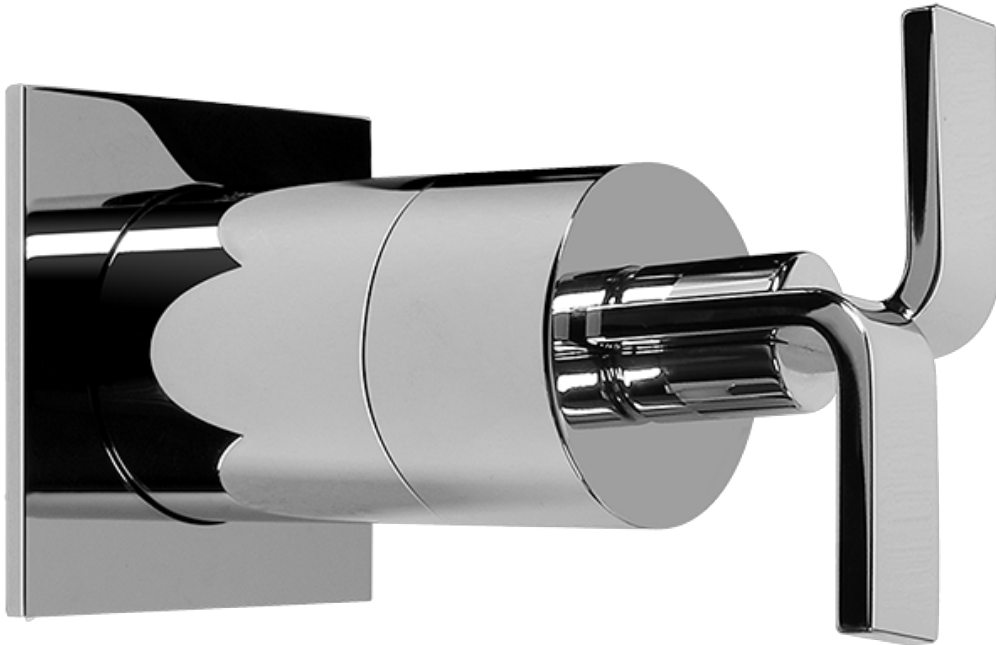

## Finishes

Polished  
Chrome

Steelnox®  
(Satin Nickel)

SHOWER  
Immersion SOLID Trim Plate  
w/Handle  
**G-8041-C9S-T**

---

**GRAFF®**

## Information

- 3/4" universal inlets/outlets with female threads
- Supplied with protective plastic cover

## Finishes

Polished  
Chrome

SteeInox®  
(Satin Nickel)

SHOWER  
Immersion SOLID Trim Plate  
w/Handle  
**G-8095-C9S-T**

---

**GRAFF®**

## Information

- Single metal handle
- Decorative trim plate
- Use with G-8070 or G-8075 thermostatic stop/volume control rough valve
- To complete package, you must order rough valve
- ADA