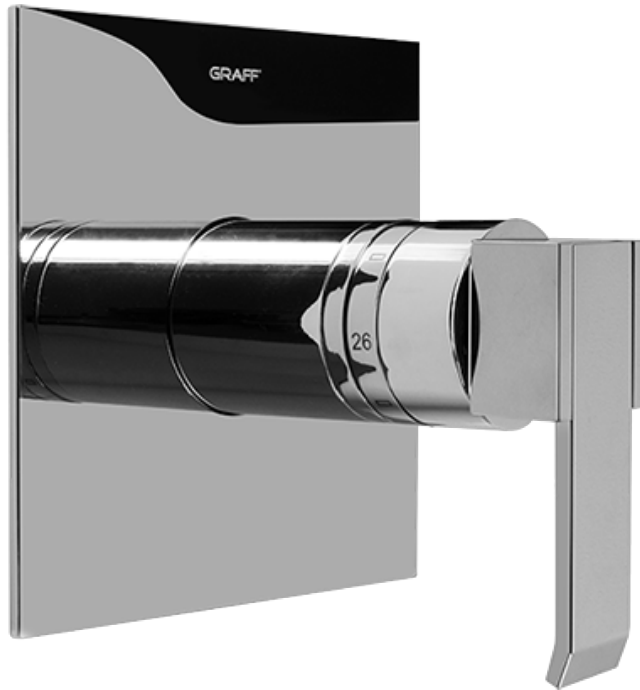

SHOWER
Contemporary Square
Thermostatic Set w/Body Sprays
& Handshower (Rough & Trim)
GC1.121A-LM38S

GRAFF®

Information

- 8" Rain Showerhead with 12" Ceiling-Mounted Shower Arm
- Flush-Mounted Swivel Body Sprays (3 pieces)
- Handshower Set w/Wall Bracket
- 3/4" Thermostatic Valve
- Stop/Volume Control Valves (3 pieces)
- Flow Rates: showerhead ≤ 2.0 max gpm, handshower ≤ 1.5 max gpm
- Optional Extension Kit Available

SHOWER
Rough
G-8005

GRAFF®

Information

- 18.4 gpm @ 60 psi
- 3/4" universal inlets/outlets with female threads
- Built-in service stops
- Complete serviceability from front of all units
- Supplied with protective plastic cover
- Thermostatic valve uses a paraffin wax cartridge

Finishes

Polished
Chrome

Steelnox®
(Satin Nickel)

SHOWER
Qubic SOLID Trim Plate w/Handle
G-8041-LM38S-T

GRAFF[®]

Information

- Single metal handle
- Decorative trim plate
- Use with G-8000 or G-8005 thermostatic rough valve
- To complete package, you must order rough valve
- ADA

Finishes

Polished
Chrome

SteeInox®
(Satin Nickel)

SHOWER
Qubic SOLID Trim Plate w/Handle
G-8095-LM38S-T

GRAFF®

Information

- Single metal handle
- Decorative trim plate
- Use with G-8070 or G-8075 thermostatic stop/volume control rough valve
- To complete package, you must order rough valve
- ADA