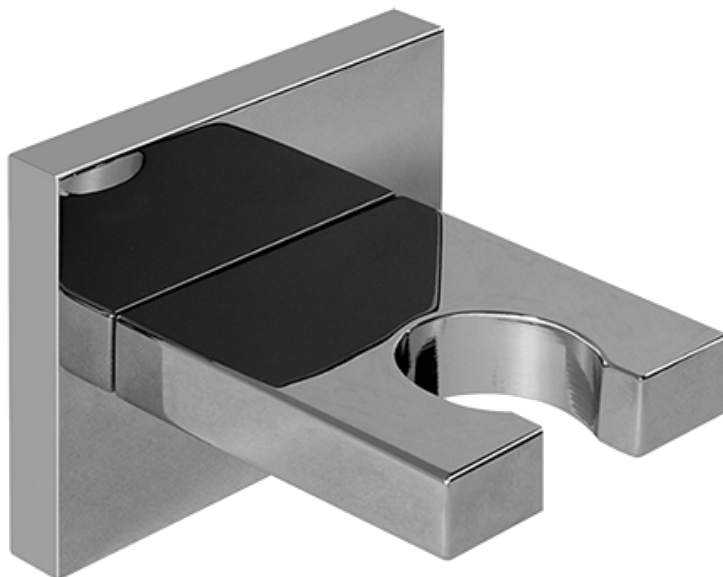

SHOWER
Contemporary 12" Ceiling Shower
Arm
G-8542

GRAFF®

Information

- Includes arm and solid square flange
- 1/2" NPT male thread inlet
- For use with all showerheads

Finishes

Polished
Chrome

Steelnox®
(Satin Nickel)

G-8542

SHOWER
59" Shower Hose
G-8605

GRAFF®

Information

- Brass spiral flexible hose with conical nut

Finishes

Polished
Chrome

Stainless®
(Satin Nickel)

* Special order finish- call for availability

SHOWER
Contemporary Square Wall
Bracket for Handshower
G-8632

GRAFF®

Information

- Solid brass construction

Finishes

Polished
Chrome

Steelnox®
(Satin Nickel)

G-8632

Contemporary Square Wall Bracket for Handshower

Product Features

- Solid brass construction

Available Finishes

- Polished Chrome
G-8632-PC
- Steelnox[®]
G-8632-SN

Warranty

- Limited lifetime warranty