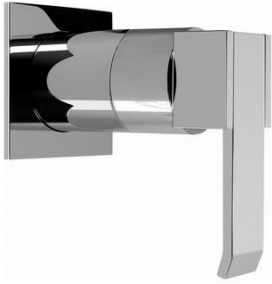

SHOWER
Contemporary Square
Thermostatic Set w/Body Sprays
& Handshower (Rough & Trim)
GC1.121A-LM38S

GRAFF®

Information

- 8" Rain Showerhead with 12" Ceiling-Mounted Shower Arm
- Flush-Mounted Swivel Body Sprays (3 pieces)
- Handshower Set w/Wall Bracket
- 3/4" Thermostatic Valve
- Stop/Volume Control Valves (3 pieces)
- Flow Rates: showerhead ≤ 2.0 max gpm, handshower ≤ 1.5 max gpm
- Optional Extension Kit Available

Finishes

Polished
Chrome

Steelnox®
(Satin Nickel)

SHOWER
Qubic SOLID Trim Plate w/Handle
G-8041-LM38S-T

GRAFF[®]

Information

- Single metal handle
- Decorative trim plate
- Use with G-8000 or G-8005 thermostatic rough valve
- To complete package, you must order rough valve
- ADA

Finishes

Polished
Chrome

SteeInox®
(Satin Nickel)

SHOWER
Qubic SOLID Trim Plate w/Handle
G-8095-LM38S-T

GRAFF®

Information

- Single metal handle
- Decorative trim plate
- Use with G-8070 or G-8075 thermostatic stop/volume control rough valve
- To complete package, you must order rough valve
- ADA

Finishes

Polished
Chrome

Steelnox®
(Satin Nickel)

G-8095-LM38S-T

Qubic Collection

Stop/Volume Control Valve Trim with Handle

Product Features

- Single metal handle and decorative trim plate
- Use with G-8070 or G-8075 thermostatic stop/volume control rough valve