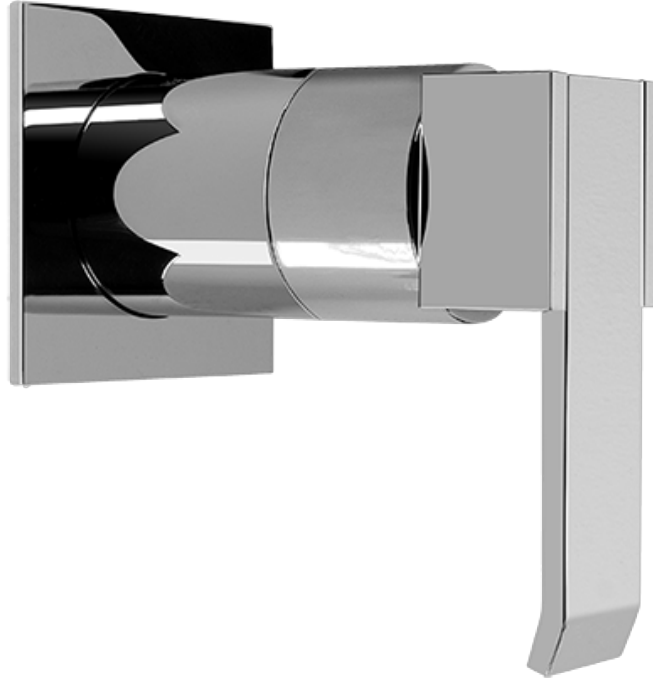

SHOWER
Contemporary Square
Thermostatic Set w/Body Sprays
& Handshower (Rough & Trim)
GC1.121A-LM38S

GRAFF®

Information

- 8" Rain Showerhead with 12" Ceiling-Mounted Shower Arm
- Flush-Mounted Swivel Body Sprays (3 pieces)
- Handshower Set w/Wall Bracket
- 3/4" Thermostatic Valve
- Stop/Volume Control Valves (3 pieces)
- Flow Rates: showerhead ≤ 2.0 max gpm, handshower ≤ 1.5 max gpm
- Optional Extension Kit Available

Finishes

Polished
Chrome

Steelnox®
(Satin Nickel)

SHOWER
Qubic SOLID Trim Plate w/Handle
G-8041-LM38S-T

GRAFF[®]

Information

- Single metal handle
- Decorative trim plate
- Use with G-8000 or G-8005 thermostatic rough valve
- To complete package, you must order rough valve
- ADA

Finishes

Polished
Chrome

SteeInox®
(Satin Nickel)

SHOWER
Qubic SOLID Trim Plate w/Handle
G-8095-LM38S-T

GRAFF®

Information

- Single metal handle
- Decorative trim plate
- Use with G-8070 or G-8075 thermostatic stop/volume control rough valve
- To complete package, you must order rough valve
- ADA

Finishes

Polished
Chrome

Steelnox®
(Satin Nickel)

G-8095-LM38S-T

Qubic Collection

Stop/Volume Control Valve Trim with Handle

Product Features

- Single metal handle and decorative trim plate
- Use with G-8070 or G-8075 thermostatic stop/volume control rough valve