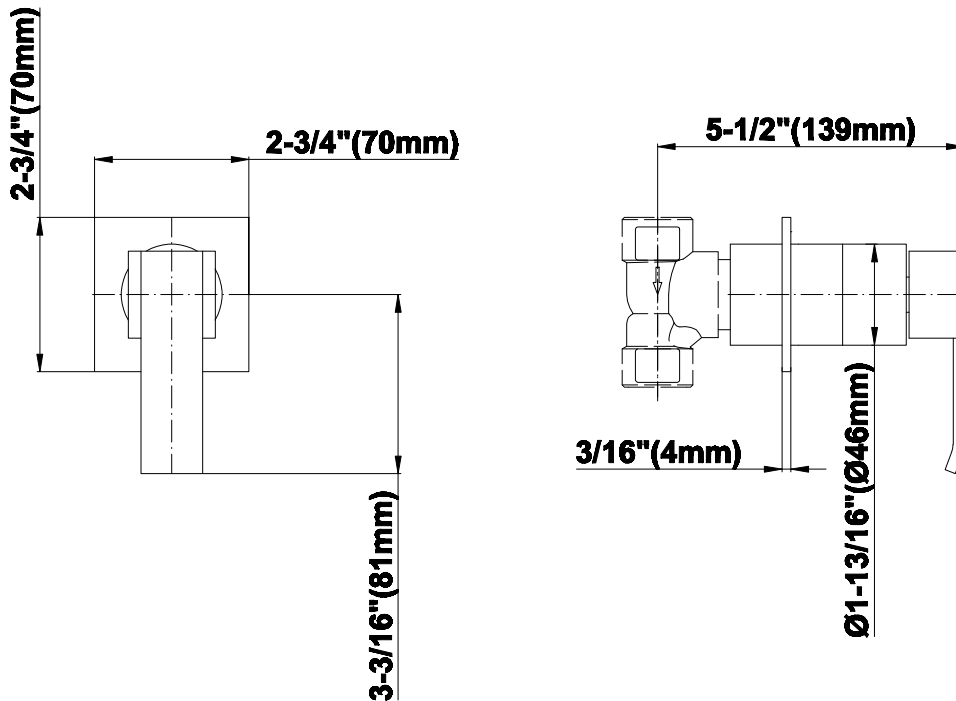

The measurements shown are for reference only. Products and specifications shown are subject to change without notice. Revised 09/2015.

www.graff-faucets.com | phone: 800-954-4723