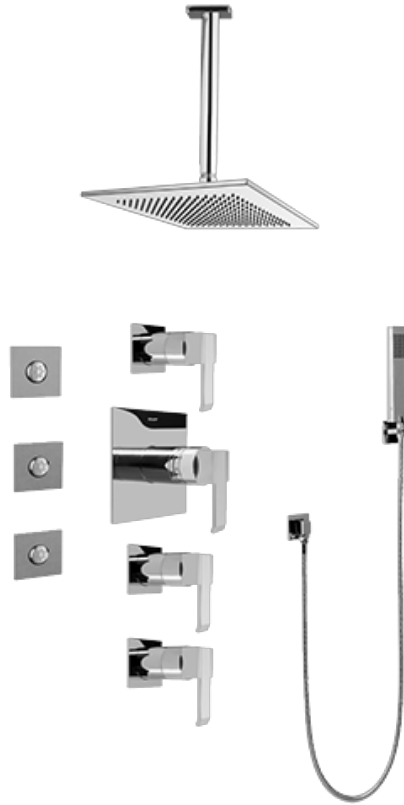

SHOWER
Contemporary Square
Thermostatic Set w/Body Sprays
& Handshower (Rough & Trim)
GC1.121A-LM38S

GRAFF®

Information

- 8" Rain Showerhead with 12" Ceiling-Mounted Shower Arm
- Flush-Mounted Swivel Body Sprays (3 pieces)
- Handshower Set w/Wall Bracket
- 3/4" Thermostatic Valve
- Stop/Volume Control Valves (3 pieces)
- Flow Rates: showerhead ≤ 2.0 max gpm, handshower ≤ 1.5 max gpm
- Optional Extension Kit Available

SHOWER
Rough
G-8005

GRAFF®

Information

- 18.4 gpm @ 60 psi
- 3/4" universal inlets/outlets with female threads
- Built-in service stops
- Complete serviceability from front of all units
- Supplied with protective plastic cover
- Thermostatic valve uses a paraffin wax cartridge

Finishes

Polished
Chrome

Steelnox®
(Satin Nickel)

SHOWER
Qubic SOLID Trim Plate w/Handle
G-8041-LM38S-T

GRAFF[®]

Information

- Single metal handle
- Decorative trim plate
- Use with G-8000 or G-8005 thermostatic rough valve
- To complete package, you must order rough valve
- ADA

Finishes

Polished
Chrome

SteeInox®
(Satin Nickel)

SHOWER
Qubic SOLID Trim Plate w/Handle
G-8095-LM38S-T

GRAFF®

Information

- Single metal handle
- Decorative trim plate
- Use with G-8070 or G-8075 thermostatic stop/volume control rough valve
- To complete package, you must order rough valve
- ADA