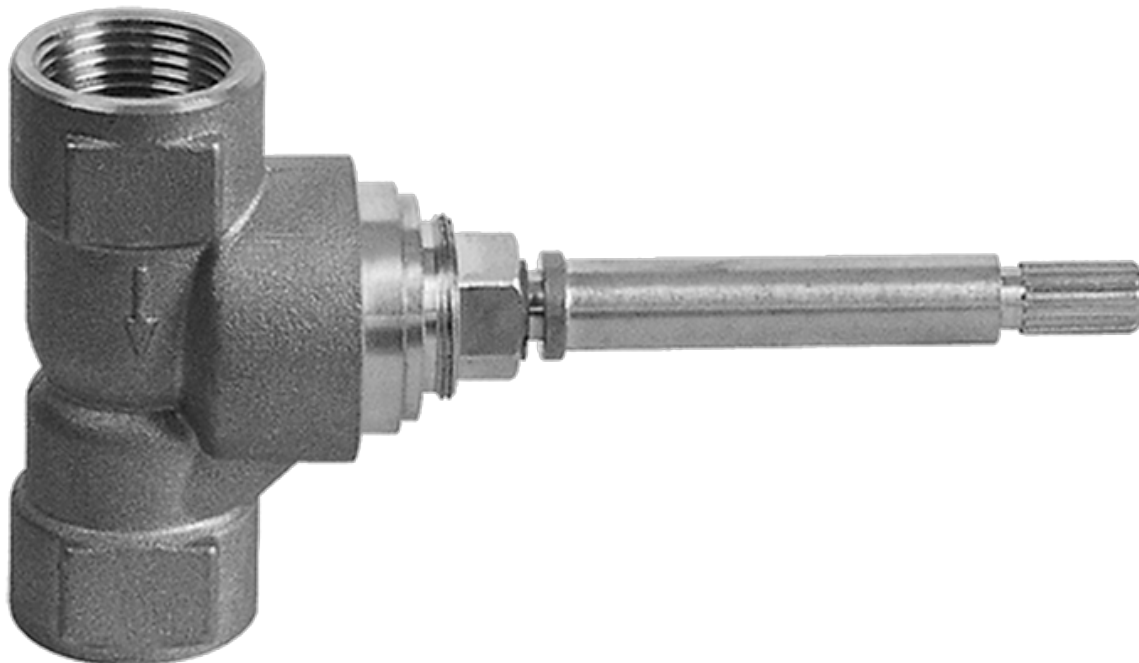

SHOWER
Contemporary Square
Thermostatic Set w/Body Sprays
& Handshower (Rough & Trim)
GC1.121A-LM38S

GRAFF®

Information

- 8" Rain Showerhead with 12" Ceiling-Mounted Shower Arm
- Flush-Mounted Swivel Body Sprays (3 pieces)
- Handshower Set w/Wall Bracket
- 3/4" Thermostatic Valve
- Stop/Volume Control Valves (3 pieces)
- Flow Rates: showerhead ≤ 2.0 max gpm, handshower ≤ 1.5 max gpm
- Optional Extension Kit Available

Finishes

Polished
Chrome

Steelnox®
(Satin Nickel)

SHOWER
Qubic SOLID Trim Plate w/Handle
G-8041-LM38S-T

GRAFF[®]

Information

- Single metal handle
- Decorative trim plate
- Use with G-8000 or G-8005 thermostatic rough valve
- To complete package, you must order rough valve
- ADA

Finishes

Polished
Chrome

Steelnox[®]
(Satin Nickel)

G-8041

SHOWER
Rough
G-8075

GRAFF®

Information

- 3/4" universal inlets/outlets with female threads
- Supplied with protective plastic cover

Finishes

Polished
Chrome

SteeInox®
(Satin Nickel)

SHOWER
Qubic SOLID Trim Plate w/Handle
G-8095-LM38S-T

GRAFF®

Information

- Single metal handle
- Decorative trim plate
- Use with G-8070 or G-8075 thermostatic stop/volume control rough valve
- To complete package, you must order rough valve
- ADA