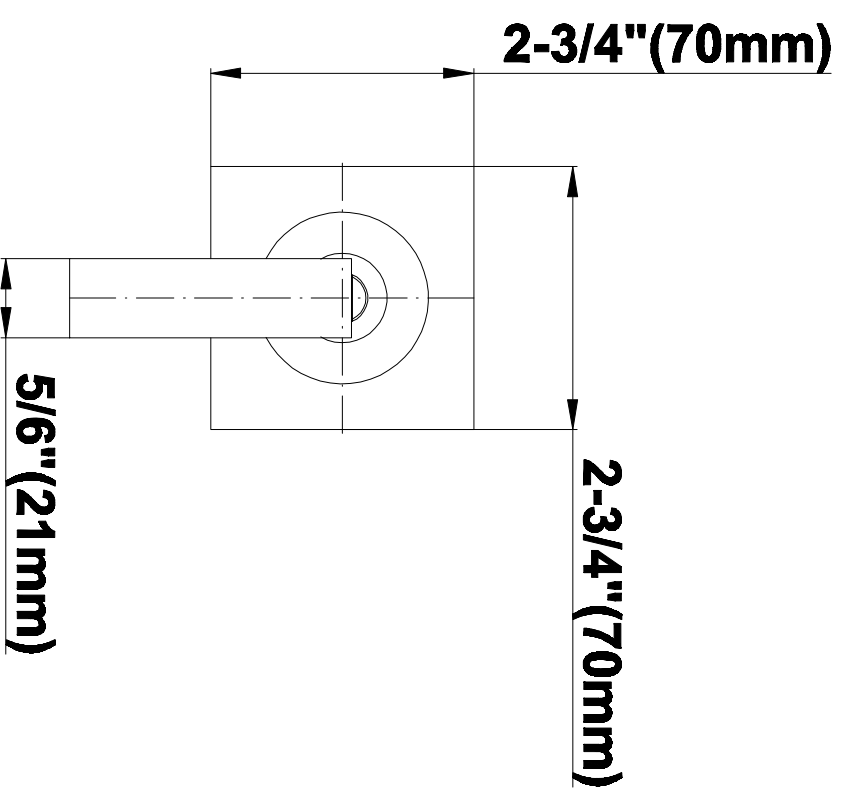

SHOWER
Luna Thermostatic Shower Set w/
Body Sprays & Handshower
(Rough & Trim)
GF1.130A-LM40S

GRAFF®

Information

- Thermostatic Showerhead Flow Rate 2.1 gpm @ 60 psi
- Handshower Flow Rate 1.5 gpm @ 60 psi
- Body Spray Flow Rate 2.5 gpm @ 60 psi
- Contemporary Square Showerhead w/Body Sprays and Handshower Flow Rate 10.2 gpm @ 60 psi

Finishes

Polished
Chrome

SteeInox®
(Satin Nickel)

SHOWER
Immersion SOLID Trim Plate
w/Handle
G-8095-LM40S-T

GRAFF®

Information

- Single metal handle
- Decorative trim plate
- Use with G-8070 or G-8075 thermostatic stop/volume control rough valve
- To complete package, you must order rough valve
- ADA

Finishes

Polished
Chrome

Steelnox®
(Satin Nickel)

G-8095

SHOWER
Square Flush Mount Body Spray
w/ Solid Brass Swivel Head
G-8497

GRAFF[®]

Information

- 12 no-clog, easy-clean silicon jets
- Metal ball-joint allows for 18° angle adjustment of body spray
- Brass wall escutcheon and flush-mounted trim
- 1/2" NPT female thread inlet
- Body spray flow rate ≤ 1.5 max gpm

Finishes

Polished
Chrome

Steelnox[®]
(Satin Nickel)

G-8497

Shower Components

Contemporary Flush-Mount Body Spray with Solid Brass Swivel Head

Product Features

- 12 no-clog, easy-clean silicone jets
- Metal ball-joint allows for 18° angle adjustment of body spray
- Brass wall escutcheon and Flush-mounted trim
- 1/2" NPT female thread inlet
- Body spray flow rate ≤ 1.5 max gpm