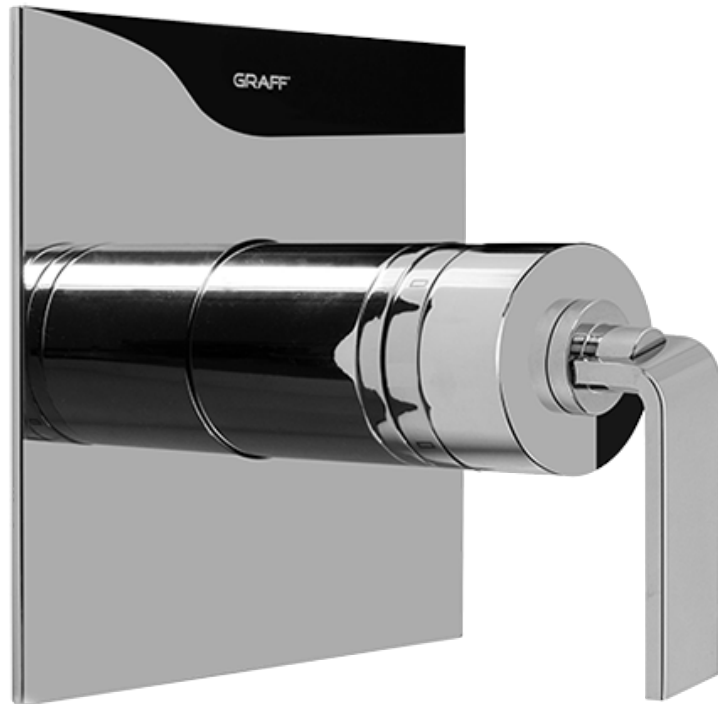

SHOWER
Rough
G-8005

GRAFF®

Information

- 18.4 gpm @ 60 psi
- 3/4" universal inlets/outlets with female threads
- Built-in service stops
- Complete serviceability from front of all units
- Supplied with protective plastic cover
- Thermostatic valve uses a paraffin wax cartridge

Finishes

Polished
Chrome

Steelnox®
(Satin Nickel)

SHOWER
Immersion SOLID Trim Plate
w/Handle
G-8041-LM40S-T

GRAFF®

Information

- Single metal handle
- Decorative trim plate
- Use with G-8000 or G-8005 thermostatic rough valve
- To complete package, you must order rough valve
- ADA

Finishes

Polished
Chrome

SteeInox®
(Satin Nickel)

SHOWER
Immersion SOLID Trim Plate
w/Handle
G-8095-LM40S-T

GRAFF®

Information

- Single metal handle
- Decorative trim plate
- Use with G-8070 or G-8075 thermostatic stop/volume control rough valve
- To complete package, you must order rough valve
- ADA

Finishes

Polished
Chrome

Steelnox[®]
(Satin Nickel)

G-8497

Shower Components

Contemporary Flush-Mount Body Spray with Solid Brass Swivel Head

Product Features

- 12 no-clog, easy-clean silicone jets
- Metal ball-joint allows for 18° angle adjustment of body spray
- Brass wall escutcheon and Flush-mounted trim
- 1/2" NPT female thread inlet
- Body spray flow rate ≤ 1.5 max gpm