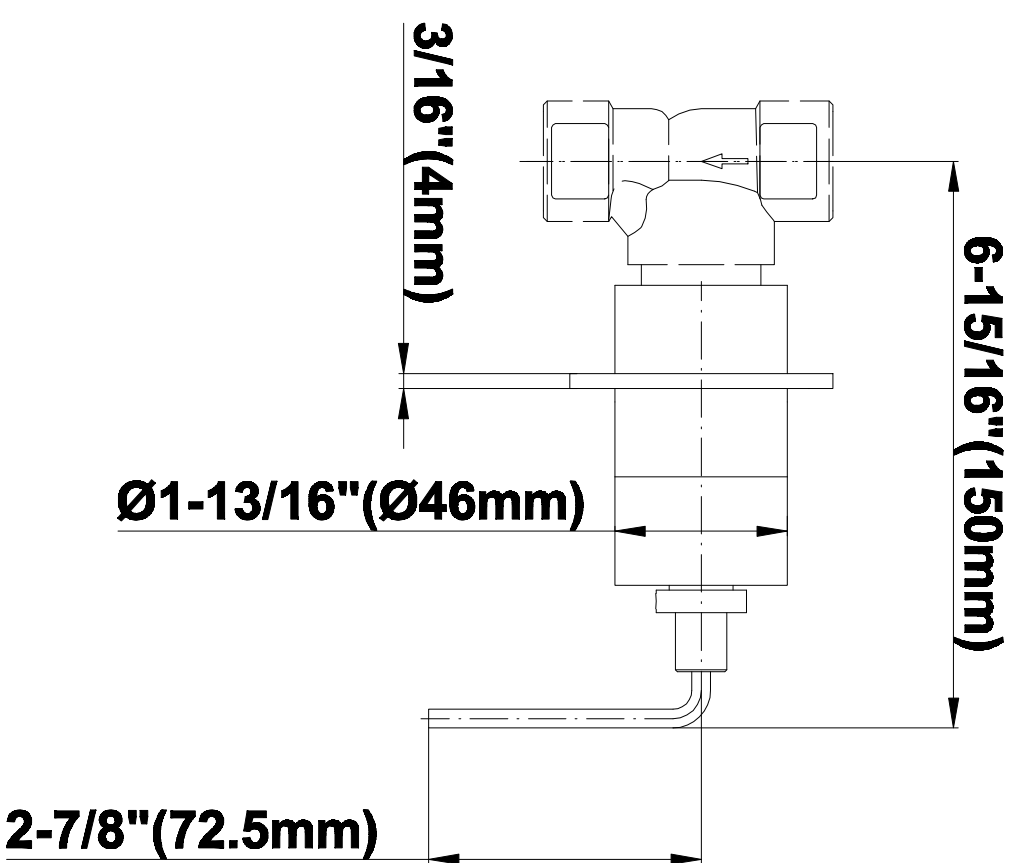

SHOWER
Rough
G-8005

GRAFF®

Information

- 18.4 gpm @ 60 psi
- 3/4" universal inlets/outlets with female threads
- Built-in service stops
- Complete serviceability from front of all units
- Supplied with protective plastic cover
- Thermostatic valve uses a paraffin wax cartridge

Finishes

Polished
Chrome

SteeInox®
(Satin Nickel)

SHOWER
Immersion SOLID Trim Plate
w/Handle
G-8095-LM40S-T

GRAFF®

Information

- Single metal handle
- Decorative trim plate
- Use with G-8070 or G-8075 thermostatic stop/volume control rough valve
- To complete package, you must order rough valve
- ADA

Finishes

Polished
Chrome

Steelnox®
(Satin Nickel)

G-8095

SHOWER
Square Flush Mount Body Spray
w/ Solid Brass Swivel Head
G-8497

GRAFF[®]

Information

- 12 no-clog, easy-clean silicon jets
- Metal ball-joint allows for 18° angle adjustment of body spray
- Brass wall escutcheon and flush-mounted trim
- 1/2" NPT female thread inlet
- Body spray flow rate ≤ 1.5 max gpm

Finishes

Polished
Chrome

Steelnox[®]
(Satin Nickel)

G-8497

Shower Components

Contemporary Flush-Mount Body Spray with Solid Brass Swivel Head

Product Features

- 12 no-clog, easy-clean silicone jets
- Metal ball-joint allows for 18° angle adjustment of body spray
- Brass wall escutcheon and Flush-mounted trim
- 1/2" NPT female thread inlet
- Body spray flow rate ≤ 1.5 max gpm