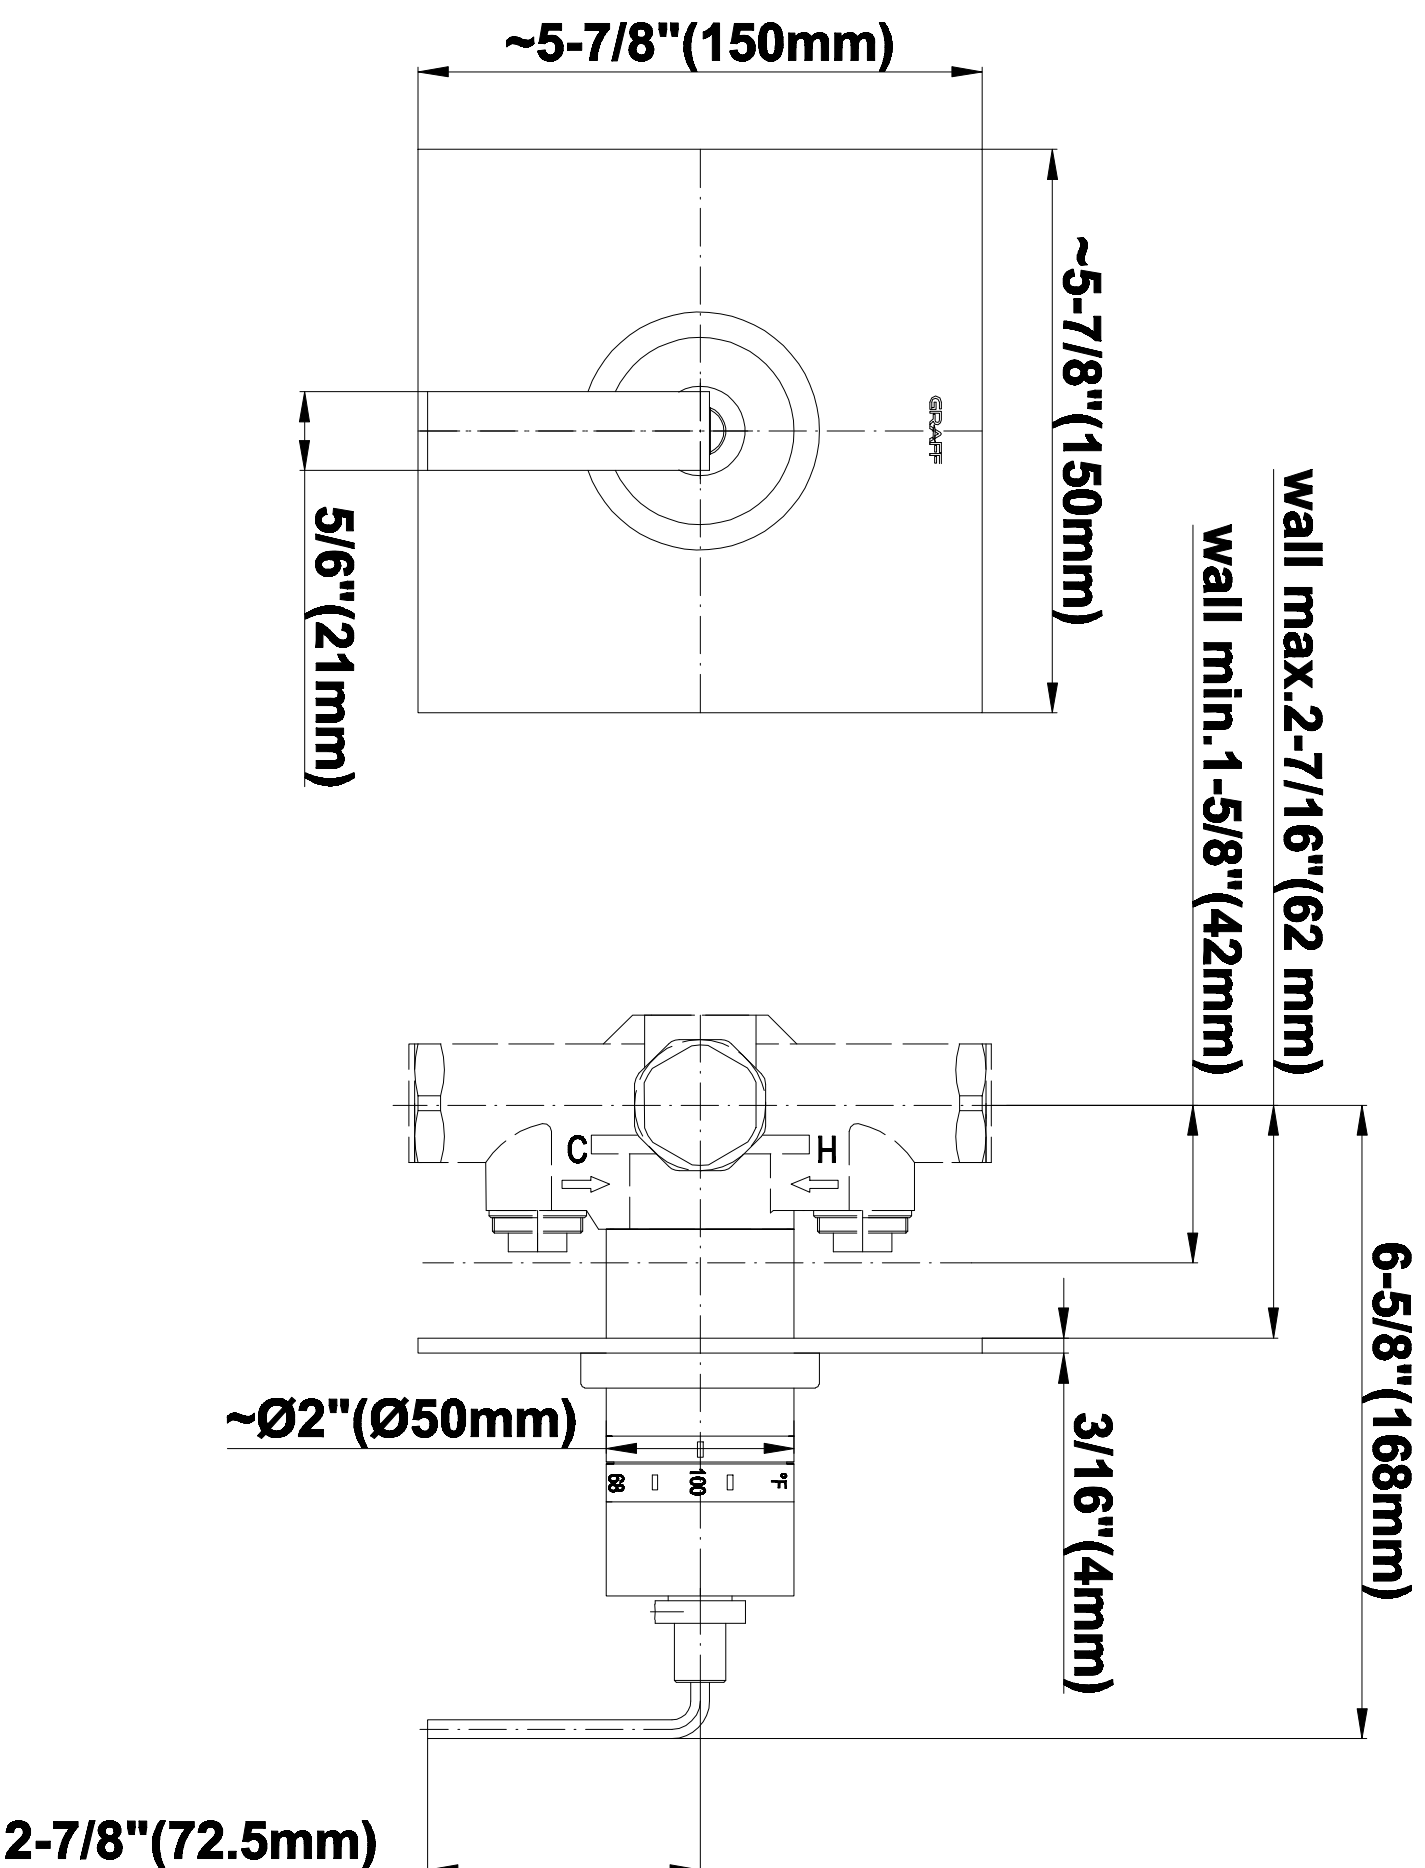

SHOWER
Luna Thermostatic Shower Set w/
Body Sprays & Handshower
(Rough & Trim)
GF1.130A-LM40S

GRAFF®

Information

- Thermostatic Showerhead Flow Rate 2.1 gpm @ 60 psi
- Handshower Flow Rate 1.5 gpm @ 60 psi
- Body Spray Flow Rate 2.5 gpm @ 60 psi
- Contemporary Square Showerhead w/Body Sprays and Handshower Flow Rate 10.2 gpm @ 60 psi

SHOWER
Rough
G-8005

GRAFF®

Information

- 18.4 gpm @ 60 psi
- 3/4" universal inlets/outlets with female threads
- Built-in service stops
- Complete serviceability from front of all units
- Supplied with protective plastic cover
- Thermostatic valve uses a paraffin wax cartridge

Finishes

Polished
Chrome

Steelnox®
(Satin Nickel)

G-8041

SHOWER
Rough
G-8075

GRAFF®

Information

- 3/4" universal inlets/outlets with female threads
- Supplied with protective plastic cover

Finishes

Polished
Chrome

SteeInox®
(Satin Nickel)

SHOWER
Immersion SOLID Trim Plate
w/Handle
G-8095-LM40S-T

GRAFF®

Information

- Single metal handle
- Decorative trim plate
- Use with G-8070 or G-8075 thermostatic stop/volume control rough valve
- To complete package, you must order rough valve
- ADA