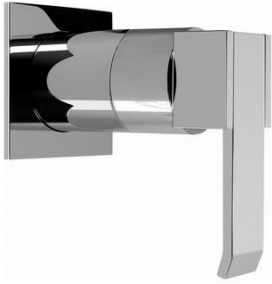

Finishes

Polished
Chrome

Steelnox®
(Satin Nickel)

SHOWER
Qubic SOLID Trim Plate w/Handle
G-8041-LM38S-T

GRAFF®

Information

- Single metal handle
- Decorative trim plate
- Use with G-8000 or G-8005 thermostatic rough valve
- To complete package, you must order rough valve
- ADA

Finishes

Polished
Chrome

Steelnix®
(Satin Nickel)

SHOWER
Qubic SOLID Trim Plate w/Handle
G-8095-LM38S-T

GRAFF®

Information

- Single metal handle
- Decorative trim plate
- Use with G-8070 or G-8075 thermostatic stop/volume control rough valve
- To complete package, you must order rough valve
- ADA

Finishes

Polished
Chrome

Steelnox®
(Satin Nickel)

G-8095-LM38S-T

Qubic Collection

Stop/Volume Control Valve Trim with Handle

Product Features

- Single metal handle and decorative trim plate
- Use with G-8070 or G-8075 thermostatic stop/volume control rough valve

Finishes

Polished
Chrome

Steelnox®
(Satin Nickel)

G-8497

Shower Components

Contemporary Flush-Mount Body Spray with Solid Brass Swivel Head

Product Features

- 12 no-clog, easy-clean silicone jets
- Metal ball-joint allows for 18° angle adjustment of body spray
- Brass wall escutcheon and Flush-mounted trim
- 1/2" NPT female thread inlet
- Body spray flow rate ≤ 1.5 max gpm