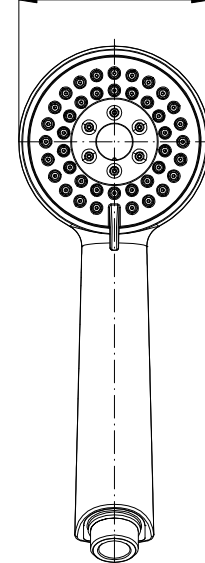

SHOWER
Luna Thermostatic Shower Set w/
Body Sprays & Handshower
(Rough & Trim)
GF1.130A-LM38S

GRAFF[®]

Information

- Thermostatic Showerhead Flow Rate 2.1 gpm @ 60 psi
- Handshower Flow Rate 1.5 gpm @ 60 psi
- Body Spray Flow Rate 2.5 gpm @ 60 psi
- Contemporary Square Showerhead w/Body Sprays and Handshower Flow Rate 10.2 gpm @ 60 psi

SHOWER
Rough
G-8005

GRAFF®

Information

- 18.4 gpm @ 60 psi
- 3/4" universal inlets/outlets with female threads
- Built-in service stops
- Complete serviceability from front of all units
- Supplied with protective plastic cover
- Thermostatic valve uses a paraffin wax cartridge

Finishes

Polished
Chrome

Steelnox®
(Satin Nickel)

G-8041

SHOWER
Rough
G-8075

GRAFF®

Information

- 3/4" universal inlets/outlets with female threads
- Supplied with protective plastic cover

Available Finishes

- Polished Chrome G-8664-PC
- Steelnox[®] G-8664-SN

Warranty

- Limited lifetime warranty

For complete warranty information go to <http://www.graff-faucets.com/en/info/faqs>

Ø3-5/15" (Ø84mm)