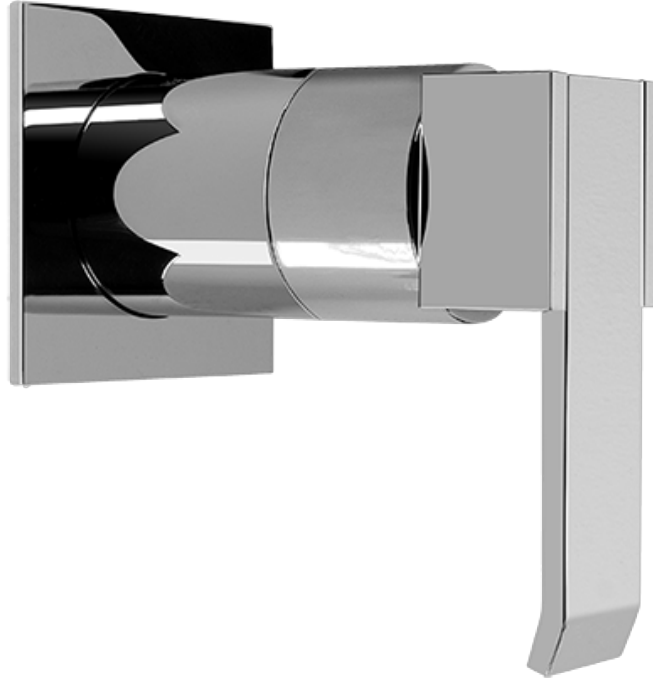

Finishes

Polished
Chrome

Steelnox®
(Satin Nickel)

SHOWER
Qubic SOLID Trim Plate w/Handle
G-8041-LM38S-T

GRAFF®

Information

- Single metal handle
- Decorative trim plate
- Use with G-8000 or G-8005 thermostatic rough valve
- To complete package, you must order rough valve
- ADA

Finishes

Polished
Chrome

Steelnix®
(Satin Nickel)

SHOWER
Qubic SOLID Trim Plate w/Handle
G-8095-LM38S-T

GRAFF®

Information

- Single metal handle
- Decorative trim plate
- Use with G-8070 or G-8075 thermostatic stop/volume control rough valve
- To complete package, you must order rough valve
- ADA

Finishes

Polished
Chrome

Steelnox®
(Satin Nickel)

G-8095-LM38S-T

Qubic Collection

Stop/Volume Control Valve Trim with Handle

Product Features

- Single metal handle and decorative trim plate
- Use with G-8070 or G-8075 thermostatic stop/volume control rough valve

Finishes

Polished
Chrome

Steelnox®
(Satin Nickel)

G-8497

Shower Components

Contemporary Flush-Mount Body Spray with Solid Brass Swivel Head

Product Features

- 12 no-clog, easy-clean silicone jets
- Metal ball-joint allows for 18° angle adjustment of body spray
- Brass wall escutcheon and Flush-mounted trim
- 1/2" NPT female thread inlet
- Body spray flow rate ≤ 1.5 max gpm