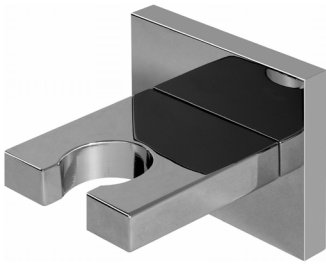

Finishes

Polished
Chrome

Steelnox®
(Satin Nickel)

SHOWER
Qubic SOLID Trim Plate w/Handle
G-8041-LM38S-T

GRAFF®

Information

- Single metal handle
- Decorative trim plate
- Use with G-8000 or G-8005 thermostatic rough valve
- To complete package, you must order rough valve
- ADA

Finishes

Polished
Chrome

Steelnox®
(Satin Nickel)

G-8497

Shower Components

Contemporary Flush-Mount Body Spray with Solid Brass Swivel Head

Product Features

- 12 no-clog, easy-clean silicone jets
- Metal ball-joint allows for 18° angle adjustment of body spray
- Brass wall escutcheon and Flush-mounted trim
- 1/2" NPT female thread inlet
- Body spray flow rate ≤ 1.5 max gpm

* Special order finish- call for availability

SHOWER
Contemporary Square Wall
Bracket for Handshower
G-8632

GRAFF®

Information

- Solid brass construction

Finishes

Polished
Chrome

Steelnox®
(Satin Nickel)

G-8632

Contemporary Square Wall Bracket for Handshower

Product Features

- Solid brass construction

Available Finishes

- Polished Chrome
G-8632-PC
- Steelnox[®]
G-8632-SN

Warranty

- Limited lifetime warranty