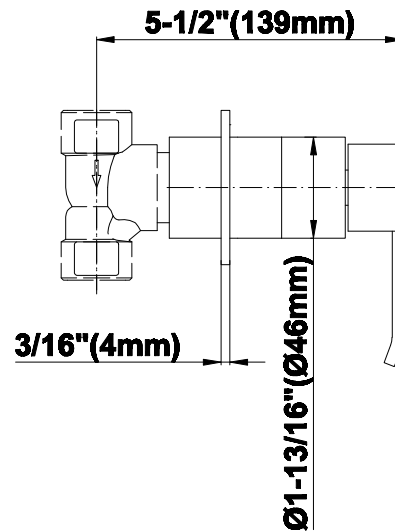

The measurements shown are for reference only. Products and specifications shown are subject to change without notice. Revised 09/2015.

www.graff-faucets.com | phone: 800-954-4723