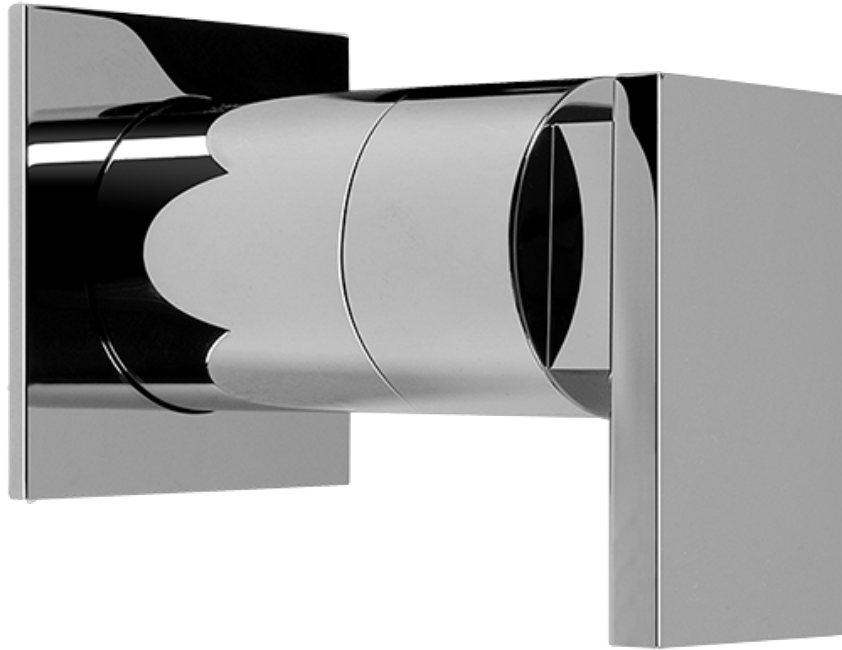

## Finishes

Polished  
Chrome

Steelnox®  
(Satin Nickel)

SHOWER  
Solar/Structure SOLID Trim Plate  
w/Handle  
**G-8041-LM31S-T**

---

**GRAFF®**

## Information

- 3/4" universal inlets/outlets with female threads
- Supplied with protective plastic cover

## Finishes

Polished  
Chrome

SteeInox®  
(Satin Nickel)

SHOWER  
Solar SOLID Trim Plate w/Handle  
**G-8095-LM31S-T**

---

**GRAFF®**

### Information

- Single metal handle
- Decorative trim plate
- Use with G-8070 or G-8075 thermostatic stop/volume control rough valve
- To complete package, you must order rough valve
- ADA