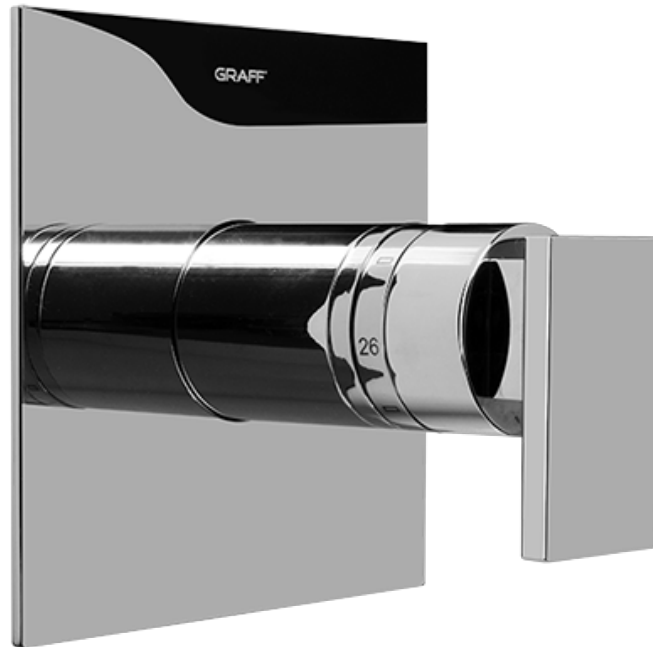

## Information

- 18.4 gpm @ 60 psi
- 3/4" universal inlets/outlets with female threads
- Built-in service stops
- Complete serviceability from front of all units
- Supplied with protective plastic cover
- Thermostatic valve uses a paraffin wax cartridge

## Finishes

Polished  
Chrome

Steelnox®  
(Satin Nickel)

SHOWER  
Solar/Structure SOLID Trim Plate  
w/Handle  
**G-8041-LM31S-T**

---

**GRAFF®**

### Information

- Single metal handle
- Decorative trim plate
- Use with G-8000 or G-8005 thermostatic rough valve
- To complete package, you must order rough valve
- ADA