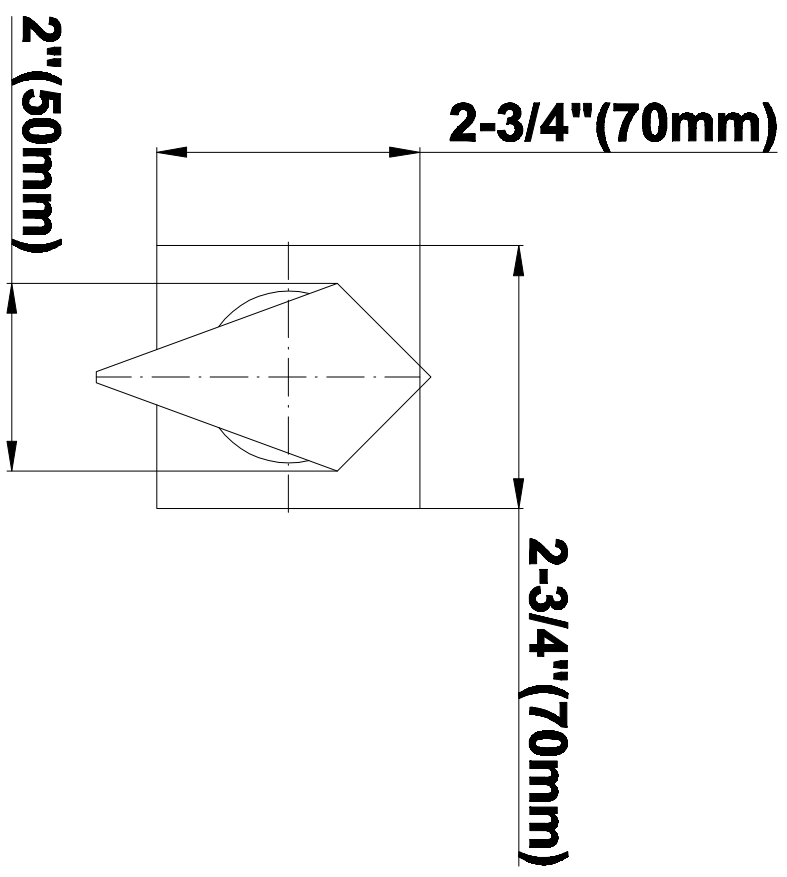

SHOWER
Luna Thermostatic Shower Set w/
Body Sprays & Handshower
(Rough & Trim)
GF1.120A-LM23S

GRAFF[®]

Information

- Thermostatic showerhead flow rate ≤ 1.8 max gpm
- Handshower flow rate ≤ 1.5 max gpm
- Body spray flow rate ≤ 1.5 max gpm
- Contemporary square showerhead w/body sprays and handshower flow rate 10.2 gpm @ 60 psi

Finishes

Polished
Chrome

Steelnix®
(Satin Nickel)

SHOWER
Stealth SOLID Trim Plate
w/Handle
G-8095-LM23S-T

GRAFF®

Information

- Single metal handle
- Decorative trim plate
- Use with G-8070 or G-8075 thermostatic stop/volume control rough valve
- To complete package, you must order rough valve
- ADA

Finishes

Polished
Chrome

SteeInox®
(Satin Nickel)

G-8095

SHOWER
Square Flush Mount Body Spray
w/ Solid Brass Swivel Head
G-8497

GRAFF[®]

Information

- 12 no-clog, easy-clean silicon jets
- Metal ball-joint allows for 18° angle adjustment of body spray
- Brass wall escutcheon and flush-mounted trim
- 1/2" NPT female thread inlet
- Body spray flow rate ≤ 1.5 max gpm

Finishes

Polished
Chrome

Steelnox[®]
(Satin Nickel)

G-8497

Shower Components

Contemporary Flush-Mount Body Spray with Solid Brass Swivel Head

Product Features

- 12 no-clog, easy-clean silicone jets
- Metal ball-joint allows for 18° angle adjustment of body spray
- Brass wall escutcheon and Flush-mounted trim
- 1/2" NPT female thread inlet
- Body spray flow rate ≤ 1.5 max gpm