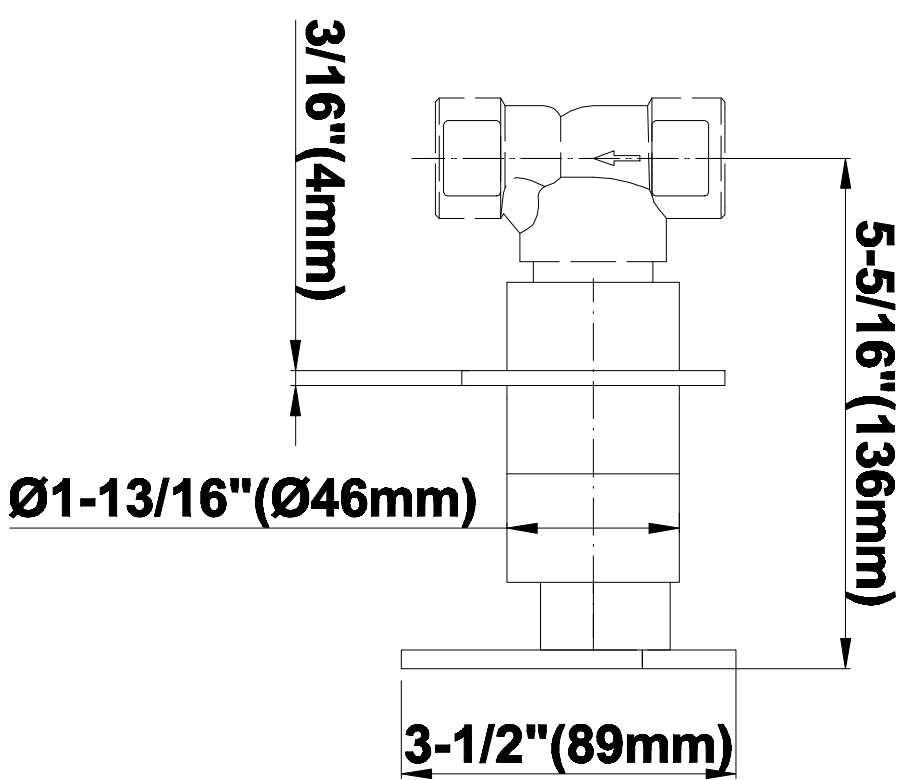

Finishes

Polished
Chrome

SteeInox®
(Satin Nickel)

G-8095

SHOWER
Square Flush Mount Body Spray
w/ Solid Brass Swivel Head
G-8497

GRAFF[®]

Information

- 12 no-clog, easy-clean silicon jets
- Metal ball-joint allows for 18° angle adjustment of body spray
- Brass wall escutcheon and flush-mounted trim
- 1/2" NPT female thread inlet
- Body spray flow rate ≤ 1.5 max gpm

Finishes

Polished
Chrome

Steelnox[®]
(Satin Nickel)

G-8497

Shower Components

Contemporary Flush-Mount Body Spray with Solid Brass Swivel Head

Product Features

- 12 no-clog, easy-clean silicone jets
- Metal ball-joint allows for 18° angle adjustment of body spray
- Brass wall escutcheon and Flush-mounted trim
- 1/2" NPT female thread inlet
- Body spray flow rate ≤ 1.5 max gpm