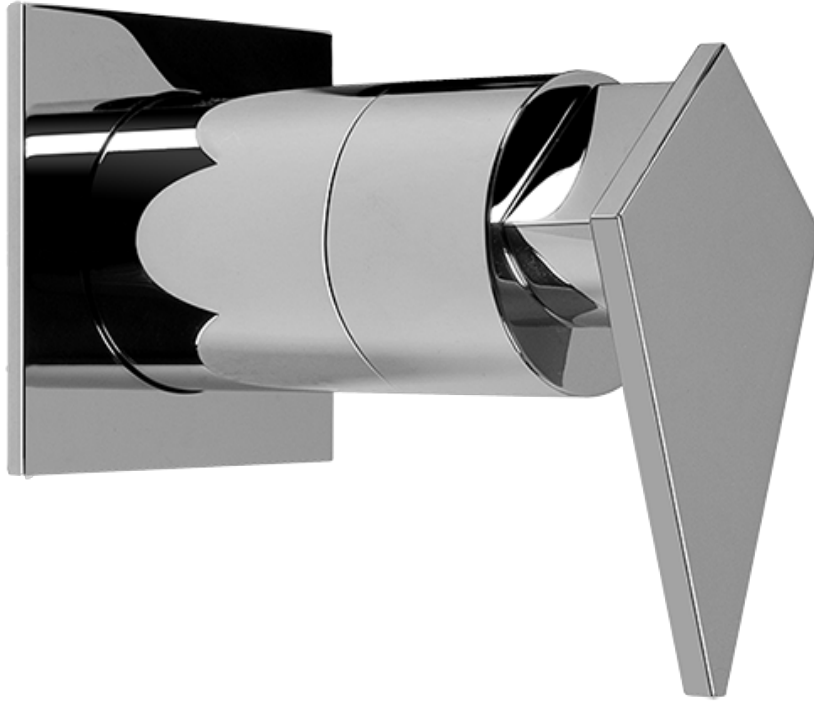

Finishes

Polished
Chrome

Steelnox®
(Satin Nickel)

SHOWER
Stealth SOLID Trim Plate
w/Handle
G-8041-LM23S-T

GRAFF[®]

Information

- Single metal handle
- Decorative trim plate
- Use with G-8000 or G-8005 thermostatic rough valve
- To complete package, you must order rough valve
- ADA

Finishes

Polished
Chrome

Steelnix®
(Satin Nickel)

SHOWER
Stealth SOLID Trim Plate
w/Handle
G-8095-LM23S-T

GRAFF®

Information

- Single metal handle
- Decorative trim plate
- Use with G-8070 or G-8075 thermostatic stop/volume control rough valve
- To complete package, you must order rough valve
- ADA

Finishes

Polished
Chrome

SteeInox®
(Satin Nickel)

G-8095

SHOWER
Square Flush Mount Body Spray
w/ Solid Brass Swivel Head
G-8497

GRAFF[®]

Information

- 12 no-clog, easy-clean silicon jets
- Metal ball-joint allows for 18° angle adjustment of body spray
- Brass wall escutcheon and flush-mounted trim
- 1/2" NPT female thread inlet
- Body spray flow rate ≤ 1.5 max gpm

Finishes

Polished
Chrome

Steelnox[®]
(Satin Nickel)

G-8497

Shower Components

Contemporary Flush-Mount Body Spray with Solid Brass Swivel Head

Product Features

- 12 no-clog, easy-clean silicone jets
- Metal ball-joint allows for 18° angle adjustment of body spray
- Brass wall escutcheon and Flush-mounted trim
- 1/2" NPT female thread inlet
- Body spray flow rate ≤ 1.5 max gpm