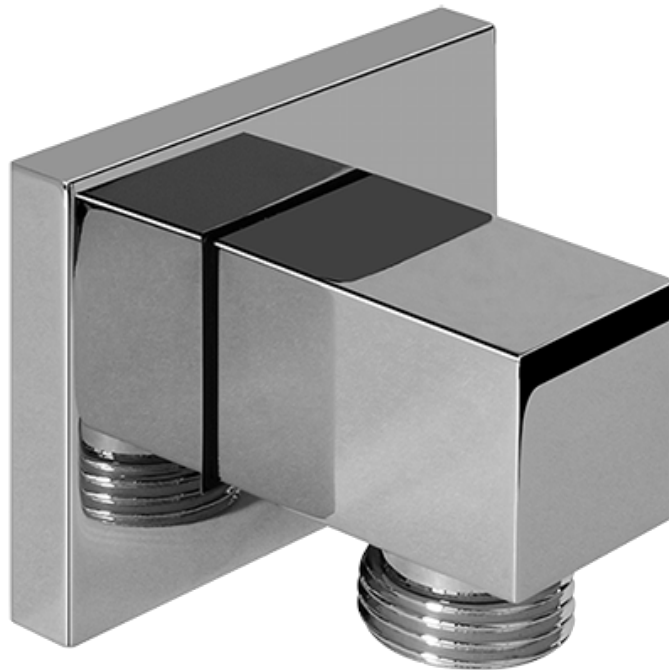

Finishes

Polished
Chrome

Steelnox[®]
(Satin Nickel)

G-8497

Shower Components

Contemporary Flush-Mount Body Spray with Solid Brass Swivel Head

Product Features

- 12 no-clog, easy-clean silicone jets
- Metal ball-joint allows for 18° angle adjustment of body spray
- Brass wall escutcheon and Flush-mounted trim
- 1/2" NPT female thread inlet
- Body spray flow rate ≤ 1.5 max gpm

* Special order finish- call for availability

SHOWER
Contemporary Square Wall
Bracket for Handshower
G-8632

GRAFF®

Information

- Solid brass construction

Finishes

Polished
Chrome

Steelnox®
(Satin Nickel)

G-8632

Contemporary Square Wall Bracket for Handshower

Product Features

- Solid brass construction

Available Finishes

- Polished Chrome
G-8632-PC
- Steelnox[®]
G-8632-SN

Warranty

- Limited lifetime warranty

www.graff-faucets.com | phone: 800-954-4723

SHOWER
Contemporary Square Wall Supply
Elbow
G-8633

GRAFF®

Information

- 1/2" NPT female thread inlet

Finishes

Polished
Chrome

Stealnox®
(Satin Nickel)