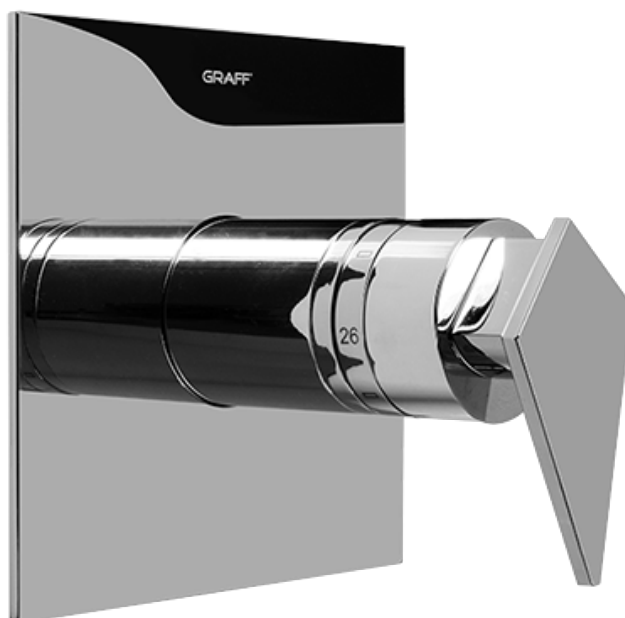

SHOWER
Rough
G-8005

GRAFF®

Information

- 18.4 gpm @ 60 psi
- 3/4" universal inlets/outlets with female threads
- Built-in service stops
- Complete serviceability from front of all units
- Supplied with protective plastic cover
- Thermostatic valve uses a paraffin wax cartridge

Finishes

Polished
Chrome

Steelnox®
(Satin Nickel)

SHOWER
Stealth SOLID Trim Plate
w/Handle
G-8041-LM23S-T

GRAFF[®]

Information

- Single metal handle
- Decorative trim plate
- Use with G-8000 or G-8005 thermostatic rough valve
- To complete package, you must order rough valve
- ADA

Finishes

Polished
Chrome

Steelnix®
(Satin Nickel)

SHOWER
Stealth SOLID Trim Plate
w/Handle
G-8095-LM23S-T

GRAFF®

Information

- Single metal handle
- Decorative trim plate
- Use with G-8070 or G-8075 thermostatic stop/volume control rough valve
- To complete package, you must order rough valve
- ADA

Finishes

Polished
Chrome

Steelnox[®]
(Satin Nickel)

G-8497

Shower Components

Contemporary Flush-Mount Body Spray with Solid Brass Swivel Head

Product Features

- 12 no-clog, easy-clean silicone jets
- Metal ball-joint allows for 18° angle adjustment of body spray
- Brass wall escutcheon and Flush-mounted trim
- 1/2" NPT female thread inlet
- Body spray flow rate ≤ 1.5 max gpm