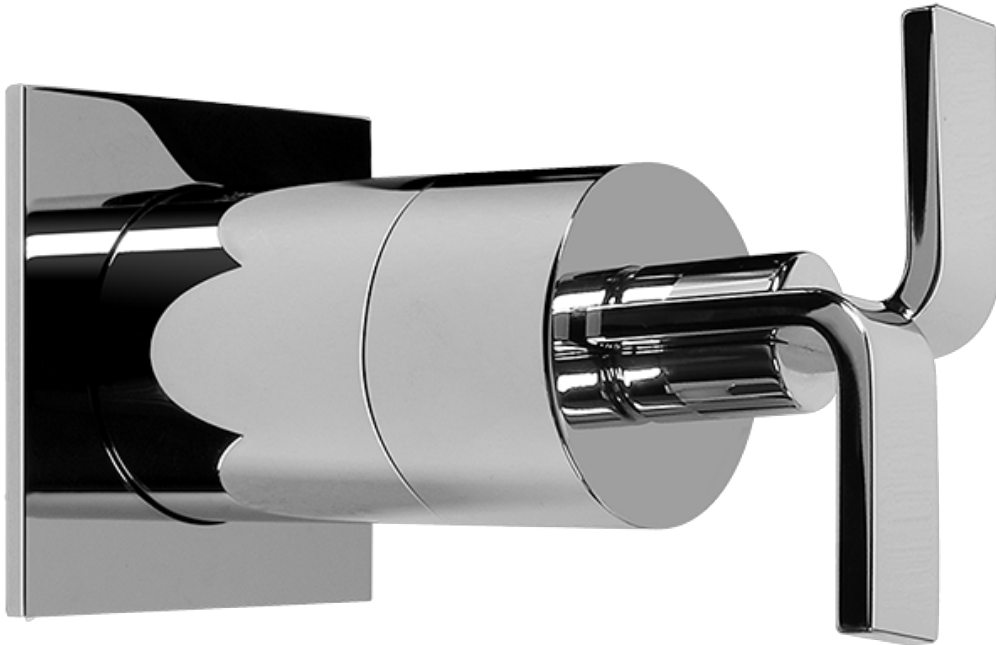

## Finishes

Polished  
Chrome

Steelnox®  
(Satin Nickel)

SHOWER  
Immersion SOLID Trim Plate  
w/Handle  
**G-8041-C9S-T**

---

**GRAFF®**

## Information

- 3/4" universal inlets/outlets with female threads
- Supplied with protective plastic cover

## Finishes

Polished  
Chrome

Steelnix®  
(Satin Nickel)

SHOWER  
Immersion SOLID Trim Plate  
w/Handle  
**G-8095-C9S-T**

---

**GRAFF®**

### Information

- Single metal handle
- Decorative trim plate
- Use with G-8070 or G-8075 thermostatic stop/volume control rough valve
- To complete package, you must order rough valve
- ADA