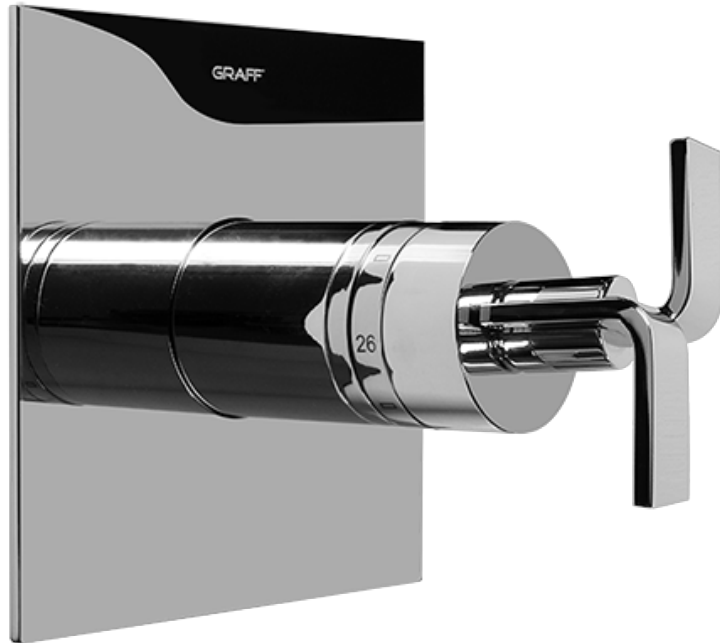

## Information

- 18.4 gpm @ 60 psi
- 3/4" universal inlets/outlets with female threads
- Built-in service stops
- Complete serviceability from front of all units
- Supplied with protective plastic cover
- Thermostatic valve uses a paraffin wax cartridge

## Finishes

Polished  
Chrome

Steelnox®  
(Satin Nickel)

SHOWER  
Immersion SOLID Trim Plate  
w/Handle  
**G-8041-C9S-T**

---

**GRAFF®**

### Information

- Single metal handle
- Decorative trim plate
- Use with G-8000 or G-8005 thermostatic rough valve
- To complete package, you must order rough valve
- ADA