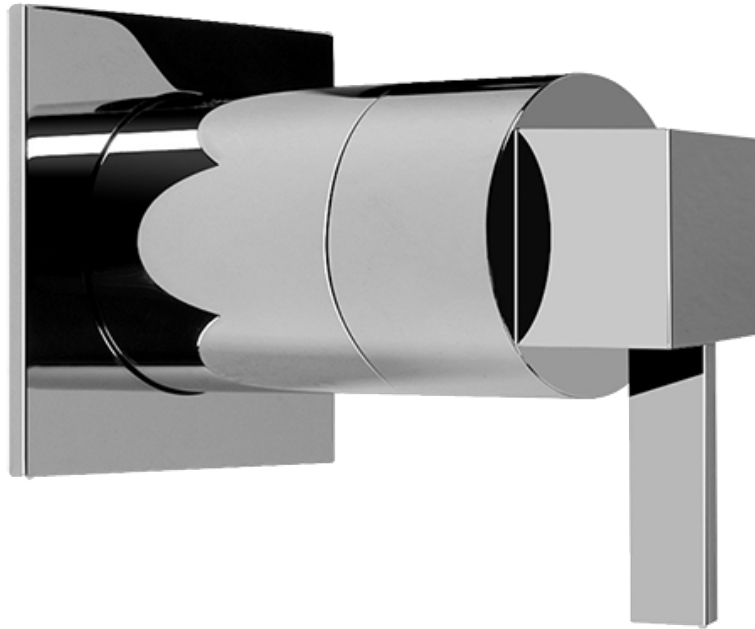

## Finishes

Polished  
Chrome

Steelnox®  
(Satin Nickel)

SHOWER  
Qubic Tre SOLID Trim Plate  
w/Handle  
**G-8041-LM39S-T**

---

**GRAFF®**

## Information

- 3/4" universal inlets/outlets with female threads
- Supplied with protective plastic cover

## Finishes

Polished  
Chrome

Steelnix®  
(Satin Nickel)

SHOWER  
Qubic Tre SOLID Trim Plate  
w/Handle  
**G-8095-LM39S-T**

---

**GRAFF®**

### Information

- Single metal handle
- Decorative trim plate
- Use with G-8070 or G-8075 thermostatic stop/volume control rough valve
- To complete package, you must order rough valve
- ADA