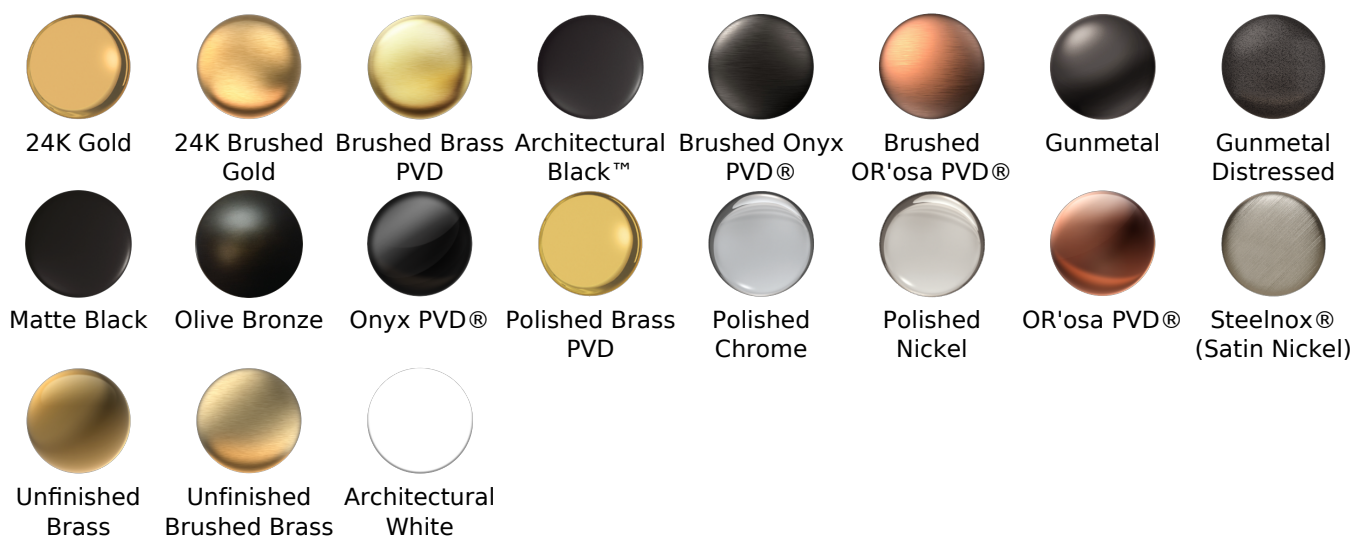

SHOWER
6" Contemporary Tub Spout
G-8555

GRAFF®

Information

- Includes spout ring
- 1/2" NPT female thread inlet
- Tub spout flow rate ~ 19.8 gpm @60 psi

Finishes