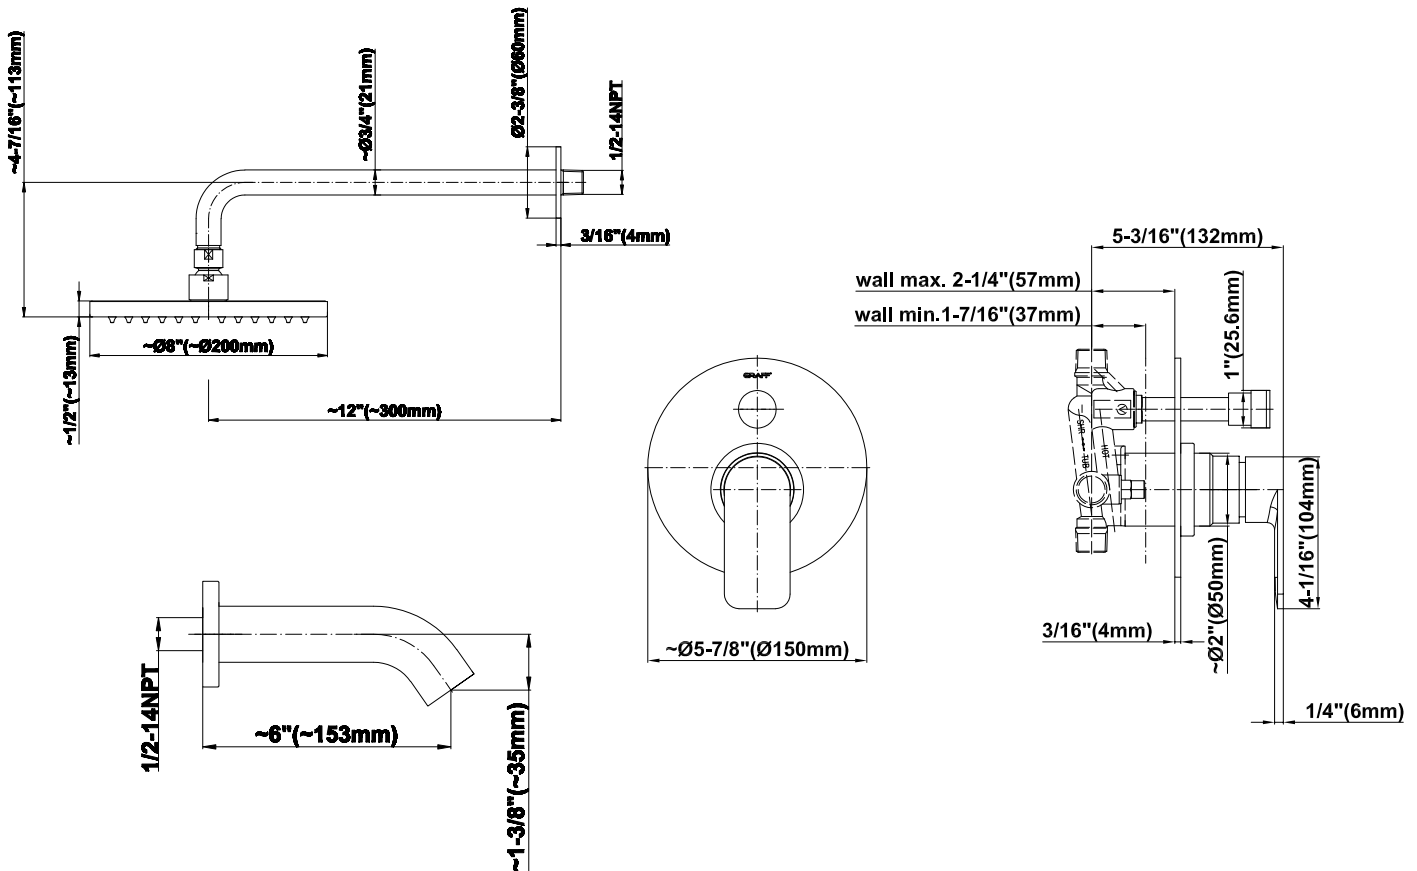

The measurements shown are for reference only. Products and specifications shown are subject to change without notice. Revised 07/2012.

www.graff-faucets.com | phone: 800-954-4723