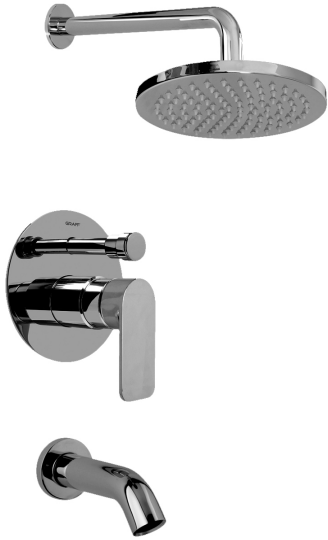

SHOWER  
Pressure Balancing Shower  
System - Tub and Shower  
**G-7280-LM42S**

---

**GRAFF**<sup>®</sup>

## Information

- 1/2" pressure balance valve with diverter and trim
- 8" showerhead with 12" wall-mounted shower arm
- Showerhead features no-clog, easy-clean spray nozzles
- 6" contemporary tub spout
- Optional extension kit
- Showerhead flow rate  $\leq 1.8$  max gpm
- ADA
- CALGreen

# G-7280-LM42S

Sento Collection

Full Pressure Pressure Balancing System - Shower

**GRAFF**<sup>®</sup>  
CUTTING EDGE DESIGN

## Product Features

- 1/2" rough valve w/diverter, trim plate, and handle
- 8" showerhead with 12" arm and flange
- 6" tub spout w/spout ring
- Showerhead features no-clog, easy-clean spray nozzles
- 1/2" rough valve flow rate from spout ~ 6 gpm @ 60 psi