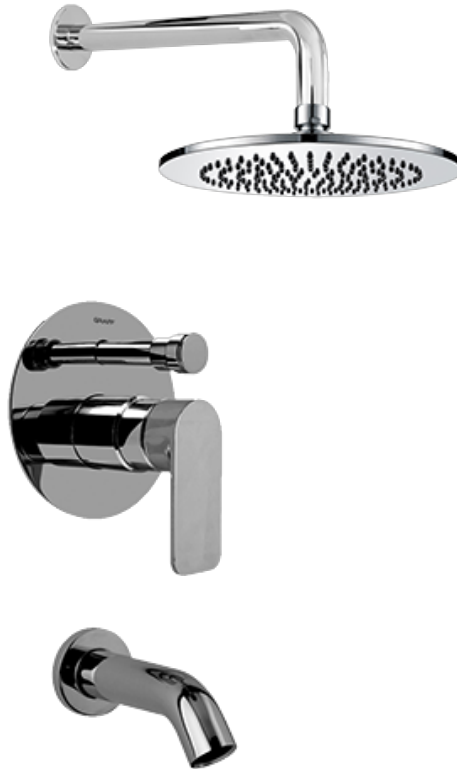

SHOWER  
Pressure Balancing Shower  
System - Tub and Shower  
**G-7280-LM42S**

---

**GRAFF**<sup>®</sup>

## Information

- 1/2" pressure balance valve with diverter and trim
- 8" showerhead with 12" wall-mounted shower arm
- Showerhead features no-clog, easy-clean spray nozzles
- 6" contemporary tub spout
- Optional extension kit
- Showerhead flow rate  $\leq 1.8$  max gpm
- ADA
- CALGreen

## Product Features

- 1/2" rough valve w/diverter, trim plate, and handle
- 8" showerhead with 12" arm and flange
- 6" tub spout w/spout ring
- Showerhead features no-clog, easy-clean spray nozzles
- 1/2" rough valve flow rate from spout ~ 6 gpm @ 60 psi

### Product Features

- Anti-scald protection
- 1/2" universal inlets/outlets with male threads
- Built-in service stops
- Push-button diverter
- For use with tub & shower configuration
- Supplied with protective plastic guard