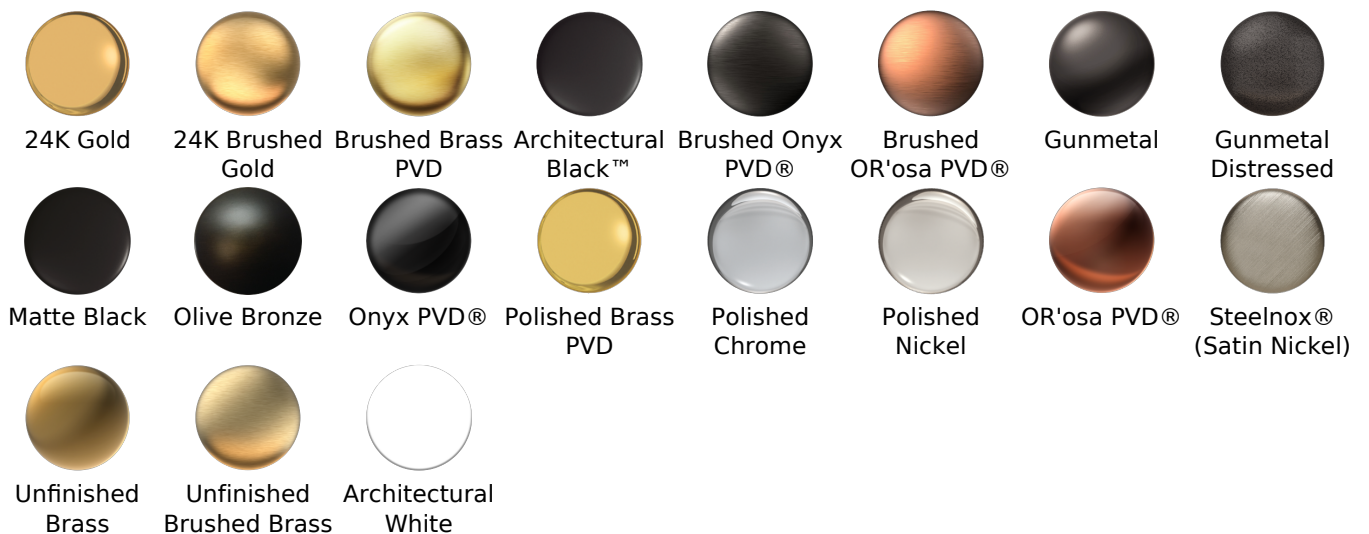

## Available Finishes

- Polished Chrome  
G-8449-PC
- Brushed Nickel  
G-8449-PN
- Polished Nickel  
G-8449-BNi
- Unfinished Brass\*  
G-8449-UB\*
- Steinox  
G-8449-SN
- Olive Brass\*  
G-8449-OB\*
- Architectural Black with Chrome Accents\*  
G-8449-PC/BK\*
- Brushed Gold\*  
G-8449-BAU

**Finishes**