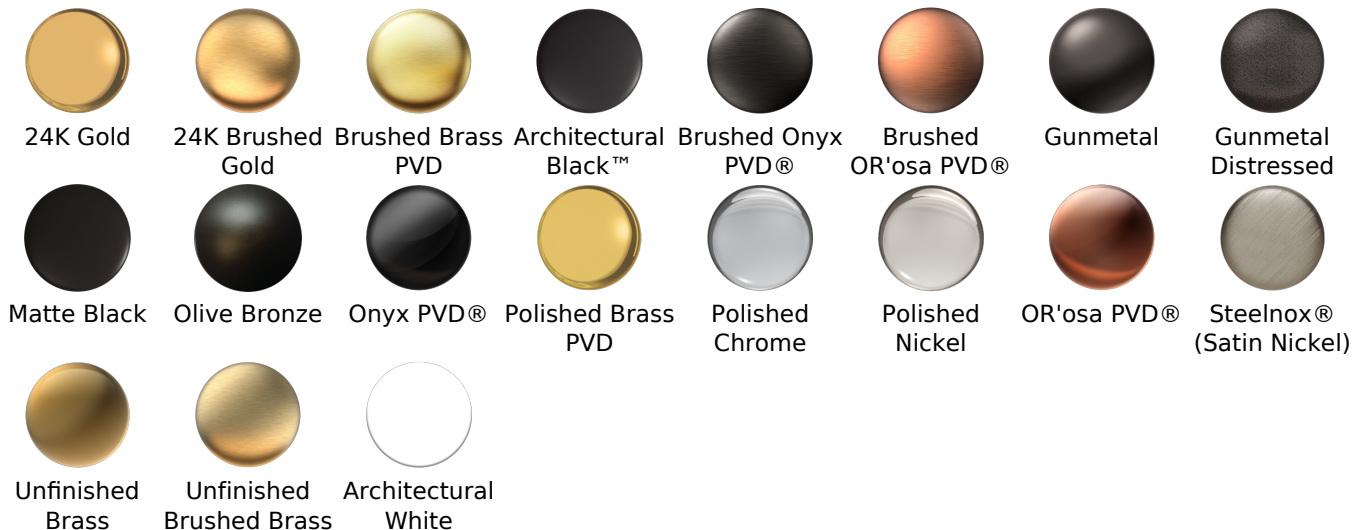

## Available Finishes

- Polished Chrome G-7280-LM42S-PC
- Steelnox<sup>®</sup> G-7280-LM42S-SN
- Olive Bronze G-7280-LM42S-OB
- Polished Nickel G-7280-LM42S-PN
- Architectural Black™ G-7280-LM42S-PC/BK
- Architectural White G-7280-LM42S-PC/WT

**Finishes**