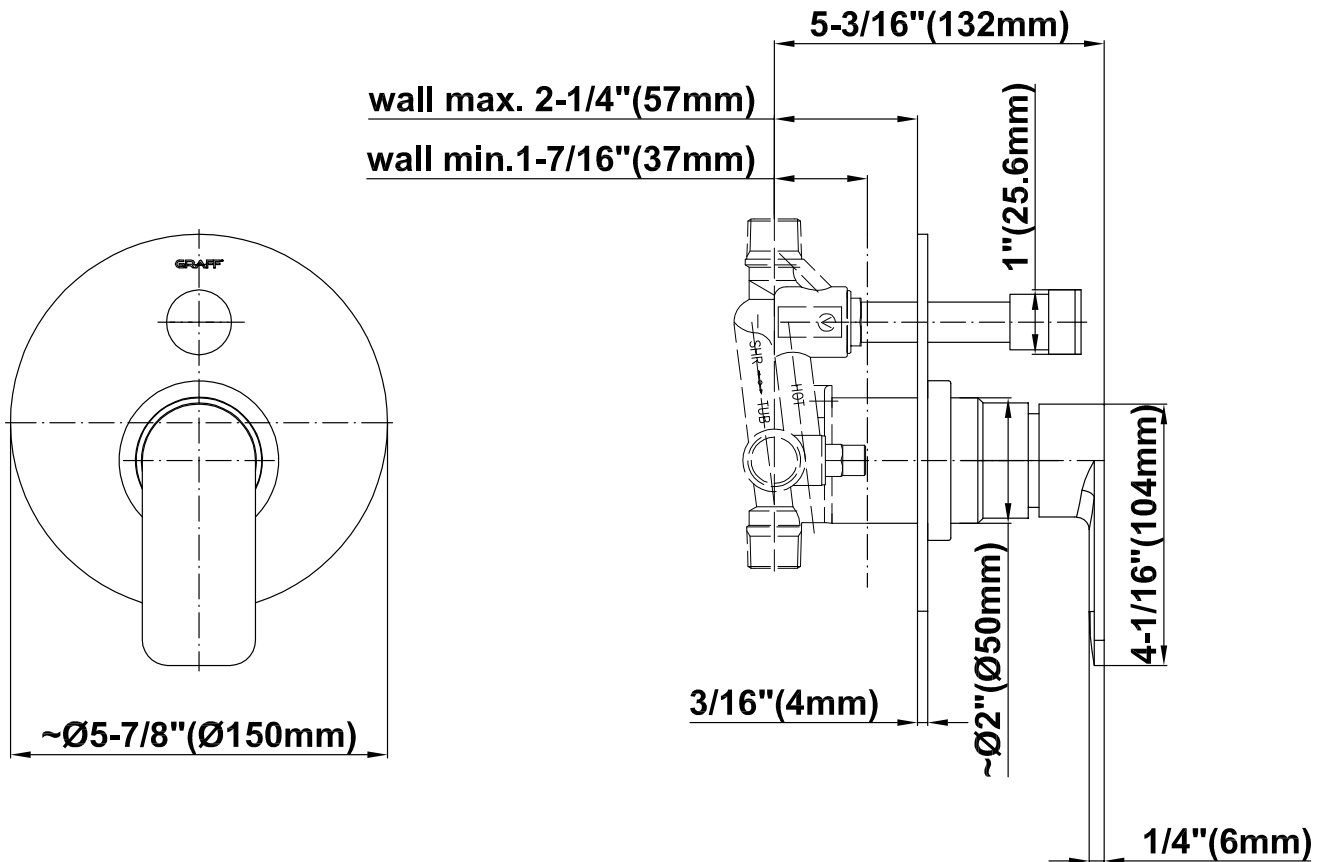

The measurements shown are for reference only. Products and specifications shown are subject to change without notice. Revised 07/2012.

www.graff-faucets.com | phone: 800-959-4723