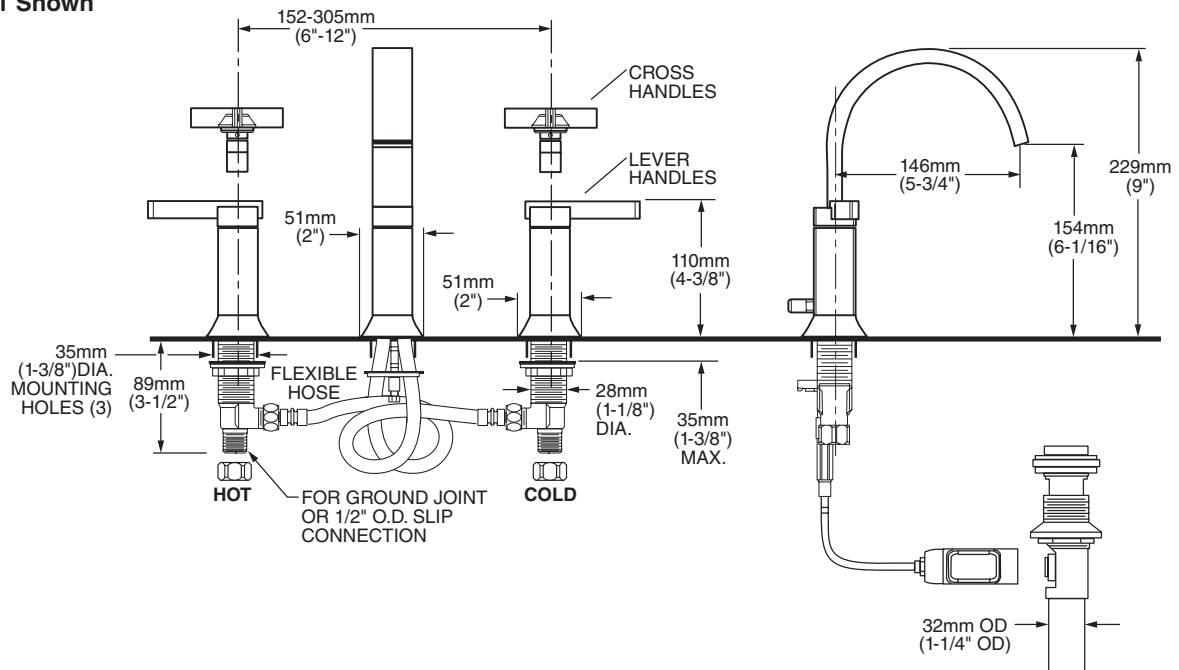

7430.801 Shown

**MODEL NUMBER:**

- ☐ **7430.801 Berwick Widespread**  
Metal Speed Connect® Pop-up drain.  
Metal Lever handles.
- ☐ **7430.821 Berwick Widespread**  
Metal Speed Connect® Pop-up drain.  
Metal Cross handles.

**GENERAL DESCRIPTION:**

Cast brass valve bodies with flexible hose connections for 6" to 12" (152mm to 305mm) installations. 1/4 turn washerless ceramic disc valve cartridges. Brass spout. Choice of metal lever or metal cross handles. One-half inch male inlet shanks with brass coupling nuts. 20 inch (500mm) long flexible stainless steel drain cable is pre-assembled to spout. Metal Speed Connect® drain body with 1-1/4 inch (32mm) tail piece. 1.5 gpm/5.7L/min. maximum flow rate.

**SUGGESTED SPECIFICATION:**

Two handle widespread lavatory faucet shall feature cast brass valve bodies with flexible hose connections for 6" to 12" installations. Shall also feature 1/4 turn washerless ceramic disc valve cartridges. Shall also feature a metal drain body with stainless steel cable actuation. Fitting shall be American Standard Model #7430.\_\_\_\_.\_\_\_\_.

**CODES AND STANDARDS**

These products meet or exceed the following codes and standards:

- ASME A112.18.1
- NSF 61/Section 9 and Annex G
- CSA B125.1

Product Number	Description	Finish Options	
		Polished Chrome	Satin Nickel (PVD)
		002	295
7430.801	Berwick Widespread with Metal Speed Connect® Pop-up drain. Metal Lever handles.		
7430.821	Berwick Widespread with Metal Speed Connect® Pop-up drain. Metal Cross handles.		