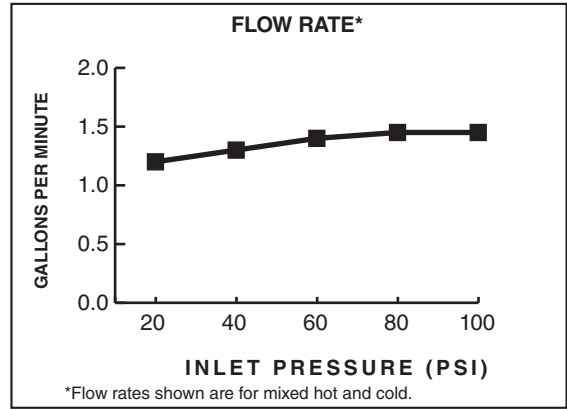

CODES AND STANDARDS

These products meet or exceed the following codes and standards:

- ASME A112.18.1
- NSF 61/Section 9 and Annex G
- CSA B125.1

Product Number	Description	Finish Options	
		Polished Chrome	Satin Nickel (PVD)
		002	295
7430.801	Berwick Widespread with Metal Speed Connect® Pop-up drain. Metal Lever handles.		
7430.821	Berwick Widespread with Metal Speed Connect® Pop-up drain. Metal Cross handles.		

Meets the American Disabilities Act Guidelines and **ANSI A117.1** Requirements for the physically challenged.