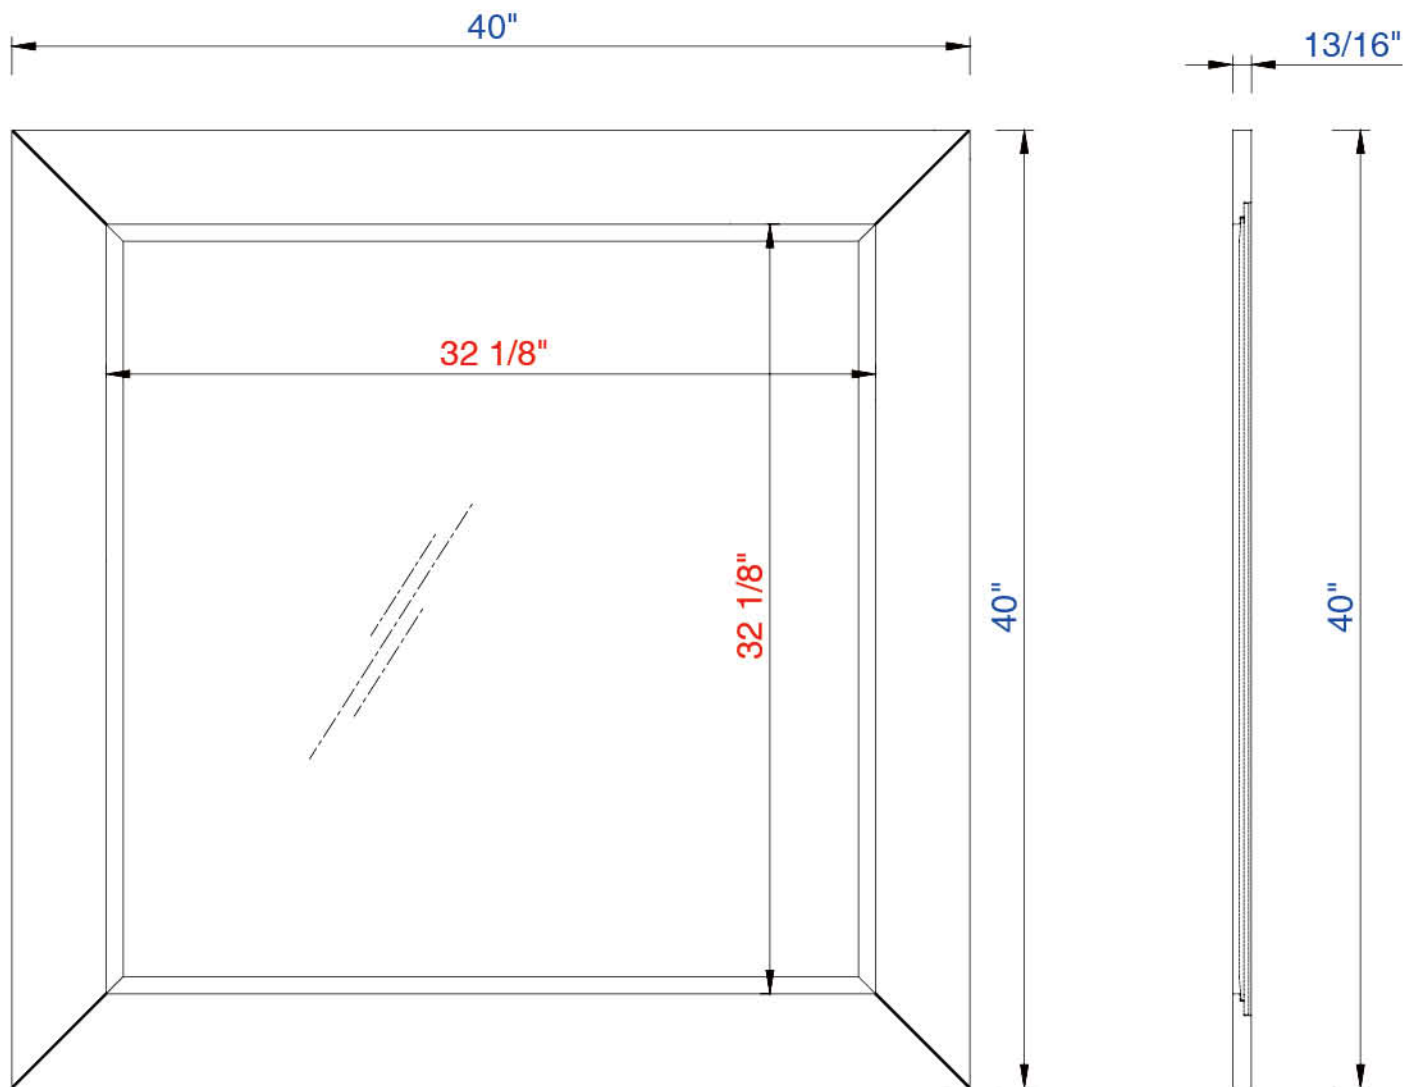

40"

Item Number:

148-M40-CW  
148-M40-SG

JAMES MARTIN

VANITIES

Weston 40" Mirror

Diagrams with Dimensions  
page 01 of 01

1016mm

Item Number:

148-M40-CW  
148-M40-SG

JAMES MARTIN

VANITIES

Weston 1016mm Mirror

Diagrams with Dimensions  
page 01 of 01