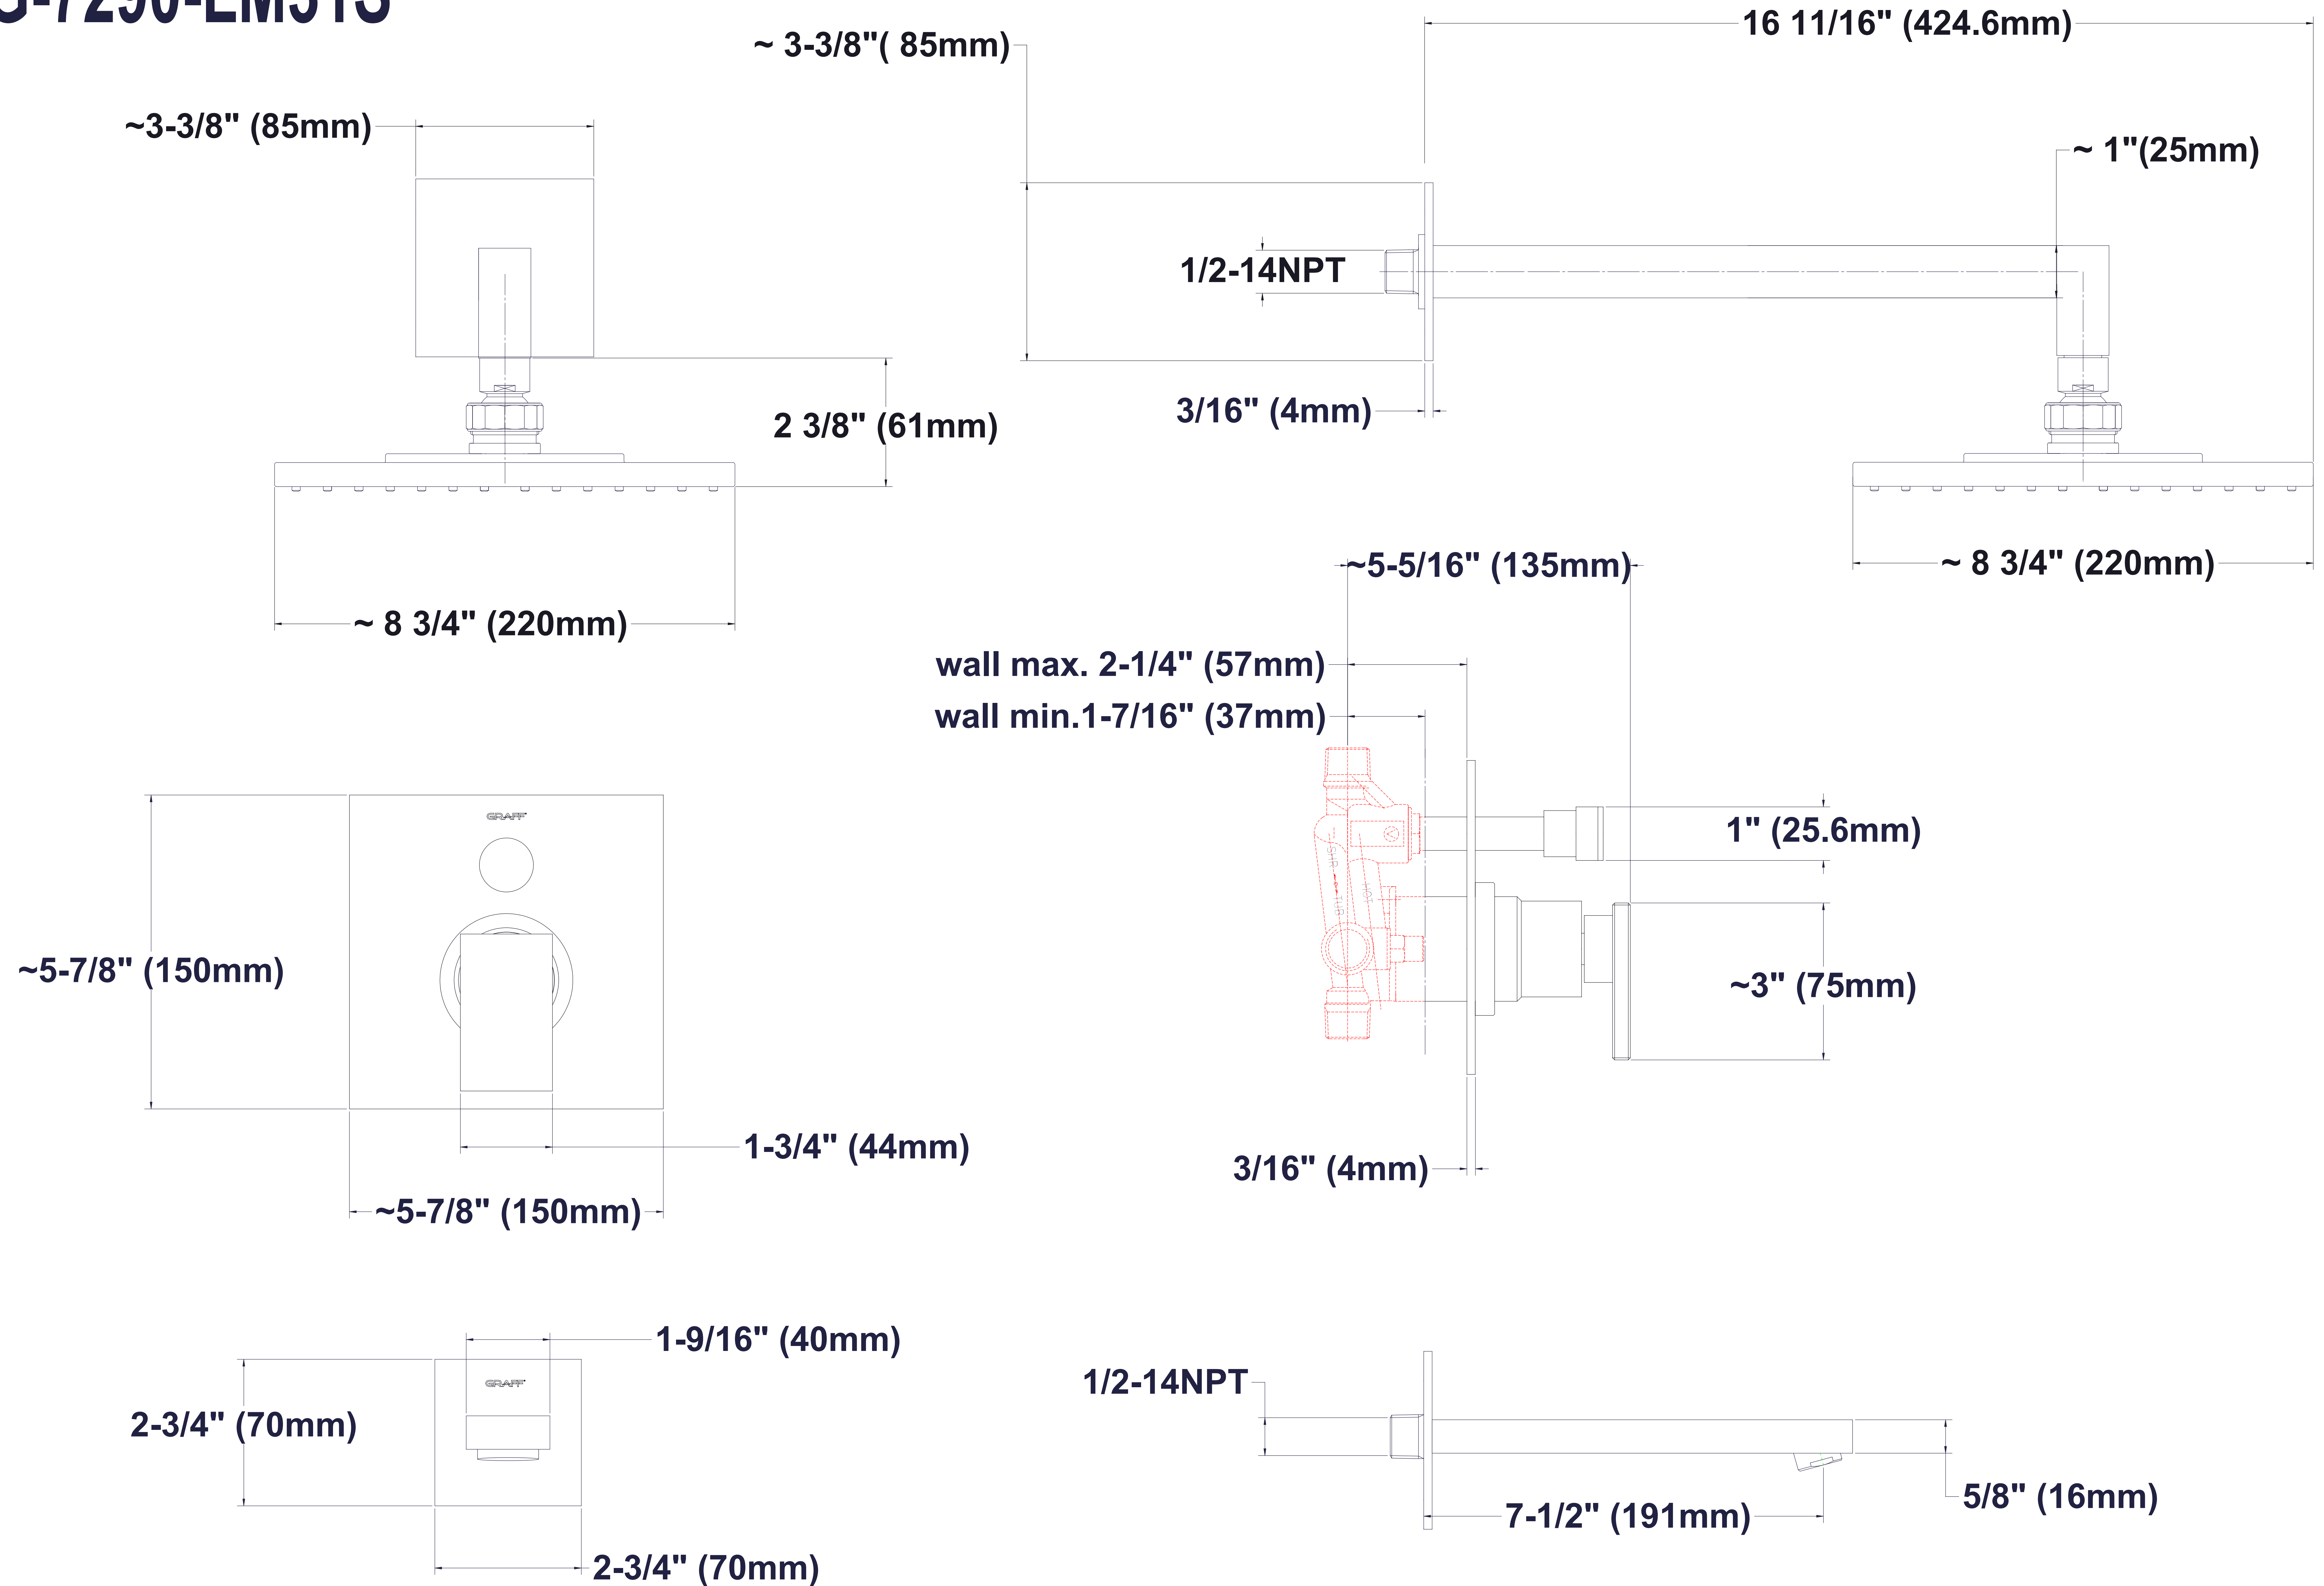

SHOWER  
Pressure Balancing Shower  
System - Tub and Shower  
**G-7290-LM31S**

---

**GRAFF®**

## Information

- 1/2" pressure balance valve with diverter and trim
- 8" showerhead with 12" wall-mounted shower arm
- Showerhead features no-clog, easy-clean spray nozzles
- 8" contemporary tub spout
- Optional extension kit
- Showerhead flow rate  $\leq 1.8$  max gpm
- ADA
- CALGreen

# G-7290-LM31S

SHOWER  
Concealed Pressure Balancing  
Valve Rough w/Diverter  
**G-7055**

**GRAFF®**