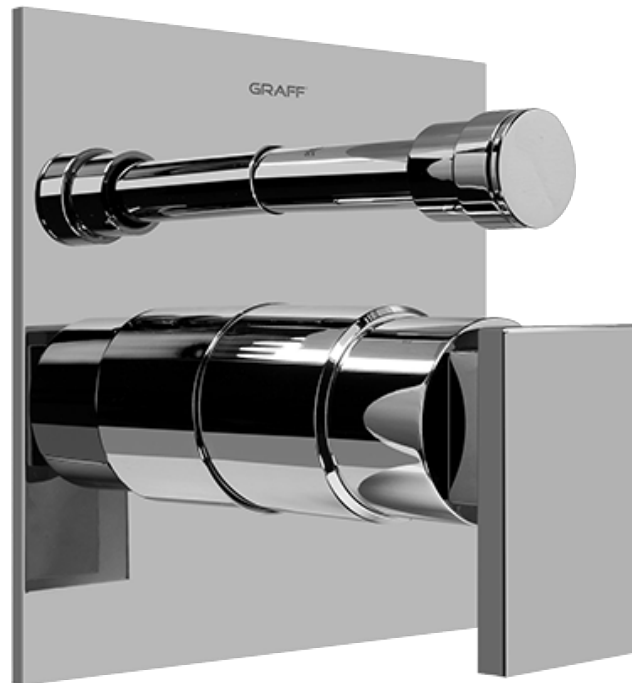

### Product Features

- Anti-scald protection
- 1/2" universal inlets/outlets with male threads
- Built-in service stops
- Push-button diverter
- For use with tub & shower configuration
- Supplied with protective plastic guard

## Information

- Single metal lever handle
- Decorative trim plate
- Includes push-button diverter
- Use with G-7055 pressure balancing rough valve for shower and tub configurations
- To complete package, you must order rough valve
- ADA