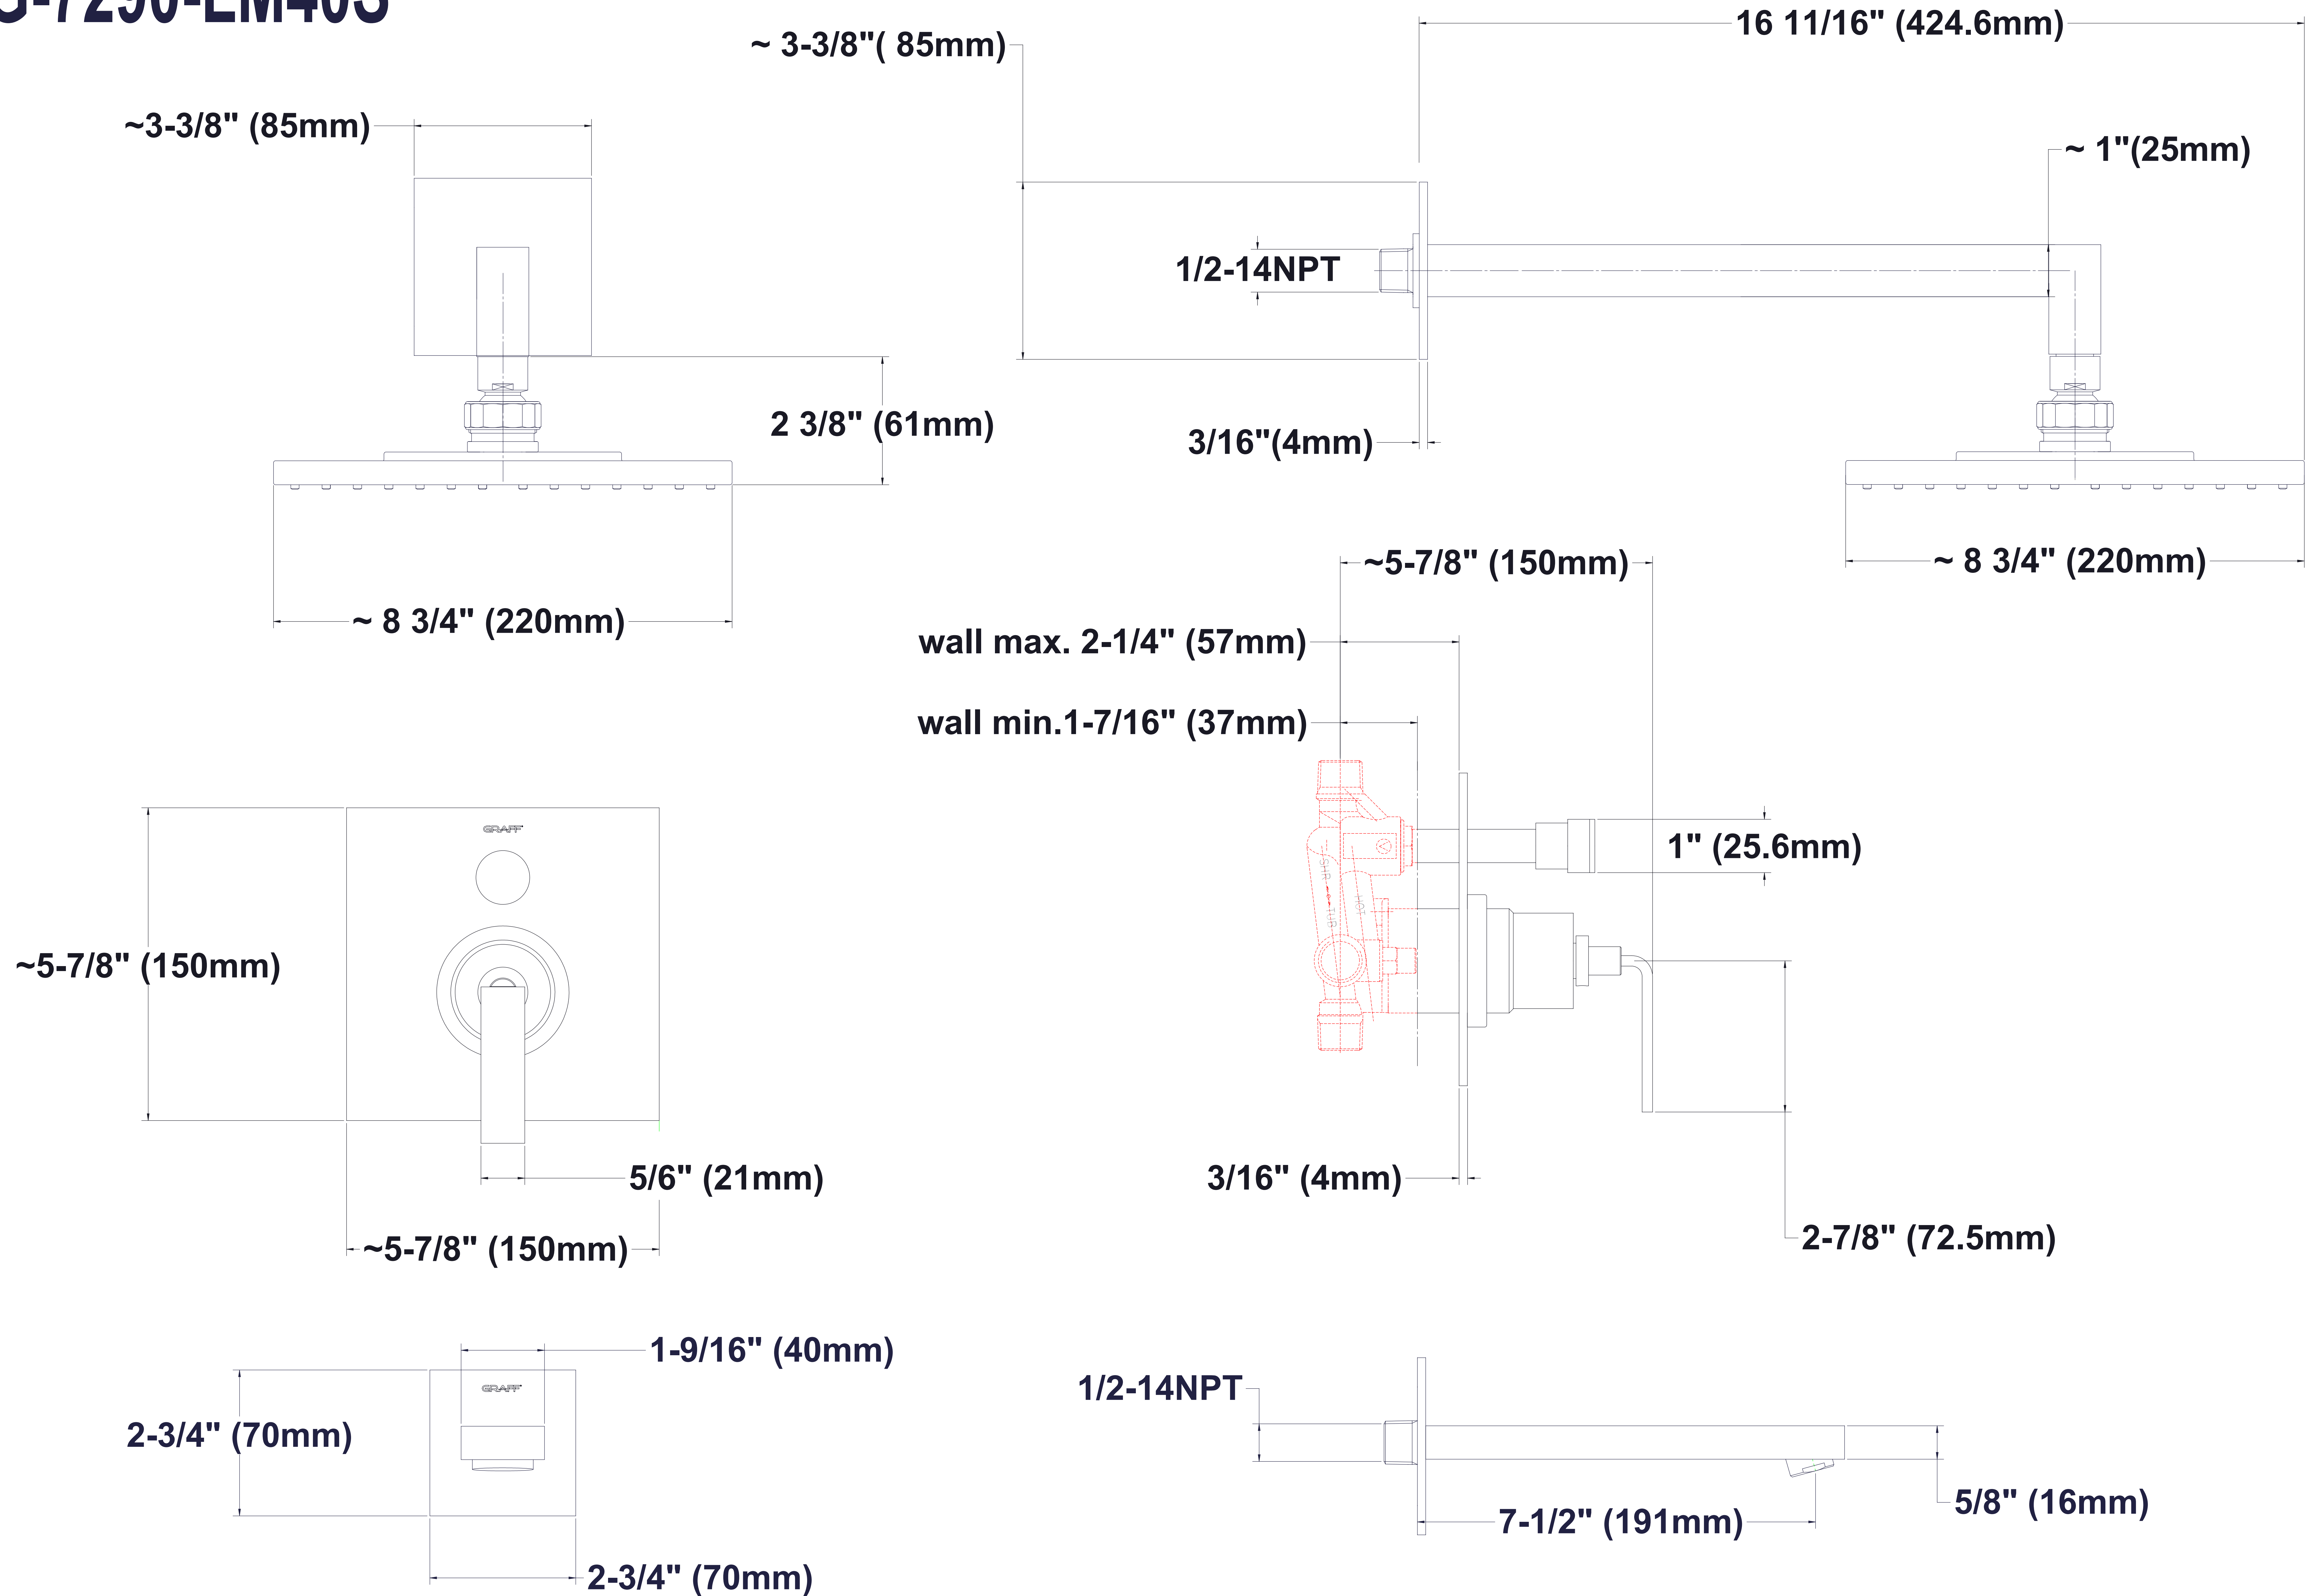

SHOWER  
Pressure Balancing Shower  
System - Tub and Shower  
**G-7290-LM40S**

---

**GRAFF®**

## Information

- 1/2" pressure balance valve with diverter and trim
- 8" showerhead with 12" wall-mounted shower arm
- Showerhead features no-clog, easy-clean spray nozzles
- 8" contemporary tub spout
- Optional extension kit
- Showerhead flow rate  $\leq 1.8$  max gpm
- ADA
- CALGreen

# G-7290-LM40S

SHOWER  
Concealed Pressure Balancing  
Valve Rough w/Diverter  
**G-7055**

**GRAFF®**