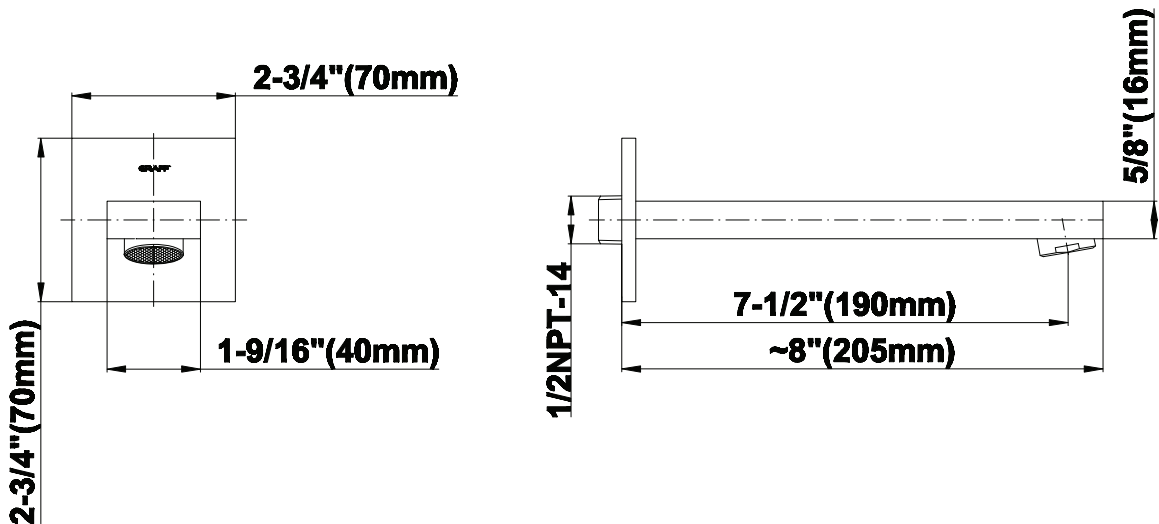

The measurements shown are for reference only. Products and specifications shown are subject to change without notice. Revised 08/2015.

www.graff-faucets.com | phone: 800-954-4723