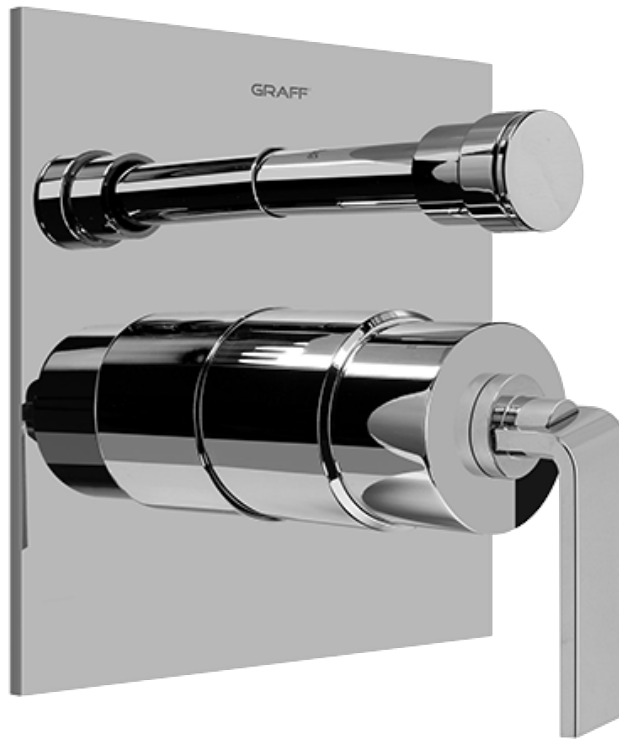

# G-7290-LM40S

SHOWER  
Concealed Pressure Balancing  
Valve Rough w/Diverter  
**G-7055**

**GRAFF®**

## Information

- Anti-scald protection
- 1/2" universal inlets/outlets with male threads
- Built-in service stops
- Push-button diverter
- For use with tub & shower configuration
- Supplied with protective plastic guard

## Product Features

- Anti-scald protection
- 1/2" universal inlets/outlets with male threads
- Built-in service stops
- Push-button diverter
- For use with tub & shower configuration
- Supplied with protective plastic guard

## Information

- Single metal lever handle
- Decorative trim plate
- Includes push-button diverter
- Use with G-7055 pressure balancing rough valve for shower and tub configurations
- To complete package, you must order rough valve
- ADA