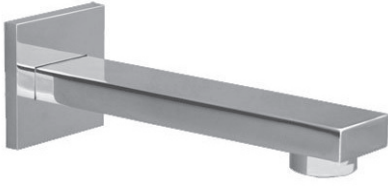

## Product Features

- Includes spout ring
- 1/2" NPT male thread inlet