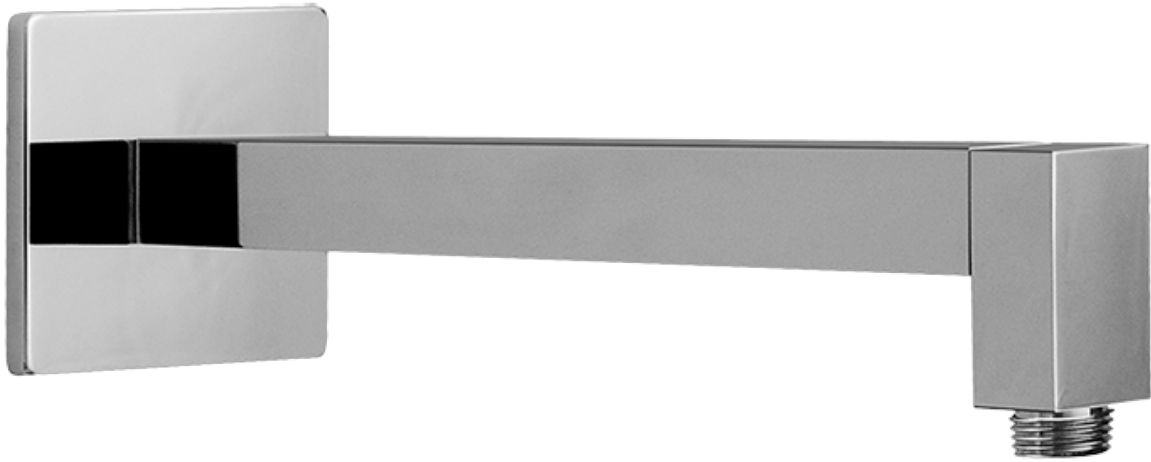

G-7240-LM31S

SHOWER
Concealed Pressure Balancing
Valve Rough
G-7005

GRAFF®

Information

- Anti-scald protection
- 1/2" universal inlets/outlets with male threads
- Built-in service stops
- For use with shower only configuration
- Supplied with protective plastic guard

Finishes

Polished
Chrome

Polished
Chrome with
Black Accents

Steelnix®
(Satin Nickel)

G-7005

Concealed Pressure Balancing Valve Rough

Product Features

- Anti-scald protection
- 1/2" universal inlets/outlets with male threads
- Built-in service stops
- For use with shower only configuration
- Supplied with protective plastic guard

Finishes

Polished
Chrome

Polished
Chrome with
Black Accents

Steelnox®
(Satin Nickel)

G-8438

Aqua-Sense Collection
Contemporary 8" Square Showerhead

Product Features

- 1/4" thick
- 144 no-clog, easy-clean rubber spray nozzles
- Showerhead flow rate ≤ 1.8 max gpm

www.graff-designs.com | phone: 800-954-4723

SHOWER
Contemporary 12" Shower Arm
G-8530

GRAFF[®]

Information

- Includes arm and square flange
- 1/2" NPT male thread inlet
- For use with all showerheads (especially G-8438)