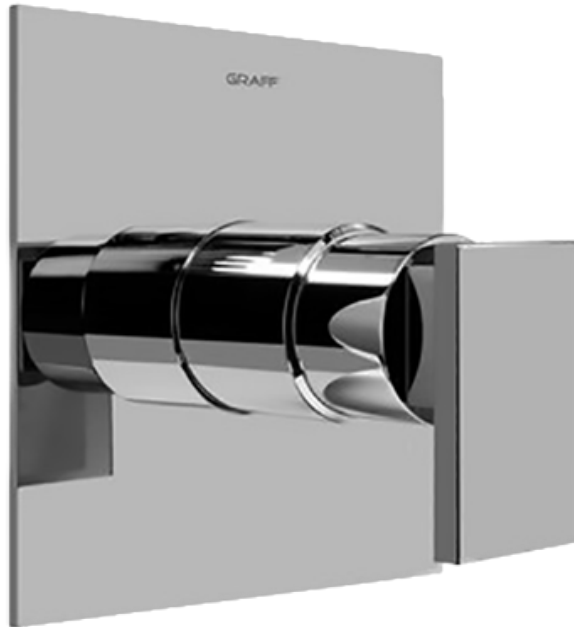

SHOWER
Contemporary Pressure Balancing
Shower Set (Rough & Trim)
G-7240-LM31S

GRAFF®

Information

- 1/2" Rough Valve, Trim Plate, and Handle
- 8" Showerhead with 12" Arm & Flange
- Showerhead flow rate ≤ 1.8 max gpm
- Showerhead features no-clog, easy-clean spray nozzles
- Optional extension kit
- 1/2" rough valve flow rate ~ 7.5 gpm @60 psi
- ADA
- CALGreen

G-7240-LM31S

SHOWER
Concealed Pressure Balancing
Valve Rough
G-7005

GRAFF®

Information

- Anti-scald protection
- 1/2" universal inlets/outlets with male threads
- Built-in service stops
- For use with shower only configuration
- Supplied with protective plastic guard

Finishes

Polished
Chrome

Polished
Chrome with
Black Accents

Steelnix®
(Satin Nickel)

G-7005

Concealed Pressure Balancing Valve Rough

Product Features

- Anti-scald protection
- 1/2" universal inlets/outlets with male threads
- Built-in service stops
- For use with shower only configuration
- Supplied with protective plastic guard

www.graff-faucets.com | phone: 800-954-4723

SHOWER
Solar/Structure SOLID Trim Plate
w/Handle
G-7040-LM31S-T

GRAFF[®]

Information

- Single metal lever handle
- Decorative trim plate
- Use with G-7005 pressure balancing rough valve for shower-only configurations
- To complete package, you must order rough valve
- ADA