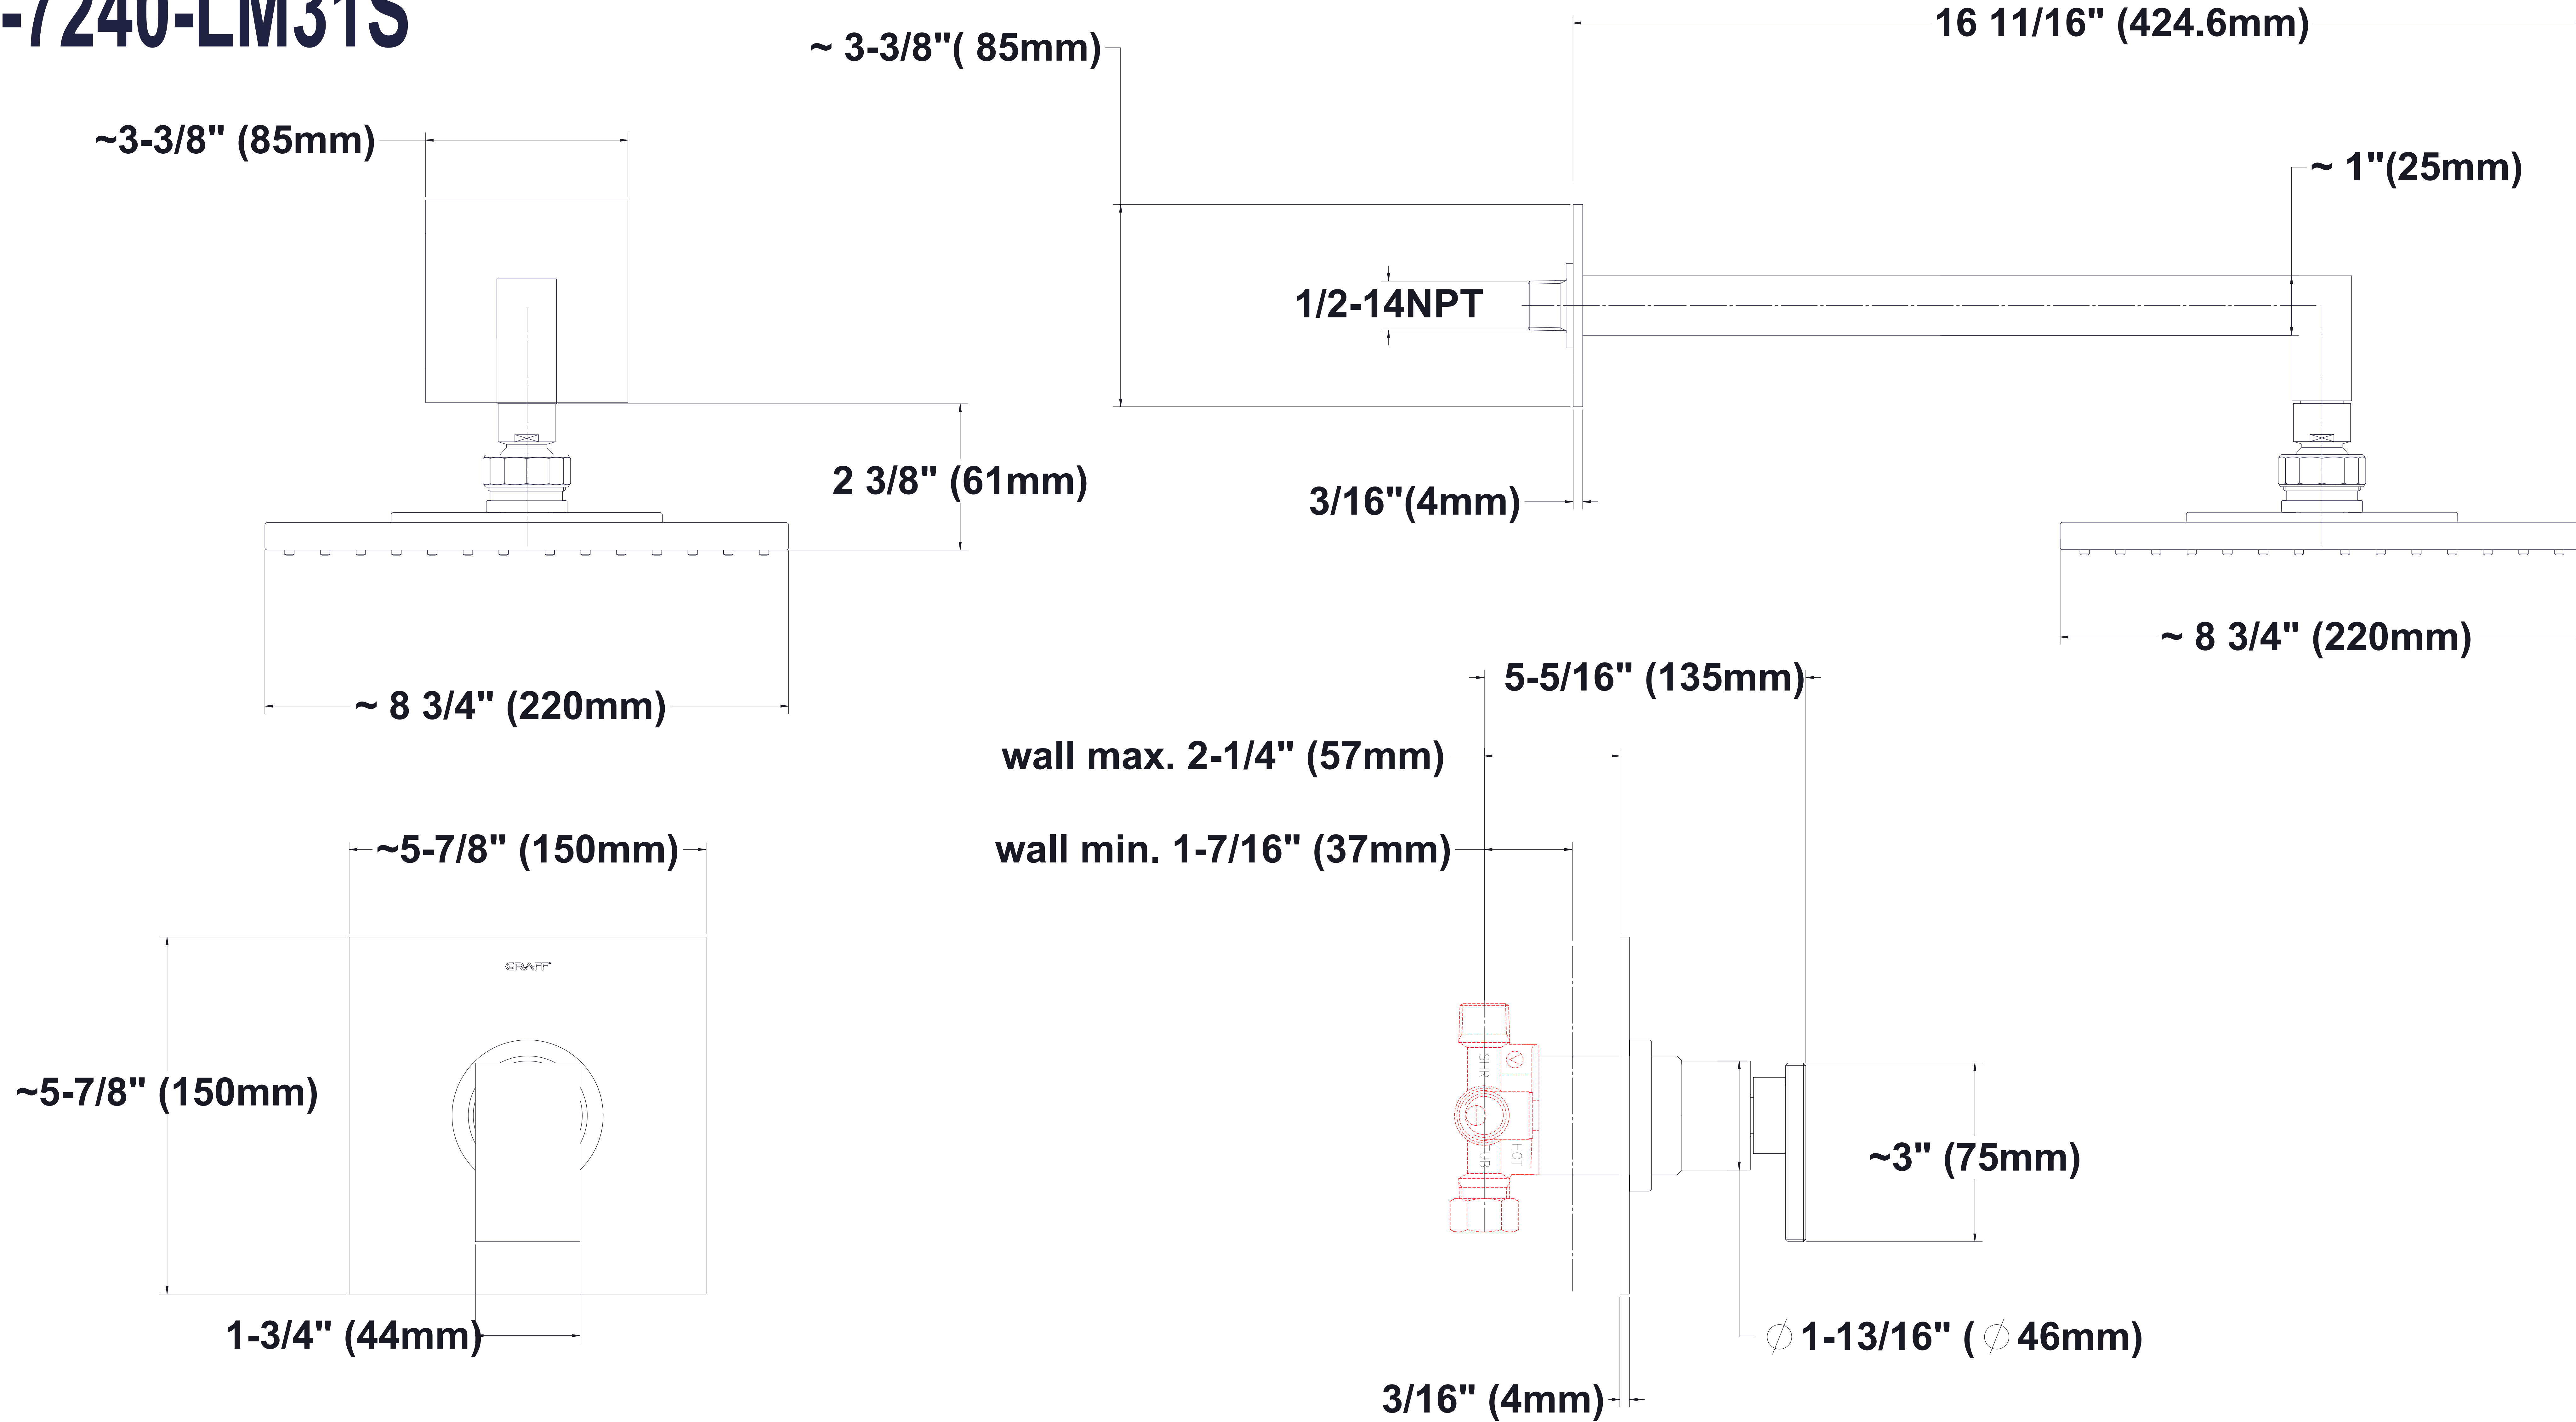

SHOWER
Contemporary Pressure Balancing
Shower Set (Rough & Trim)
G-7240-LM31S

GRAFF®

Information

- 1/2" Rough Valve, Trim Plate, and Handle
- 8" Showerhead with 12" Arm & Flange
- Showerhead flow rate ≤ 1.8 max gpm
- Showerhead features no-clog, easy-clean spray nozzles
- Optional extension kit
- 1/2" rough valve flow rate ~ 7.5 gpm @60 psi
- ADA
- CALGreen

G-7240-LM31S

SHOWER
Concealed Pressure Balancing
Valve Rough
G-7005

GRAFF®

Information

- Anti-scald protection
- 1/2" universal inlets/outlets with male threads
- Built-in service stops
- For use with shower only configuration
- Supplied with protective plastic guard

Finishes

Polished
Chrome

Polished
Chrome with
Black Accents

Steelnix®
(Satin Nickel)

G-7005

Concealed Pressure Balancing Valve Rough

Product Features

- Anti-scald protection
- 1/2" universal inlets/outlets with male threads
- Built-in service stops
- For use with shower only configuration
- Supplied with protective plastic guard

www.graff-faucets.com | phone: 800-954-4723

SHOWER
Solar/Structure SOLID Trim Plate
w/Handle
G-7040-LM31S-T

GRAFF[®]

Information

- Single metal lever handle
- Decorative trim plate
- Use with G-7005 pressure balancing rough valve for shower-only configurations
- To complete package, you must order rough valve
- ADA