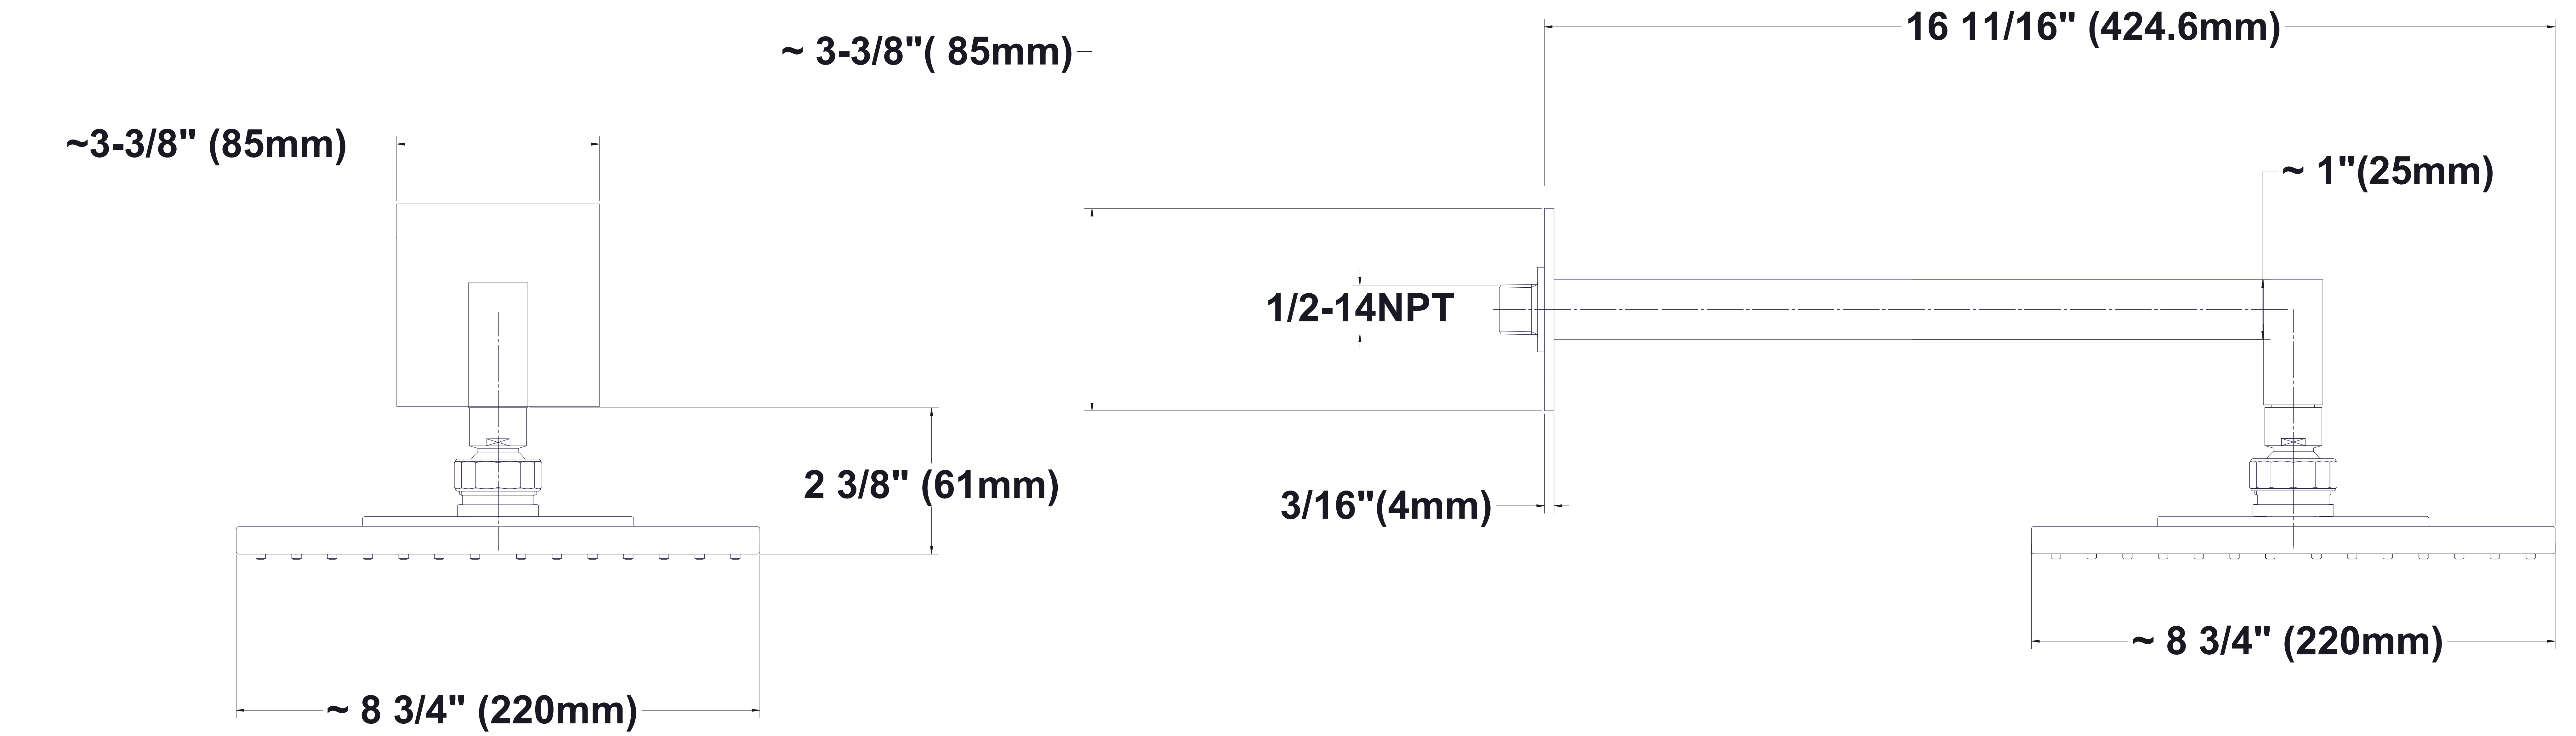

SHOWER
Contemporary Pressure Balancing
Shower Set (Rough & Trim)
G-7240-LM39S

GRAFF[®]

Information

- 1/2" Rough Valve, Trim Plate, and Handle
- 8" Showerhead with 12" Arm & Flange
- Showerhead flow rate ≤ 1.8 max gpm
- Showerhead features no-clog, easy-clean spray nozzles
- Optional extension kit
- 1/2" rough valve flow rate ~ 7.5 gpm @60 psi
- ADA
- CALGreen

G-7240-LM39S

SHOWER
Concealed Pressure Balancing
Valve Rough
G-7005

GRAFF®

Information

- Anti-scald protection
- 1/2" universal inlets/outlets with male threads
- Built-in service stops
- For use with shower only configuration
- Supplied with protective plastic guard