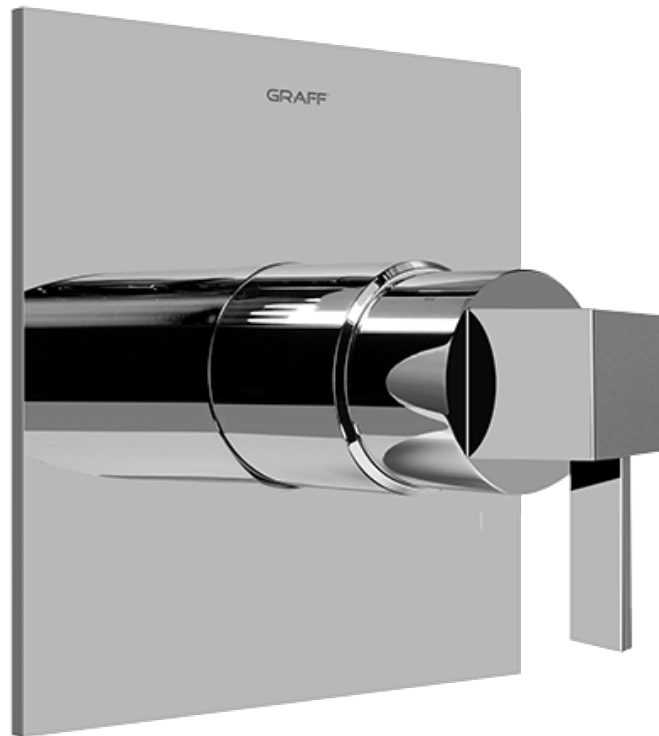

SHOWER
Contemporary Pressure Balancing
Shower Set (Rough & Trim)
G-7240-LM39S

GRAFF[®]

Information

- 1/2" Rough Valve, Trim Plate, and Handle
- 8" Showerhead with 12" Arm & Flange
- Showerhead flow rate ≤ 1.8 max gpm
- Showerhead features no-clog, easy-clean spray nozzles
- Optional extension kit
- 1/2" rough valve flow rate ~ 7.5 gpm @60 psi
- ADA
- CALGreen

G-7240-LM39S

SHOWER
Concealed Pressure Balancing
Valve Rough
G-7005

GRAFF®

Information

- Anti-scald protection
- 1/2" universal inlets/outlets with male threads
- Built-in service stops
- For use with shower only configuration
- Supplied with protective plastic guard

www.graff-faucets.com | phone: 800-954-4723

SHOWER
Qubic Tre SOLID Trim Plate
w/Handle
G-7040-LM39S-T

GRAFF[®]

Information

- Single metal lever handle
- Decorative trim plate
- Use with G-7005 pressure balancing rough valve for shower-only configurations
- To complete package, you must order rough valve
- ADA

GRAFF®

Information

- 1/4" thick
- 144 no-clog, easy-clean rubber spray nozzles
- Recommended use with ceiling shower arm
- Recommended for use at no more than 10 degrees tilt
- Showerhead flow rate ≤ 1.8 max gpm
- CALGreen