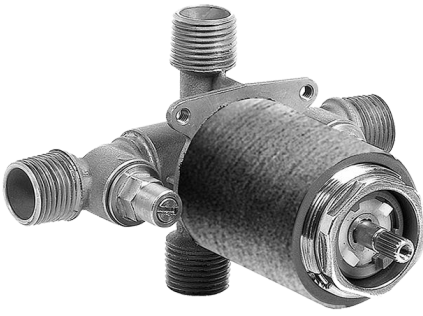

SHOWER
Contemporary Pressure Balancing
Shower Set (Rough & Trim)
G-7240-LM39S

GRAFF[®]

Information

- 1/2" Rough Valve, Trim Plate, and Handle
- 8" Showerhead with 12" Arm & Flange
- Showerhead flow rate ≤ 1.8 max gpm
- Showerhead features no-clog, easy-clean spray nozzles
- Optional extension kit
- 1/2" rough valve flow rate ~ 7.5 gpm @60 psi
- ADA
- CALGreen

G-7240-LM39S

SHOWER
Concealed Pressure Balancing
Valve Rough
G-7005

GRAFF®

Information

- Anti-scald protection
- 1/2" universal inlets/outlets with male threads
- Built-in service stops
- For use with shower only configuration
- Supplied with protective plastic guard

Finishes

Brushed
Nickel

Olive Bronze

Polished
Chrome

Polished
Nickel

Steelnox®
(Satin Nickel)

G-7005

Concealed Pressure Balancing Valve Rough

GRAFF®

Information

- 1/4" thick
- 144 no-clog, easy-clean rubber spray nozzles
- Recommended use with ceiling shower arm
- Recommended for use at no more than 10 degrees tilt
- Showerhead flow rate ≤ 1.8 max gpm
- CALGreen