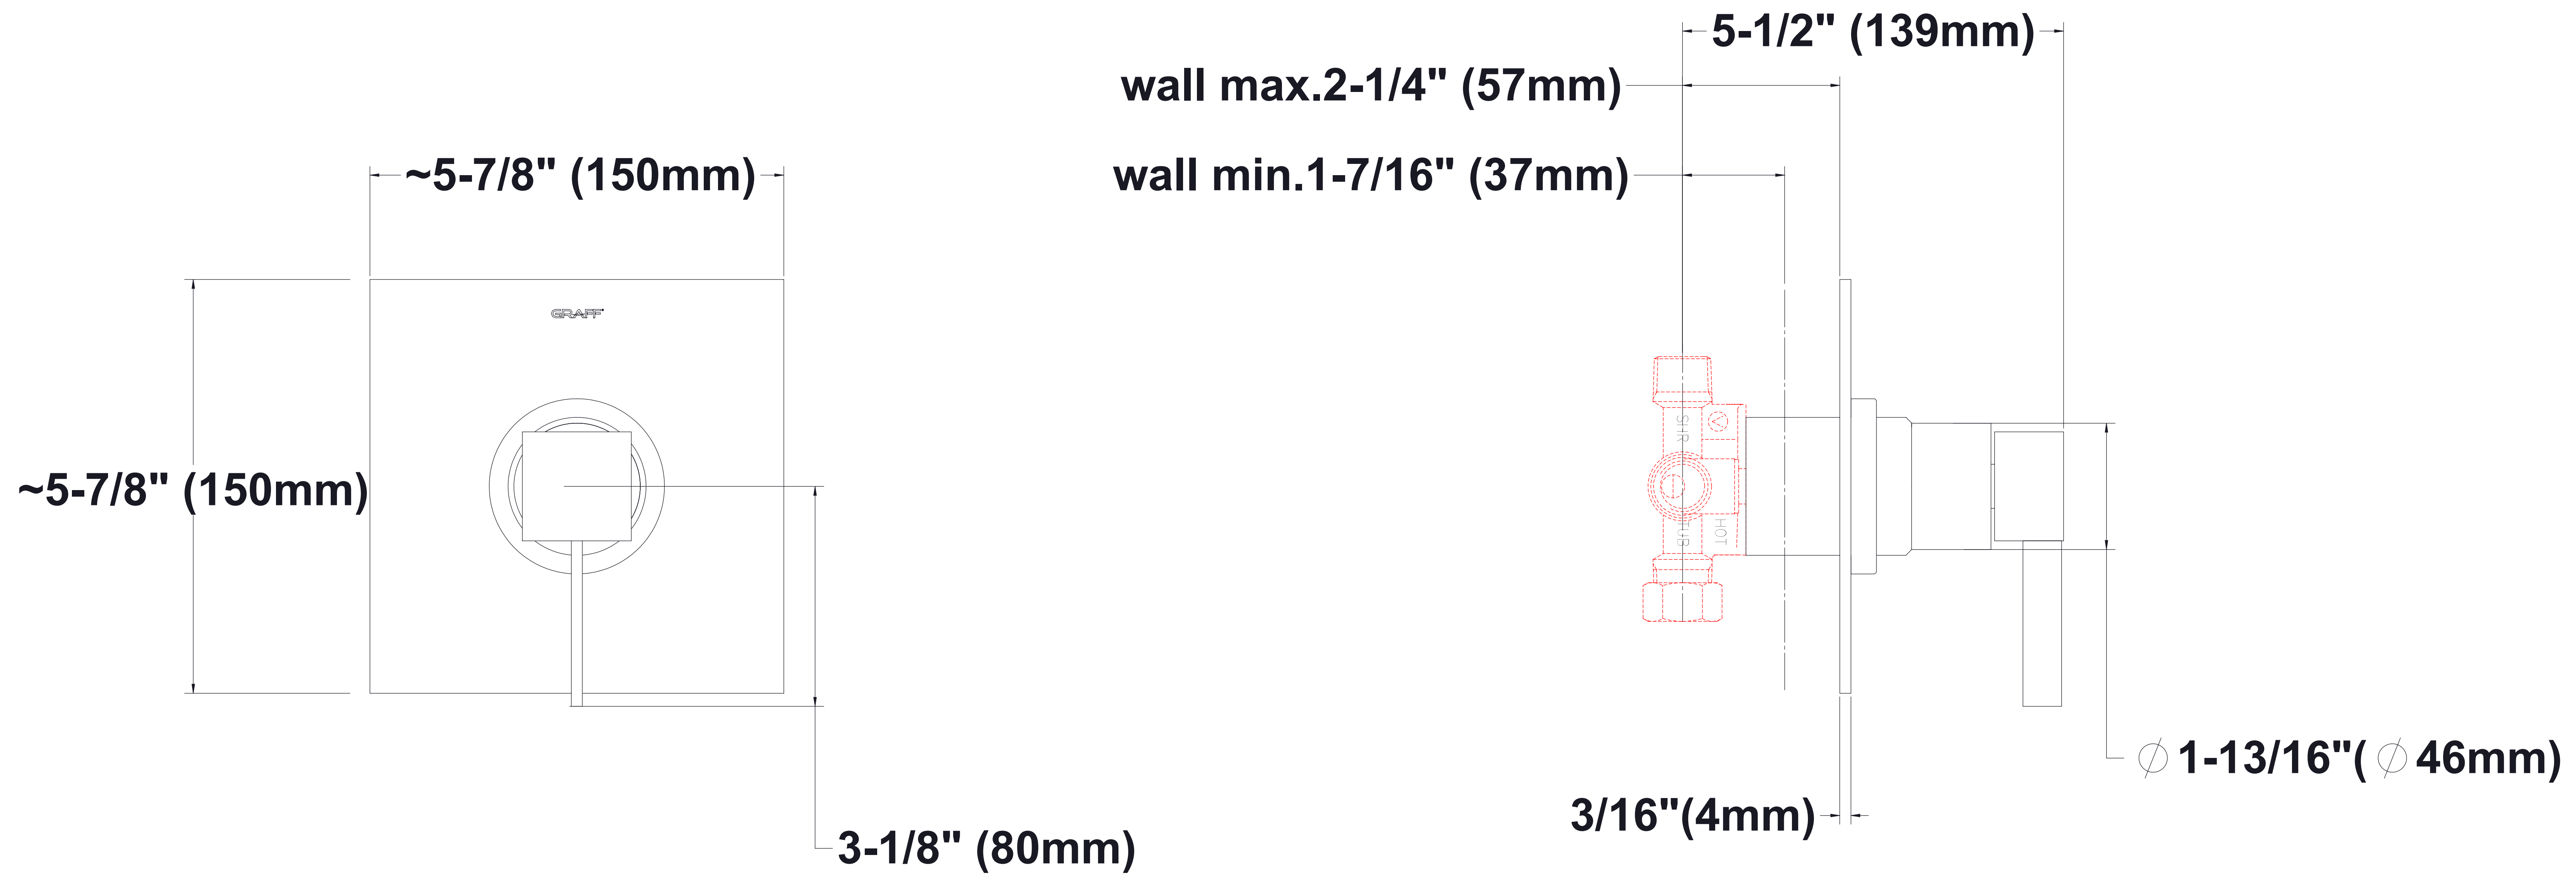

SHOWER
Contemporary Pressure Balancing
Shower Set (Rough & Trim)
G-7240-LM39S

GRAFF[®]

Information

- 1/2" Rough Valve, Trim Plate, and Handle
- 8" Showerhead with 12" Arm & Flange
- Showerhead flow rate ≤ 1.8 max gpm
- Showerhead features no-clog, easy-clean spray nozzles
- Optional extension kit
- 1/2" rough valve flow rate ~ 7.5 gpm @60 psi
- ADA
- CALGreen

G-7240-LM39S

SHOWER
Concealed Pressure Balancing
Valve Rough
G-7005

GRAFF®

Information

- Anti-scald protection
- 1/2" universal inlets/outlets with male threads
- Built-in service stops
- For use with shower only configuration
- Supplied with protective plastic guard