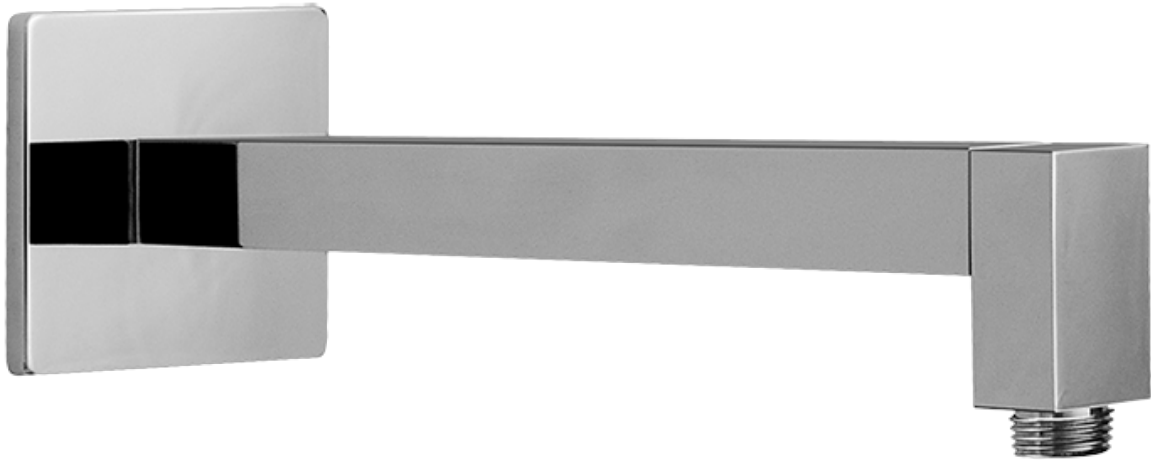

G-7240-LM39S

SHOWER
Concealed Pressure Balancing
Valve Rough
G-7005

GRAFF®

Information

- Anti-scald protection
- 1/2" universal inlets/outlets with male threads
- Built-in service stops
- For use with shower only configuration
- Supplied with protective plastic guard

www.graff-faucets.com | phone: 800-954-4723

SHOWER
Qubic Tre SOLID Trim Plate
w/Handle
G-7040-LM39S-T

GRAFF[®]

Information

- Single metal lever handle
- Decorative trim plate
- Use with G-7005 pressure balancing rough valve for shower-only configurations
- To complete package, you must order rough valve
- ADA

Finishes

Brushed
Nickel

Olive Bronze

Polished
Chrome

Polished
Nickel

Steelnox®
(Satin Nickel)

G-8438

Aqua-Sense Collection
Contemporary 8" Square Showerhead

www.graff-designs.com | phone: 800-954-4723

SHOWER
Contemporary 12" Shower Arm
G-8530

GRAFF®

Information

- Includes arm and square flange
- 1/2" NPT male thread inlet
- For use with all showerheads (especially G-8438)