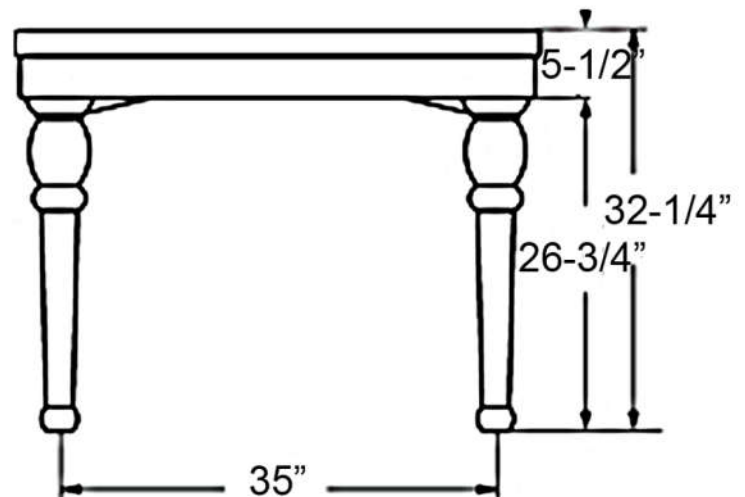

Dimensions of fixture are nominal and may vary within the range of tolerances established by ANSI Standard A112.19.2.2013. Dimensions and specifications subject to change without notice.