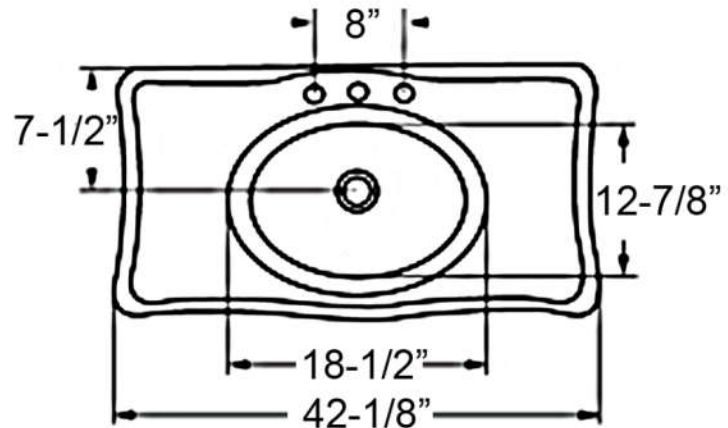

# VERSAILLES 42" CONSOLE

Cat. No.  
PGVCL

W: 42-1/8"

D: 22-1/2"

H: 32-1/4"

42" console side deck: 9-1/2"

Back of basin to center of faucet: 2-1/2"

Back of basin to center of drain: 7-1/2"

Mount bolts height: 29-1/2"

Faucet and spout holes: 1-3/8"

### Interior Dimensions:

Basin Interior: 18-1/2" x 12-7/8"

Basin Depth: 9-1/4"

### Colors:

WH White

**Compliance Certification**  
Meets or exceeds the following specifications: ASME 112.19.2.2013 for Fire Clay fixtures.

Dimensions of fixture are nominal and may vary within the range of tolerances established by ANSI Standard A112.19.2.2013. Dimensions and specifications subject to change without notice.