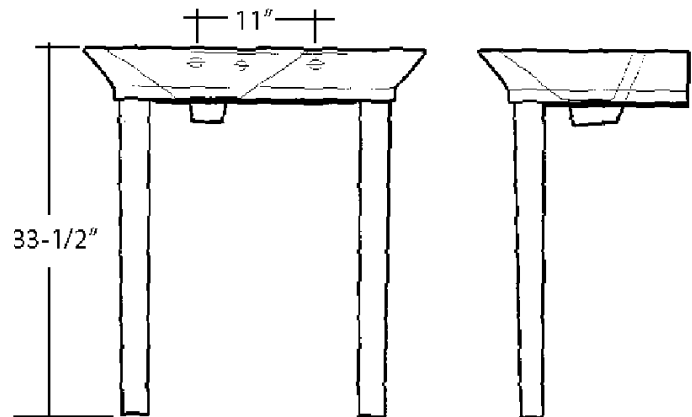

Dimensions of fixture are nominal and may vary within the range of tolerances established by ASME Standard A112.19.2.2013 Dimensions and specifications subject to change without notice.