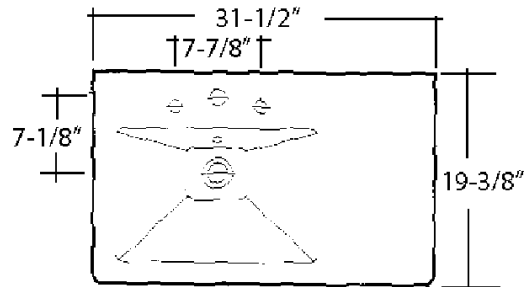

Dimensions of fixture are nominal and may vary within the range of tolerances established by ASME Standard A112.19.2.2013 Dimensions and specifications subject to change without notice.