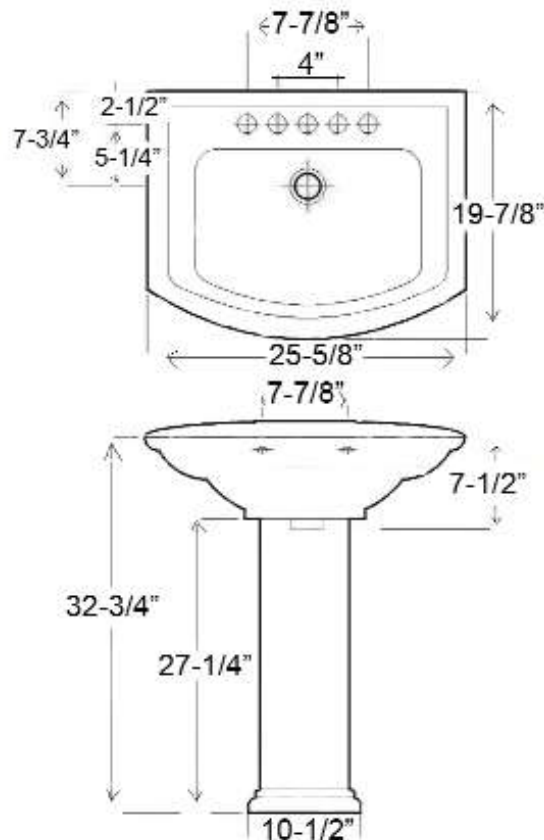

# WASHINGTON 650 PEDESTAL LAVATORY

Cat. No.  
3-41X

Faucet not included

W: 25-5/8"  
D: 19-7/8"  
H: 32-3/4"  
Flange: 1-5/8"

Column: 26-7/8"L x 10-1/2"W x 7-1/2"D

## Interior Dimensions:

Basin Interior:	16" x 12"
Basin Depth:	7-1/2"
Back of basin to center of faucet:	2-1/2"
Back of basin to center of drain:	7-3/4"
Mount bolts height:	32"
Mount holes cc:	7-7/8"
Faucet and spout holes:	1-3/8"

## Features:

- ▶ Made of Vitreous China
- ▶ Pre-drilled overflow
- ▶ Available for 4" centerset or 8" Widespread
- ▶ Mounting Hardware Included
- ▶ For ease installation order **Hangers** (pair) or **Bracket** (one)

## Colors:

WH White

Meets or exceeds the following specifications: ASME A112.19.2 2013 and CSA B45.1-13 for ceramic plumbing fixtures.

Dimensions of fixture are nominal and may vary within the range of tolerances established by ASMEI Standard A112.19.2-2013. Dimensions and specifications subject to change without notice.