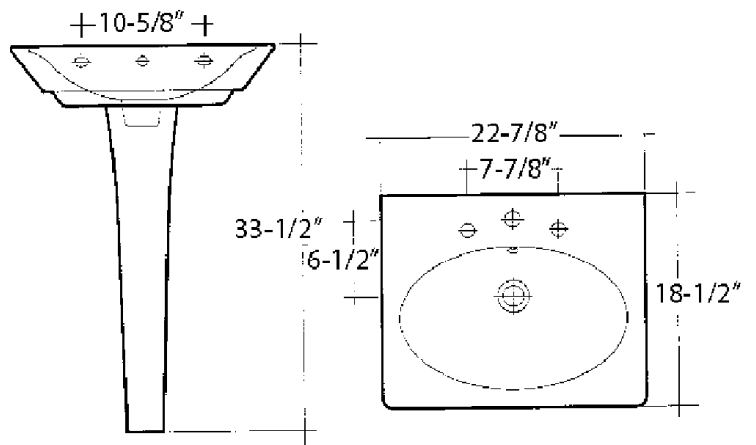

# OPULENCE “Her” PEDESTAL LAVATORY

Cat. No  
3-371, 378

W: 22-7/8"  
D: 18-1/2"  
H: 33 1/2"

Column: 6-1/4" L (Top)  
3-1/4" L (Bottom)  
5-1/2" W X 28-3/4" H

## Interior Dimensions:

Basin Interior:	19-3/4" x 12-1/4"
Basin Depth:	4-1/2"
Back of basin to center of faucet:	2-3/8"
Back of basin to center of drain:	9"
Depth to overflow:	3-1/2"
Mount bolts height:	31-1/4"
Mount holes cc:	10-5/8"
Faucet and spout holes:	1-3/8"

## Colors:

WH White

**Compliance Certification**  
Meets or exceeds the following specifications: ASME A112.19.1 2013 AND CSA B45.2-13 for Vitreous China fixtures.

Dimensions of fixture are nominal and may vary within the range of tolerances established by ASME Standard A112.19.2. Dimensions and specifications subject to change without notice.