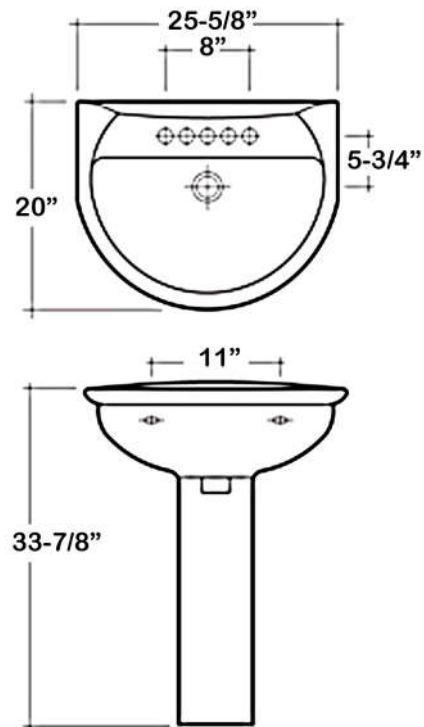

KARLA 650 PEDESTAL LAVATORY

CAT. NO
3-35X

W: 25-5/8"
D: 20"
H: 33-7/8"

Column: 27-3/8" L X 8" W X 5-7/8" D

Back of basin to center of faucet: 2-3/4"
Back of basin to center of drain: 8"
Mount bolts height: 31"
Mount holes cc: 11"

Interior Dimensions:

Basin interior: 21-1/2" x 13"
Basin depth: 6"
Faucet and spout holes: 1-3/8"

Features:

- ▶ Made of Vitreous China
- ▶ Available for 1 hole, 4"cc or 8" widespread
- ▶ Pre-drilled overflow
- ▶ Mounting Hardware Included
- ▶ For ease installation order Hangers (pair) or Bracket (one)

Colors:

WH White

Compliance Certification
Meets or exceeds the following specifications: ASME A112.19.2-2013 and CSA B45.1-13 for ceramic plumbing fixtures.

Dimensions of fixture are nominal and may vary within the range of tolerances established by ASME Standard A112.19.2-2013. Dimensions and specifications subject to change without notice.