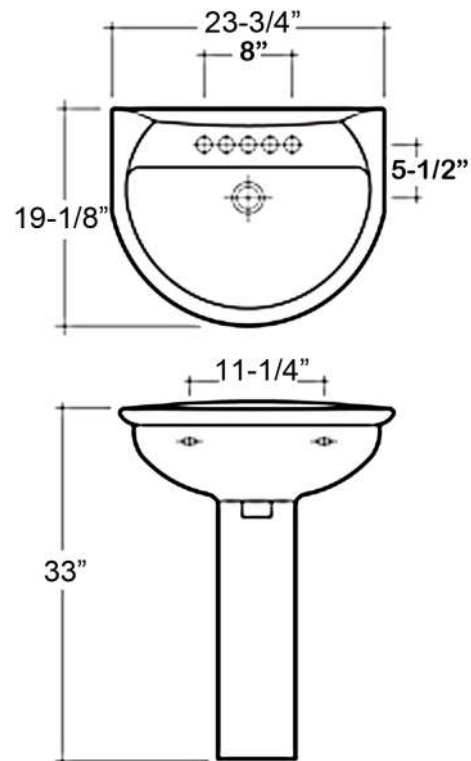

KARLA 605 PEDESTAL LAVATORY

Cat. No.
3-30X

Faucet not included

Features:

- ▶ Made of Vitreous China
- ▶ Available for 1 hole, 8" widespread or 4" cc
- ▶ Pre-drilled overflow hole
- ▶ Mounting Hardware Included
- ▶ For ease installation orders **Hangers** (pair) or **Bracket** (one)

Colors:

WH White

Compliance Certification
Meets or exceeds the following specifications: ASME A112.19.2:2013 and CSA B45.1-13 for ceramic plumbing fixtures.

W: 23 3/4"
D: 19 1/8"
H: 33"

Column: 27-3/8"L x 8"W x 5-7/8"D

Interior Dimensions:

Basin Interior: 20" x 14"
Basin Depth: 7"
Mount bolts height: 31"
Mount holes cc: 11-1/4"
Faucet and spout holes: 1-1/8"(4")
1-3/8"(8")

Dimensions of fixture are nominal and may vary within the range of tolerances established by ASME Standard A112.19.2-2013. Dimensions and specifications subject to change without notice.