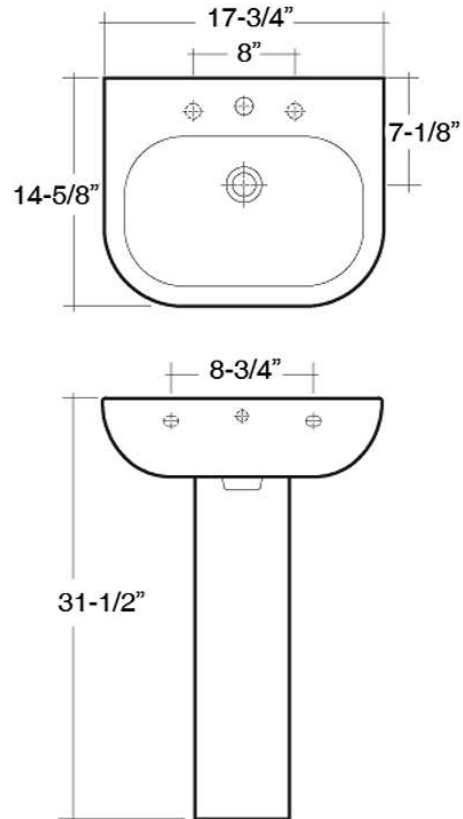

TONIQUE 450 PEDESTAL LAVATORY

Cat. No.
3-202X

W: 17-3/4"
D: 14-5/8"
H: 31 1/2"

Column Dimensions

Column: 26-3/4" X 5-7/8" X 5-3/4"

Interior Dimensions:

Basin interior:	15-3/4" X 8-3/4"
Basin depth:	5"
Mount bolts height:	30"
Mount holes cc:	8-3/4"
Back of basin to center of faucet :	2-1/2"
Back of basin to center of drain:	7"
Faucet hole diameter:	1-3/8"

Features:

- ▶ Made of Vitreous China
- ▶ Available for 1 hole (3-2021) or 8" widespread (3-2028)
- ▶ Pre-drilled overflow hole
- ▶ Back of column is open
- ▶ Mounting Hardware Included
- ▶ For ease installation order Hangers (pair) or Bracket (one)

Colors:
WH White

Compliance Certification
Meets or exceeds the following specifications: ASME A112.19.2 2013 and CSA B45.1-13 for plumbing fixtures.

Dimensions of fixture are nominal and may vary within the range of tolerances established by ASME Standard A112.19.2-2008. Dimensions and specifications subject to change without notice.