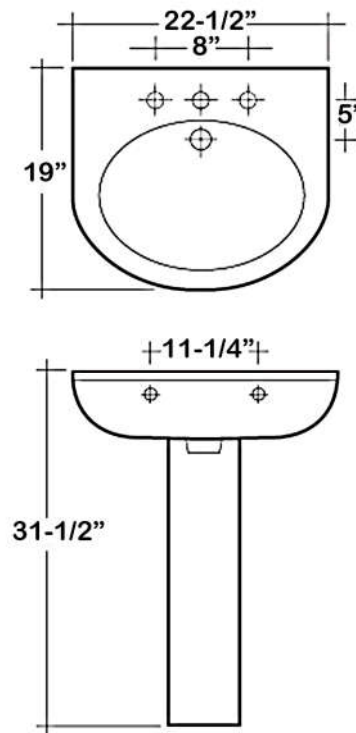

**CYNTHIA 570
PEDESTAL
LAVATORY**

CAT. NO
3-17X

W: 22-1/2"
D: 19"
H: 31-1/2"

Column: 6" L X 6-1/4" W X 25-3/4" H

Back of basin to center of faucet: 2-1/4"
Back of basin to center of drain: 6-1/2"
Mount bolts height: 29-1/2"
Mount holes cc: 11-1/4"

Interior Dimensions:

Basin interior: 18" x 13"
Basin depth: 5-1/2"
Faucet and spout holes: 1-3/8"

Features:

- ▶ Made of Vitreous China
- ▶ Available for 1 hole or 8" widespread
- ▶ Mounting Hardware Included
- ▶ Simplify installation with Hangers (pair) or Bracket (one), to be purchase separately

Colors:

WH White

Compliance Certification
Meets or exceeds the following specifications: ASME A112.19.2 2013 and CSA B45.1-13 for ceramic plumbing fixtures.

Dimensions of fixture are nominal and may vary within the range of tolerances established by ASME Standard A112.19.2-2013. Dimensions and specifications subject to change without notice.