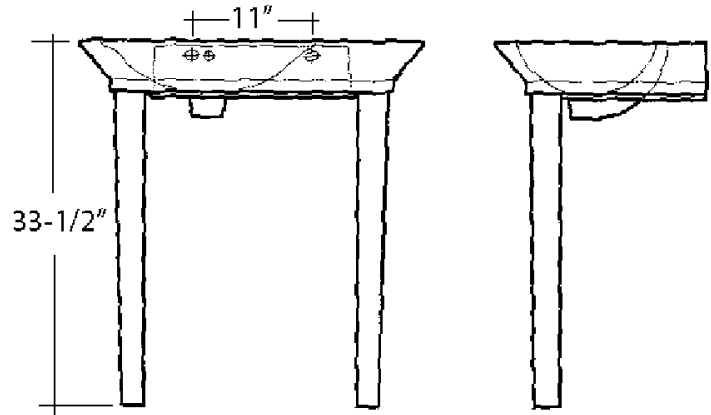

OPULENCE "Her" SMALL CONSOLE

Cat. No
965, 966

Faucet not included

W: 31-1/2"
D: 19-3/8"
H: 33-1/2"

Leg Dimensions

Length: 29" (1 1/8" Slides into basin bottom)
Bottom: 2" W X 2 1/2" D
Top: 2 3/4" W X 2 3/4" D

Interior Dimensions:

Basin Interior:	19-3/4" x 12-7/8"
Basin Depth:	4-1/2"
Side Deck:	9-3/4"
Back of basin to center of faucet:	2-1/4"
Back of basin to center of drain:	11"
Mount bolts height:	31-1/4"
Mount holes cc:	11"
Faucet and spout holes:	1-1/4"

Features:

- ▶ Fine fire clay construction
- ▶ Transitional style
- ▶ Oval basin
- ▶ Available pre-drilled for 1-hole faucet (**965**) or 8" widespread (**966**)
- ▶ Mounting Hardware Included
- ▶ Pre-drilled overflow hole

Colors:

WH White

Compliance Certification

Meets or exceeds the following specifications: ASME A112.19.1 2013 AND CSA B45.2-08 for Fire Clay fixtures.

Dimensions of fixture are nominal and may vary within the range of tolerances established by ASME Standard A112.19.2. Dimensions and specifications subject to change without notice.