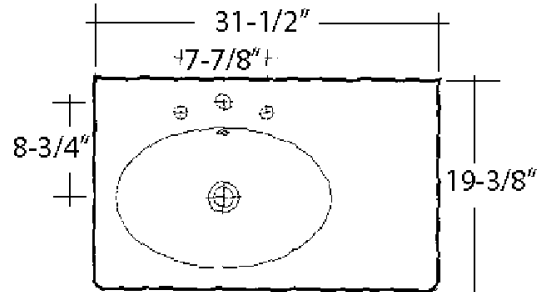

Dimensions of fixture are nominal and may vary within the range of tolerances established by ASME Standard A112.19.2. Dimensions and specifications subject to change without notice.