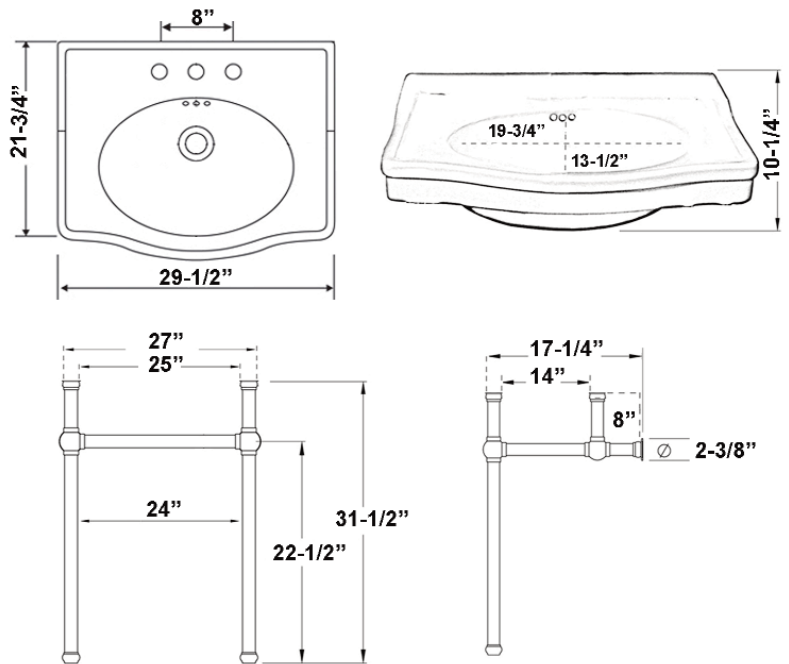

Dimensions of fixture are nominal and may vary within the range of tolerances established.