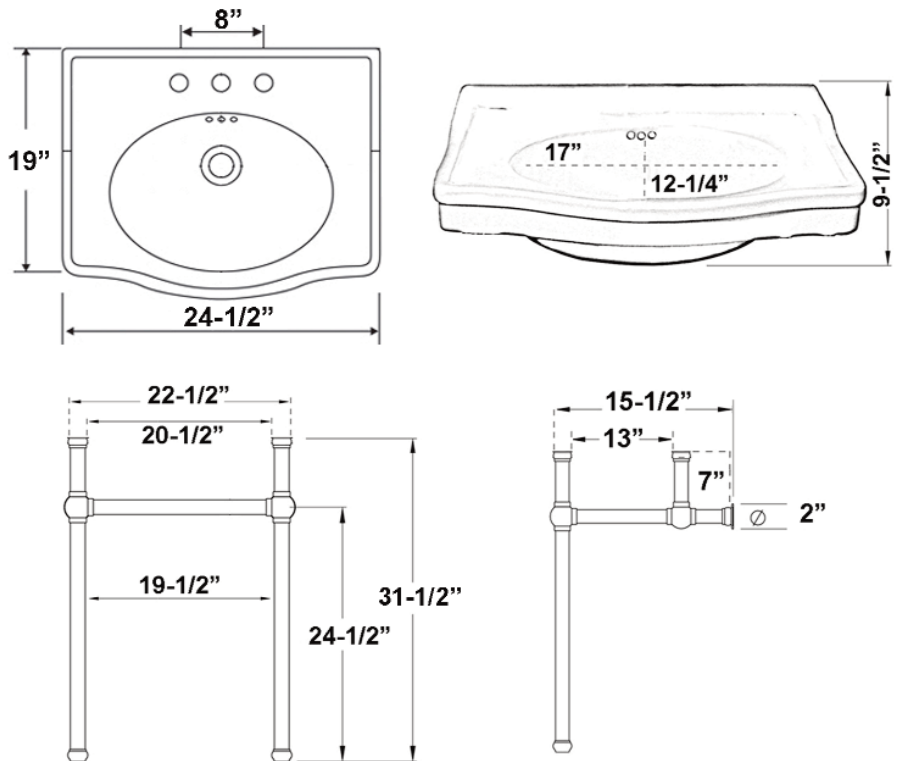

24" CALI CONSOLE WITH BRASS STAND

Cat. No
749WH, 750WH, 758WH

Faucet not included

W: 24-1/2"
D: 19"
H: 37"

Mounting hardware T801A

Interior Dimensions:

Basin Interior:	17" X 12-1/4"
Water Depth to OF:	5-7/8"
Faucet and Spout Hole:	1-1/2"
Sink Maximum Mount Bolts Height:	31-1/2"
Mount Bolt Height for Stand:	24-1/2"

Features:

- ▶ Basin is vitreous china
- ▶ Stand is made of 1" brass tubing
- ▶ Pre-drilled overflow
- ▶ Pre-drilled for single hole (749WH), 4" centerset (758WH) or 8" widespread faucet (750WH)
- ▶ Rim thickness 9-1/2"
- ▶ Accommodates 1-1/2" drain
- ▶ Stand is available in 5 finishes
- ▶ Mounting hardware included

Colors:

BN Brushed Nickel	CP Polished Chrome
PN Polished Nickel	PB Polished Brass
ORB Oil Rubbed Bronze	

Dimensions of fixture are nominal and may vary within the range of tolerances established.