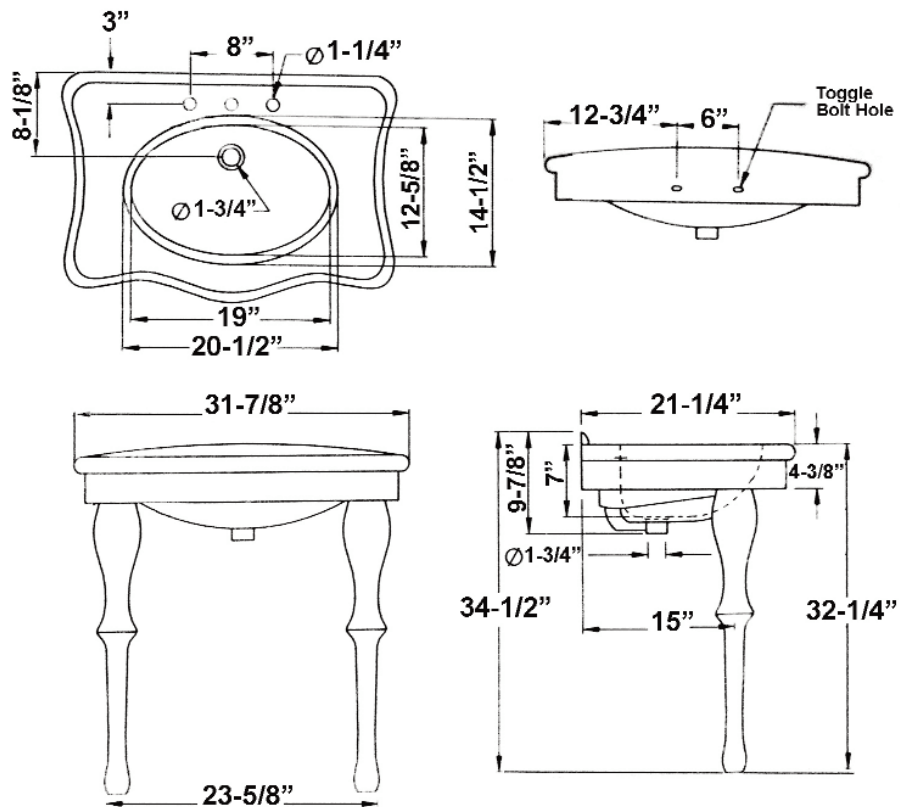

35" PEYTON CONSOLE

Cat. No
721WH, 728WH

Faucet not included

W: 31-7/8"
D: 21-1/4"
H: 34-1/2"

Interior Dimensions:

Basin Interior: 20-1/2" X 12-5/8"
Basin Depth: 7"
Water Depth to OF: 4-3/4"

Features:

- ▶ Made of Vitreous China
- ▶ Available for 1 Hole (721WH) or 8" Widespread (728WH) faucet
- ▶ Pre-drilled overflow hole
- ▶ Decorative backsplash
- ▶ Mount bolts height 32"
- ▶ Mounting hardware included
- ▶ Accomodates 1-1/2" drain

Colors:

WH White

Dimensions of fixture are nominal and may vary within the range of tolerances established.