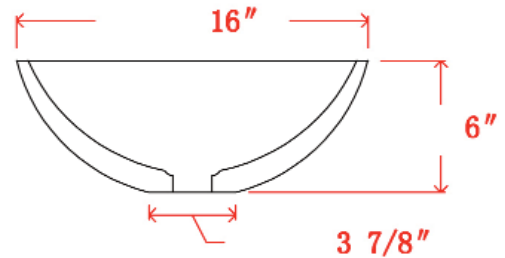

**DESMOND  
ABOVE COUNTER  
GRANITE BASIN**

Cat. No  
7-706

Basin Diameter: 16"  
Above Counter Height: 6"

Interior diameter: 15"  
Basin depth: 5-1/2"

**Features:**

- ▶ Hand carved natural granite
- ▶ Polished interior and exterior
- ▶ No overflow
- ▶ Use with grid drain 5601 or Umbrella drain UD701

**Finish**

- GPBE** Black Granite
- GPBG** Blue-Gray Granite
- GPBL** Black Granite

Dimensions of fixture are nominal and may vary within the range of tolerances established by ASME Standard A112.19.2. Dimensions and specifications subject to change without notice.