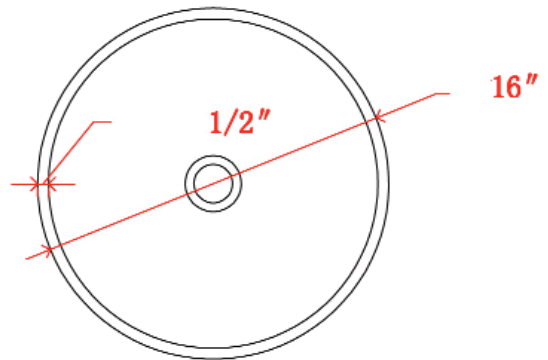

**DESMOND  
ABOVE COUNTER  
GRANITE BASIN**

Cat. No  
7-706

Basin Diameter: 16"  
Above Counter Height: 6"

Interior diameter: 15"  
Basin depth: 5-1/2"

**Features:**

- ▶ Hand carved natural granite
- ▶ Polished interior and exterior
- ▶ No overflow
- ▶ Use with grid drain 5601 or Umbrella drain UD701

**Finish**

- GPBE** Black Granite
- GPBG** Blue-Gray Granite
- GPBL** Black Granite

Dimensions of fixture are nominal and may vary within the range of tolerances established by ASME Standard A112.19.2. Dimensions and specifications subject to change without notice.