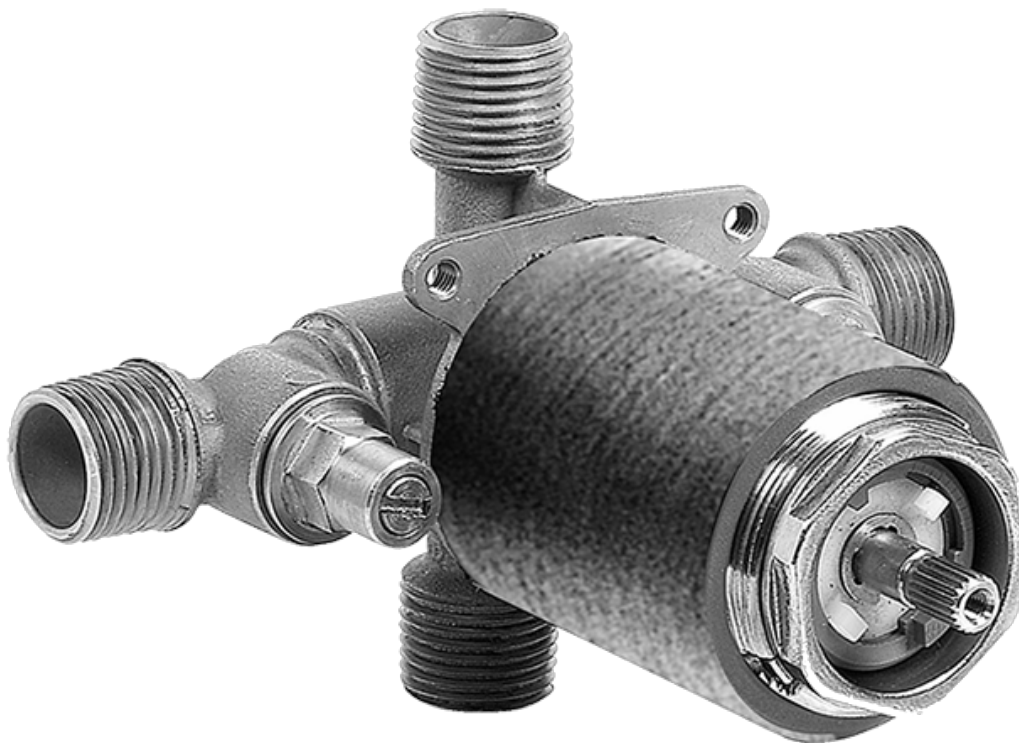

SHOWER
Contemporary Pressure Balancing
Shower Set (Rough & Trim)
G-7240-LM40S

GRAFF®

Information

- 1/2" Rough Valve, Trim Plate, and Handle
- 8" Showerhead with 12" Arm & Flange
- Showerhead Features No-Clog, Easy-Clean Spray Nozzles
- 1/2" Rough Valve Flow Rate ~7.5 gpm @60 psi
- Flow Rates: showerhead ≤ 2.0 max gpm
- ADA
- CALGreen

G-7240-LM40S

SHOWER
Concealed Pressure Balancing
Valve Rough
G-7005

GRAFF[®]

Information

- Anti-scald protection
- 1/2" universal inlets/outlets with male threads
- Built-in service stops
- For use with shower only configuration
- Supplied with protective plastic guard

Finishes

Polished
Chrome

Steelnox[®]
(Satin Nickel)

G-7005

Concealed Pressure Balancing Valve Rough

Product Features

- Anti-scald protection
- 1/2" universal inlets/outlets with male threads
- Built-in service stops
- For use with shower only configuration
- Supplied with protective plastic guard

Finishes

Polished
Chrome

Steelnox®
(Satin Nickel)

G-7040

SHOWER
8" Square Brass Showerhead
G-8438

GRAFF®

Information

- 1/4" thick
- 144 no-clog, easy-clean rubber spray nozzles
- Recommended use with ceiling shower arm
- Recommended for use at no more than 10 degrees tilt
- Showerhead flow rate ≤ 1.8 max gpm
- CALGreen