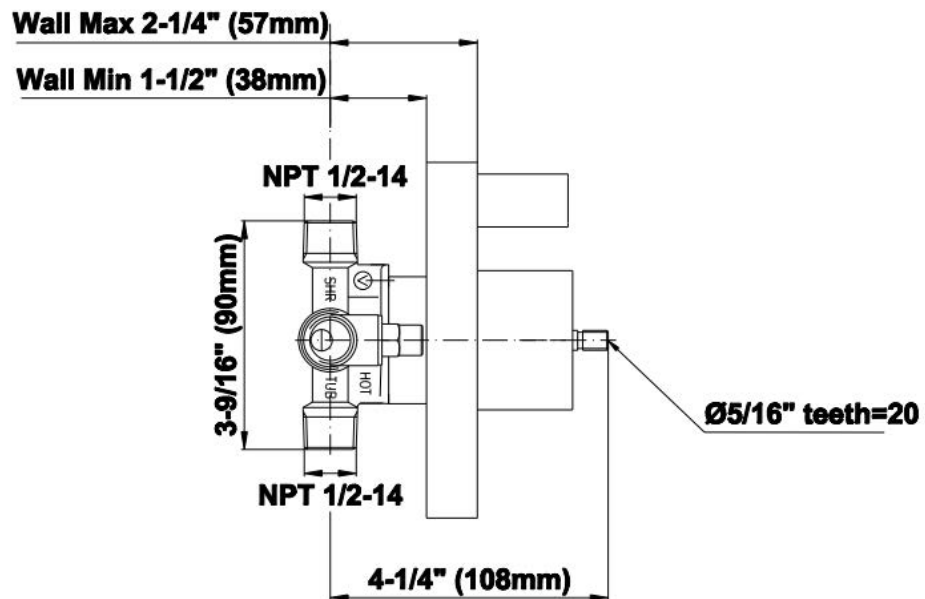

Pressure Balance Rough G-7005

The measurements shown are for reference only. Products and specifications shown are subject to change without notice. Revised 7/2017.

www.graff-faucets.com | phone: 800-954-4723