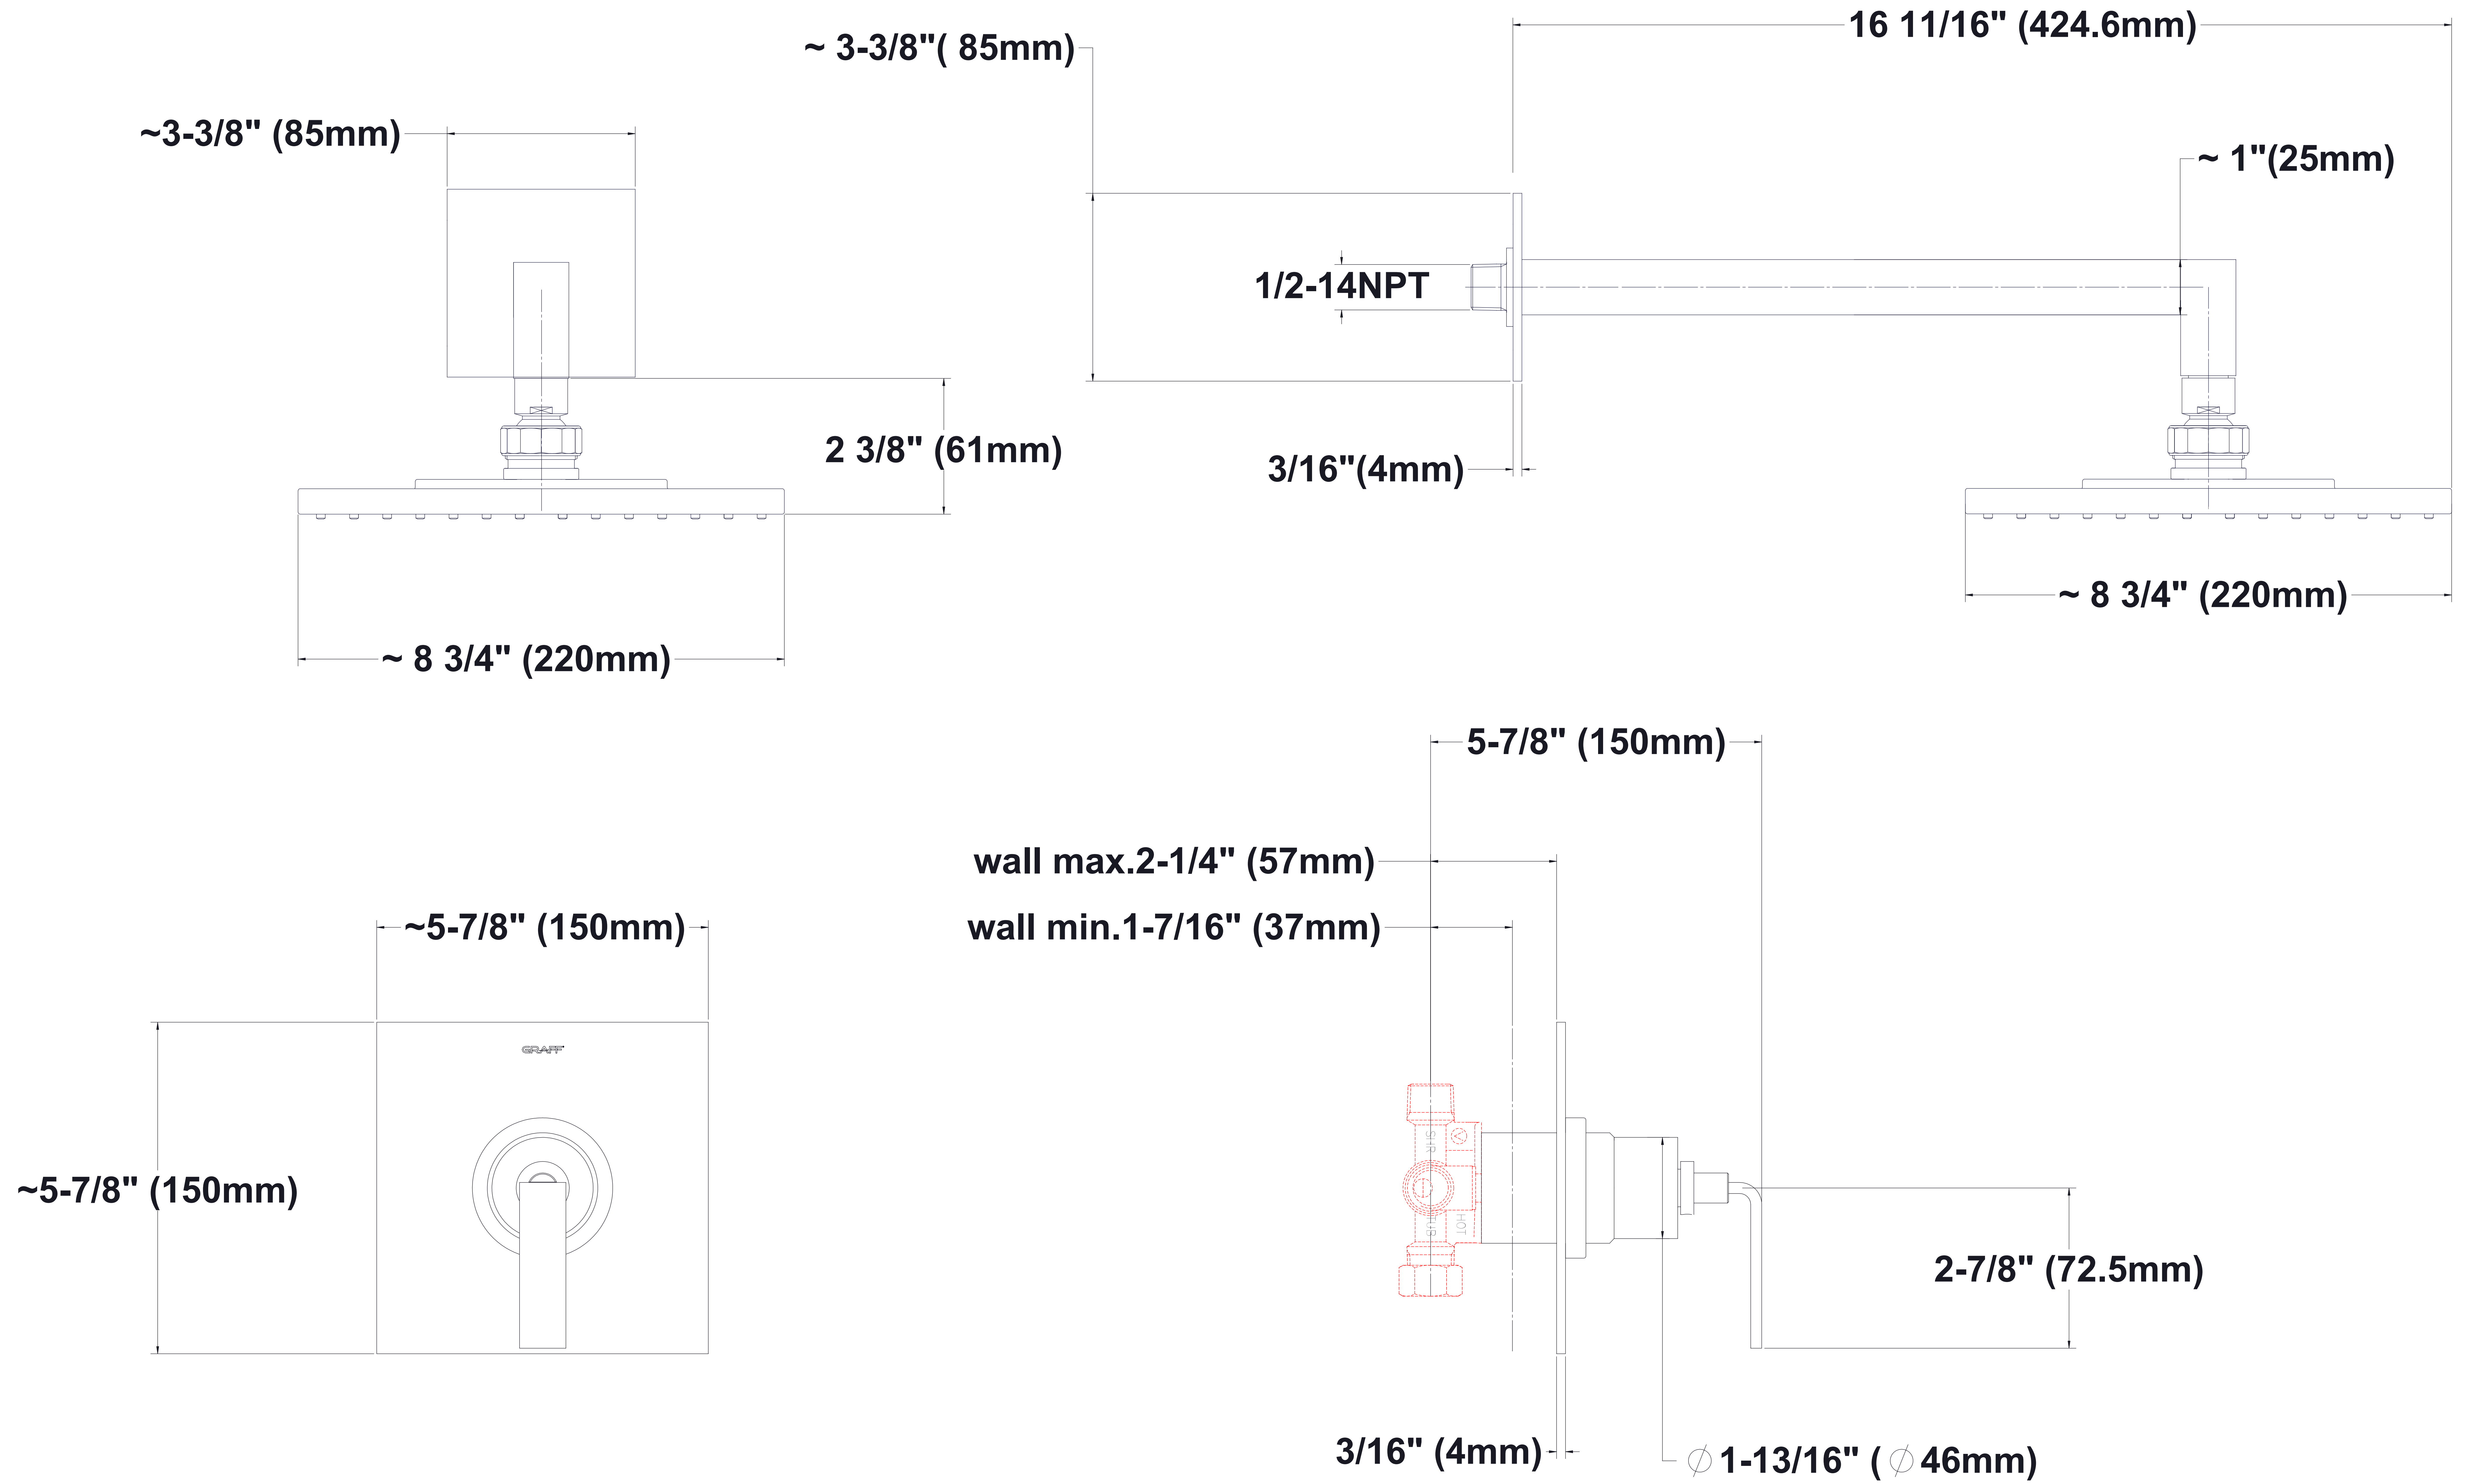

SHOWER
Contemporary Pressure Balancing
Shower Set (Rough & Trim)
G-7240-LM40S

GRAFF®

Information

- 1/2" Rough Valve, Trim Plate, and Handle
- 8" Showerhead with 12" Arm & Flange
- Showerhead Features No-Clog, Easy-Clean Spray Nozzles
- 1/2" Rough Valve Flow Rate ~7.5 gpm @60 psi
- Flow Rates: showerhead ≤ 2.0 max gpm
- ADA
- CALGreen

G-7240-LM40S

SHOWER
Concealed Pressure Balancing
Valve Rough
G-7005

GRAFF[®]

Information

- Anti-scald protection
- 1/2" universal inlets/outlets with male threads
- Built-in service stops
- For use with shower only configuration
- Supplied with protective plastic guard

www.graff-faucets.com | phone: 800-954-4723

SHOWER
Immersion SOLID Trim Plate
w/Handle
G-7040-LM40S-T

GRAFF®

Information

- Single metal lever handle
- Decorative trim plate
- Use with G-7005 pressure balancing rough valve for shower-only configurations
- To complete package, you must order rough valve
- ADA

Finishes

Polished
Chrome

Steelnox®
(Satin Nickel)

G-7040

SHOWER
8" Square Brass Showerhead
G-8438

GRAFF®

Information

- 1/4" thick
- 144 no-clog, easy-clean rubber spray nozzles
- Recommended use with ceiling shower arm
- Recommended for use at no more than 10 degrees tilt
- Showerhead flow rate ≤ 1.8 max gpm
- CALGreen