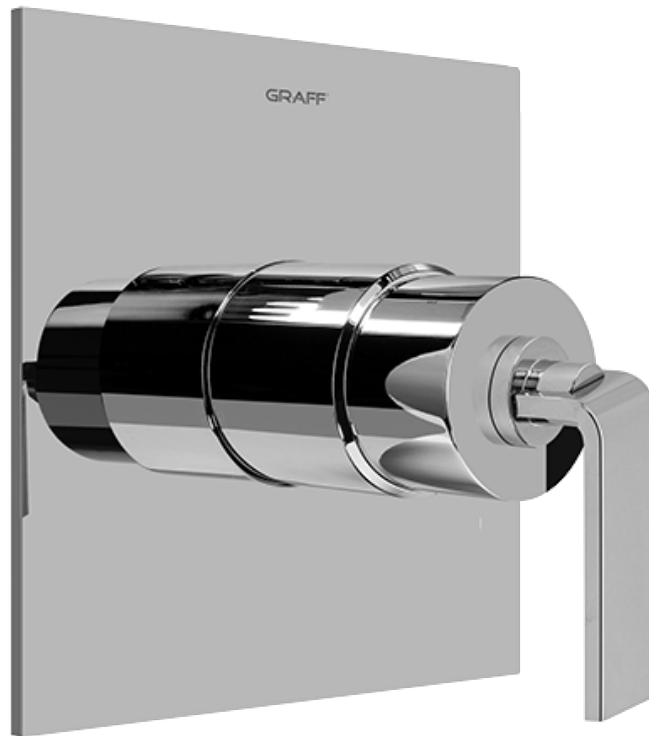

SHOWER
Contemporary Pressure Balancing
Shower Set (Rough & Trim)
G-7240-LM40S

GRAFF®

Information

- 1/2" Rough Valve, Trim Plate, and Handle
- 8" Showerhead with 12" Arm & Flange
- Showerhead Features No-Clog, Easy-Clean Spray Nozzles
- 1/2" Rough Valve Flow Rate ~7.5 gpm @60 psi
- Flow Rates: showerhead ≤ 2.0 max gpm
- ADA
- CALGreen

G-7240-LM40S

SHOWER
Concealed Pressure Balancing
Valve Rough
G-7005

GRAFF[®]

Information

- Anti-scald protection
- 1/2" universal inlets/outlets with male threads
- Built-in service stops
- For use with shower only configuration
- Supplied with protective plastic guard

Finishes

Polished
Chrome

Steelnox[®]
(Satin Nickel)

G-7005

Concealed Pressure Balancing Valve Rough

Product Features

- Anti-scald protection
- 1/2" universal inlets/outlets with male threads
- Built-in service stops
- For use with shower only configuration
- Supplied with protective plastic guard

www.graff-faucets.com | phone: 800-954-4723

SHOWER
Immersion SOLID Trim Plate
w/Handle
G-7040-LM40S-T

GRAFF®

Information

- Single metal lever handle
- Decorative trim plate
- Use with G-7005 pressure balancing rough valve for shower-only configurations
- To complete package, you must order rough valve
- ADA