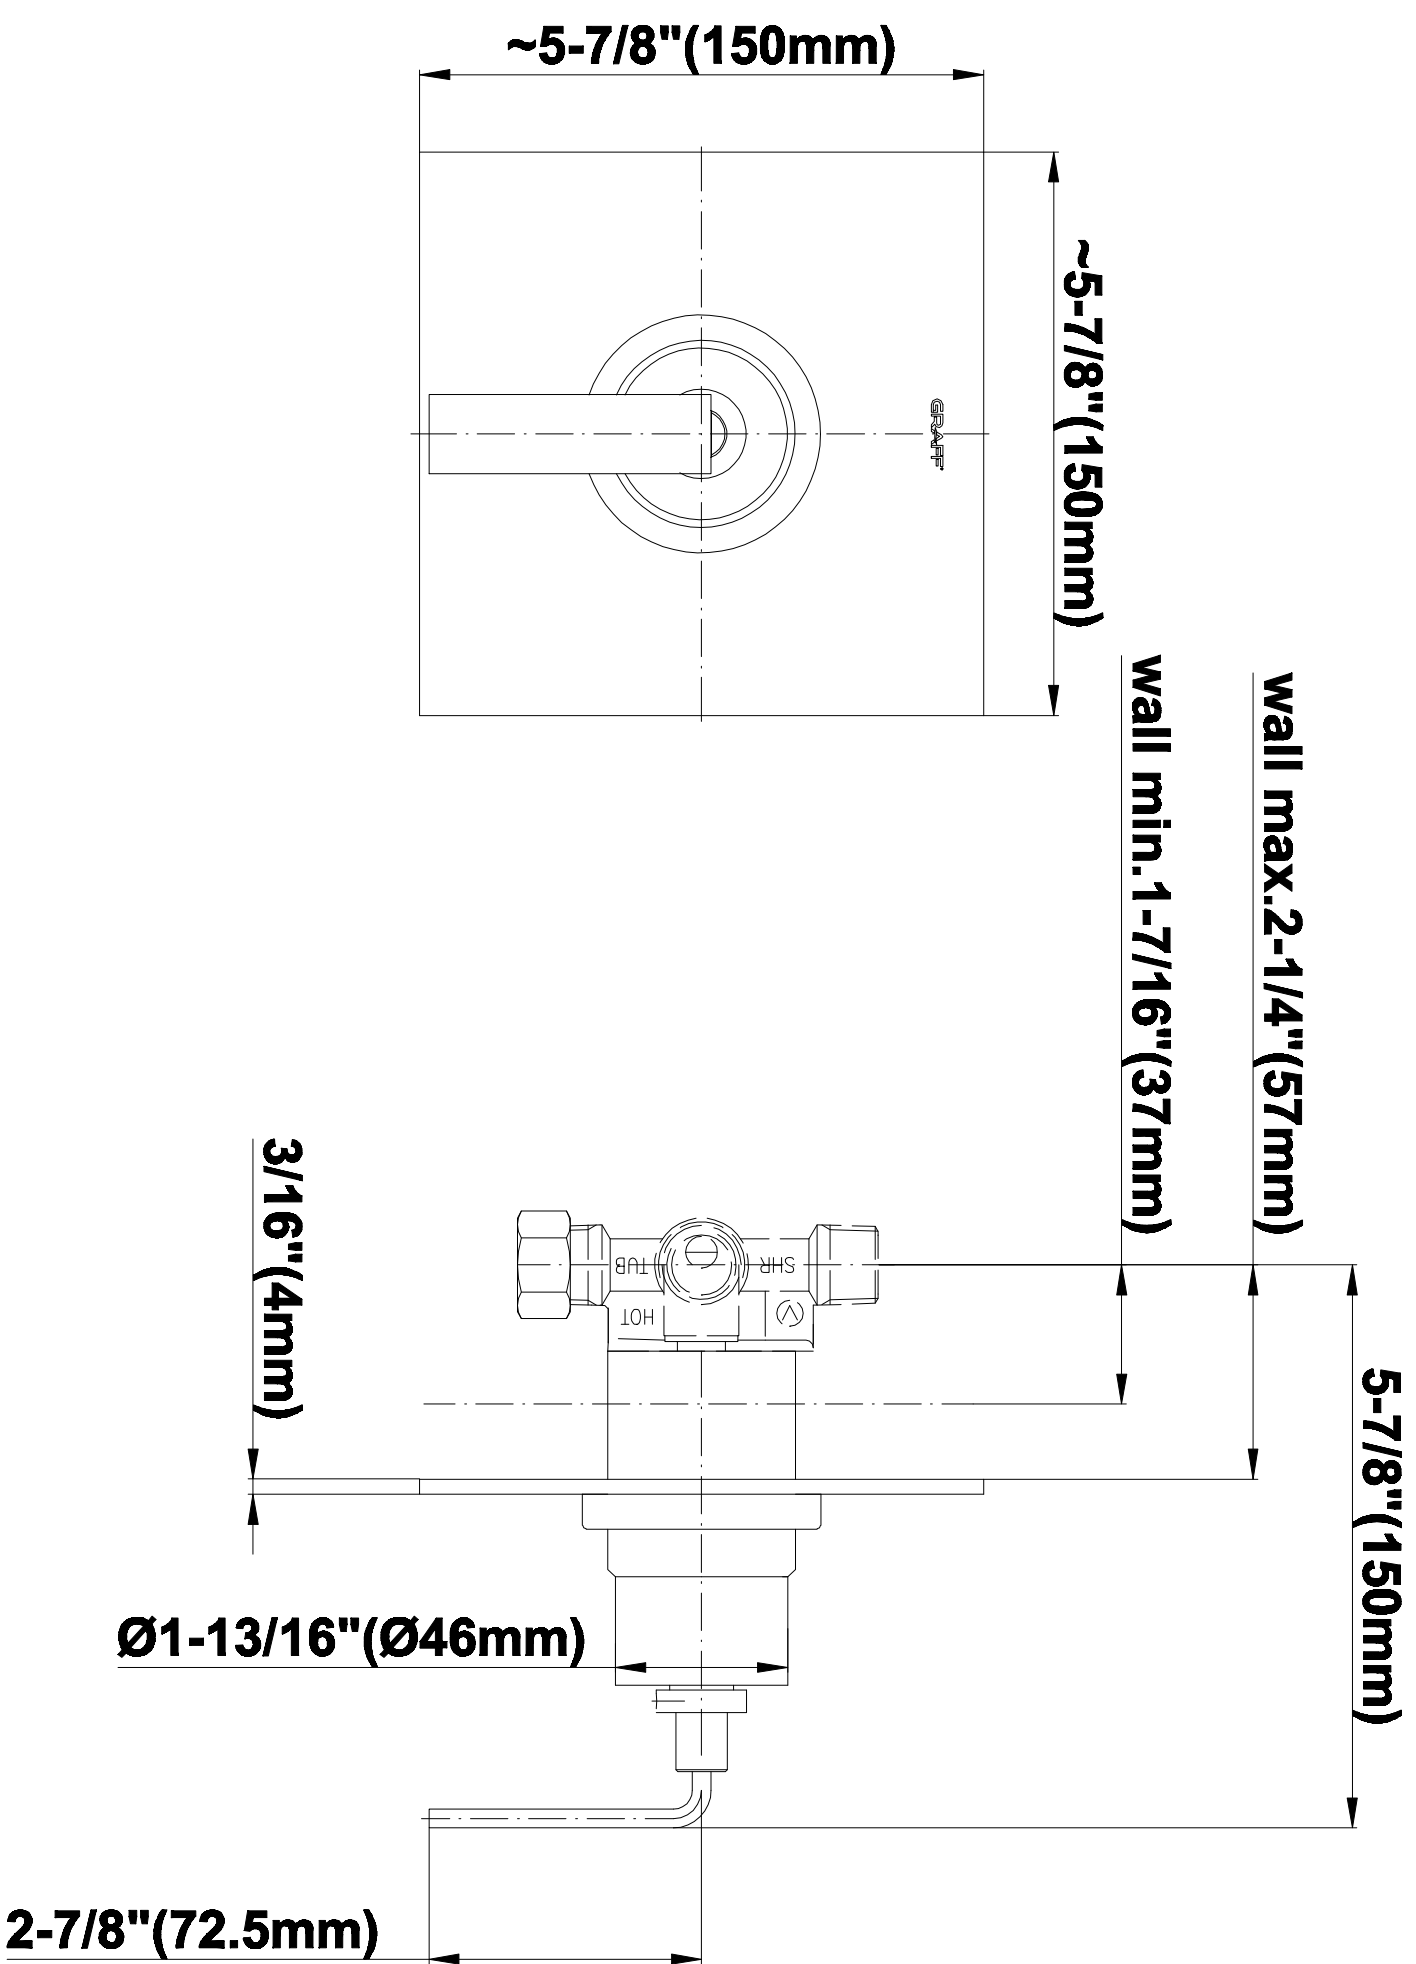

SHOWER
Contemporary Pressure Balancing
Shower Set (Rough & Trim)
G-7240-LM40S

GRAFF®

Information

- 1/2" Rough Valve, Trim Plate, and Handle
- 8" Showerhead with 12" Arm & Flange
- Showerhead Features No-Clog, Easy-Clean Spray Nozzles
- 1/2" Rough Valve Flow Rate ~7.5 gpm @60 psi
- Flow Rates: showerhead ≤ 2.0 max gpm
- ADA
- CALGreen

Finishes

Polished
Chrome

Steelnox®
(Satin Nickel)

G-7040

SHOWER
8" Square Brass Showerhead
G-8438

GRAFF®

Information

- 1/4" thick
- 144 no-clog, easy-clean rubber spray nozzles
- Recommended use with ceiling shower arm
- Recommended for use at no more than 10 degrees tilt
- Showerhead flow rate ≤ 1.8 max gpm
- CALGreen

Finishes

Polished
Chrome

Steelnox®
(Satin Nickel)

G-8438

Aqua-Sense Collection
Contemporary 8" Square Showerhead

Product Features

- 1/4" thick
- 144 no-clog, easy-clean rubber spray nozzles
- Showerhead flow rate ≤ 1.8 max gpm

www.graff-designs.com | phone: 800-954-4723

SHOWER
Contemporary 12" Shower Arm
G-8530

GRAFF®

Information

- Includes arm and square flange
- 1/2" NPT male thread inlet
- For use with all showerheads (especially G-8438)