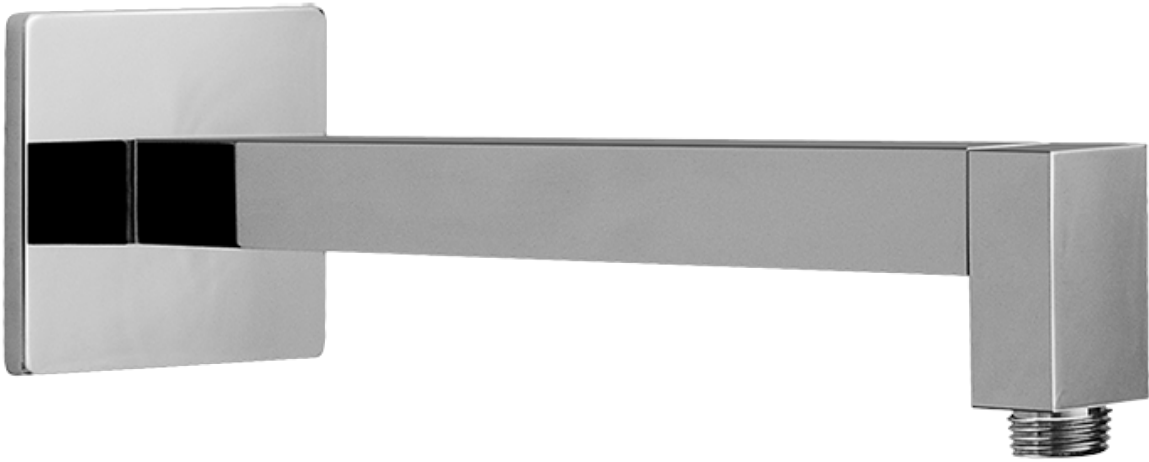

G-7240-LM40S

SHOWER
Concealed Pressure Balancing
Valve Rough
G-7005

GRAFF[®]

Information

- Anti-scald protection
- 1/2" universal inlets/outlets with male threads
- Built-in service stops
- For use with shower only configuration
- Supplied with protective plastic guard

Finishes

Polished
Chrome

Steelnox[®]
(Satin Nickel)

G-7005

Concealed Pressure Balancing Valve Rough

Product Features

- Anti-scald protection
- 1/2" universal inlets/outlets with male threads
- Built-in service stops
- For use with shower only configuration
- Supplied with protective plastic guard

Finishes

Polished
Chrome

Steelnox®
(Satin Nickel)

G-8438

Aqua-Sense Collection
Contemporary 8" Square Showerhead

Product Features

- 1/4" thick
- 144 no-clog, easy-clean rubber spray nozzles
- Showerhead flow rate ≤ 1.8 max gpm

www.graff-designs.com | phone: 800-954-4723

SHOWER
Contemporary 12" Shower Arm
G-8530

GRAFF®

Information

- Includes arm and square flange
- 1/2" NPT male thread inlet
- For use with all showerheads (especially G-8438)