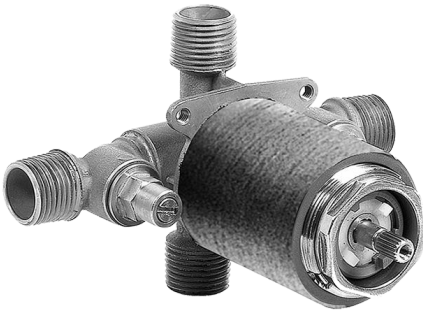

SHOWER
Contemporary Pressure Balancing
Shower Set (Rough & Trim)
G-7240-LM40S

GRAFF®

Information

- 1/2" Rough Valve, Trim Plate, and Handle
- 8" Showerhead with 12" Arm & Flange
- Showerhead Features No-Clog, Easy-Clean Spray Nozzles
- 1/2" Rough Valve Flow Rate ~7.5 gpm @60 psi
- Flow Rates: showerhead ≤ 2.0 max gpm
- ADA
- CALGreen

G-7240-LM40S

SHOWER
Concealed Pressure Balancing
Valve Rough
G-7005

GRAFF[®]

Information

- Anti-scald protection
- 1/2" universal inlets/outlets with male threads
- Built-in service stops
- For use with shower only configuration
- Supplied with protective plastic guard

Finishes

Polished
Chrome

Steelnox[®]
(Satin Nickel)

G-7005

Concealed Pressure Balancing Valve Rough

Product Features

- Anti-scald protection
- 1/2" universal inlets/outlets with male threads
- Built-in service stops
- For use with shower only configuration
- Supplied with protective plastic guard

www.graff-faucets.com | phone: 800-954-4723

SHOWER
Immersion SOLID Trim Plate
w/Handle
G-7040-LM40S-T

GRAFF®

Information

- Single metal lever handle
- Decorative trim plate
- Use with G-7005 pressure balancing rough valve for shower-only configurations
- To complete package, you must order rough valve
- ADA