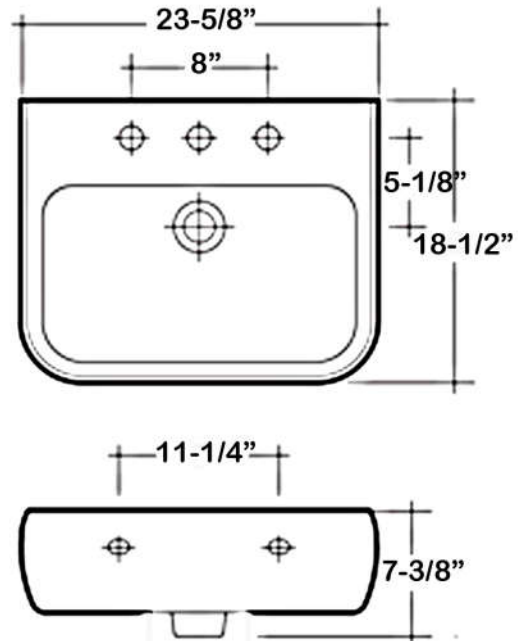

# METRO 600 WALL HUNG BASIN

Cat. No  
4-95X

Faucet not included

Mounting hardware

W: 23-<sup>5</sup>/<sub>8</sub>"  
D: 18-<sup>1</sup>/<sub>2</sub>"  
H: 7-<sup>3</sup>/<sub>8</sub>"

Back of basin to center of faucet: 2 -<sup>1</sup>/<sub>2</sub>"  
Back of basin to center of drain: 7 -<sup>1</sup>/<sub>2</sub>"

## Interior Dimensions:

Basin Interior: 21" x 12-<sup>3</sup>/<sub>4</sub>"  
Basin Depth: 5-<sup>1</sup>/<sub>2</sub>"  
Spout hole: 1-<sup>3</sup>/<sub>8</sub>"

## Features:

- ▶ Wall hung basin
- ▶ Made of Vitreous China
- ▶ Available with 1-hole (4-951) or 8" widespread (4-958)
- ▶ Pre-drilled overflow hole
- ▶ Mounting hardware included

## Colors:

WH White

Meets or exceeds the following specifications: ASME A112.19.2 2013 and CSA B45.1-13 for ceramic plumbing fixtures.

Dimensions of fixture are nominal and may vary within the range of tolerances established by ASME Standard A112.19.2.2013. Dimensions and specifications subject to change without notice.