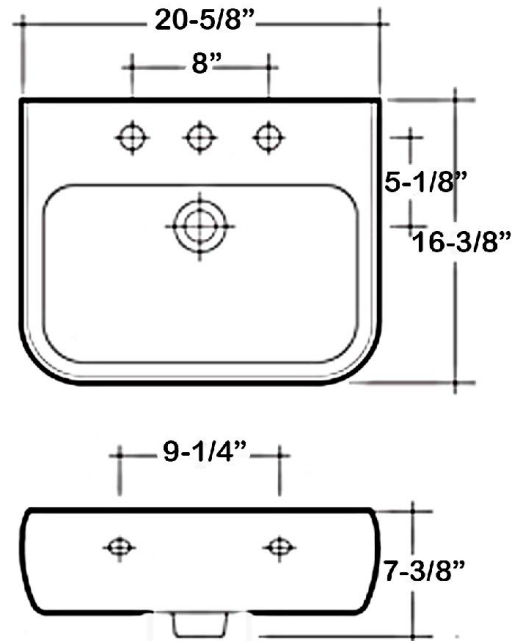

# METRO 525 WALL HUNG BASIN

Cat. No  
4-94X

faucet not included

W: 20-<sup>5</sup>/<sub>8</sub>"  
D: 16-<sup>3</sup>/<sub>8</sub>"  
H: 7-<sup>3</sup>/<sub>8</sub>"

## Features:

- ▶ Wall hung basin
- ▶ Made of Vitreous China
- ▶ Available with 1-hole (4-941) or 8" widespread (4-948)
- ▶ Pre-drilled overflow hole
- ▶ Can be install using toggle bolts or molly bolts (Not Included)

## Colors:

WH White

Meets or exceeds the following specifications: ASME A112.19.2 2013 and CSA B45.1-13 for ceramic plumbing fixtures.

Back of basin to center of faucet: 2-<sup>1</sup>/<sub>4</sub>"  
Back of basin to center of drain: 5-<sup>1</sup>/<sub>8</sub>"  
Mount holes cc: 9-<sup>1</sup>/<sub>4</sub>"

## Interior Dimensions:

Basin Interior: 18-<sup>1</sup>/<sub>4</sub>" x 10-<sup>1</sup>/<sub>2</sub>"  
Basin Depth: 5-<sup>1</sup>/<sub>4</sub>"

Dimensions of fixture are nominal and may vary within the range of tolerances established by ASME Standard A112.19.2.2013. Dimensions and specifications subject to change without notice.