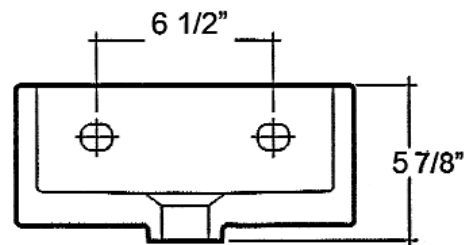

MINI NOVA WALL-HUNG BASIN

Cat. No.
4-382

Faucet not included

Mounting hardware

W: 12-⁷/₈"
D: 12-⁷/₈"
H: 5-⁷/₈"

Features:

- ▶ Fine Fire Clay construction for durability
- ▶ Chip and stain resistant
- ▶ Drilled for single hole faucet
- ▶ No overflow
- ▶ Petite styling for small spaces
- ▶ Sloping Front
- ▶ Mounting hardware included

Colors:

WH White

Compliance Certification
Meets or exceeds the following specifications: ASME A112.19.2 2013 and CSA B45.1-13 for Fire Clay ceramic plumbing fixtures.

***Please do NOT drill hole without template or actual product.**

Interior Dimensions:

Basin interior: 11-¹/₄" x 8-¹/₂"
Basin depth: 3-³/₈"
Back of Basin to Center of Faucet: 1-⁷/₈"
Back of Basin to Center of Drain: 6-¹/₂"
Spout hole: 1-³/₈"

Dimensions of fixture are nominal and may vary within the range of tolerances established by ANSI Standard A112.19.2.2013. Dimensions and specifications subject to change without notice.