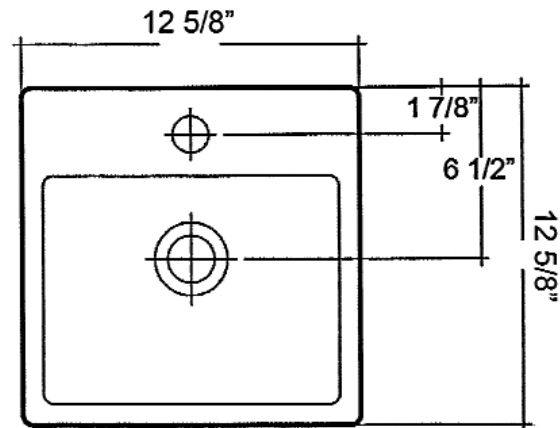

MINI NOVA WALL-HUNG BASIN

Cat. No.
4-382

Faucet not included

Mounting hardware

W: 12-⁷/₈"
D: 12-⁷/₈"
H: 5-⁷/₈"

Features:

- ▶ Fine Fire Clay construction for durability
- ▶ Chip and stain resistant
- ▶ Drilled for single hole faucet
- ▶ No overflow
- ▶ Petite styling for small spaces
- ▶ Sloping Front
- ▶ Mounting hardware included

Colors:

WH White

Compliance Certification
Meets or exceeds the following specifications: ASME A112.19.2 2013 and CSA B45.1-13 for Fire Clay ceramic plumbing fixtures.

***Please do NOT drill hole without template or actual product.**

Interior Dimensions:

Basin interior: 11-¹/₄" x 8-¹/₂"
Basin depth: 3-³/₈"
Back of Basin to Center of Faucet: 1-⁷/₈"
Back of Basin to Center of Drain: 6-¹/₂"
Spout hole: 1-³/₈"

Dimensions of fixture are nominal and may vary within the range of tolerances established by ANSI Standard A112.19.2.2013. Dimensions and specifications subject to change without notice.