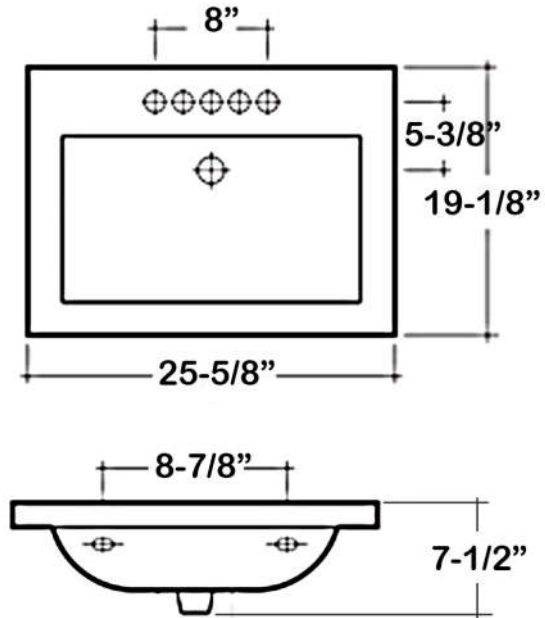

MISTRAL 650 WALL HUNG BASIN

Cat. No
4-27X

Faucet not included

Mounting hardware

W: 25-5/8"
D: 19-1/8"
H: 7-1/2"

Interior Dimensions:

Basin Interior: 20-7/8" x 11-7/8"
Basin Depth: 5"
Spout hole: 1-3/8"

Features:

- ▶ Wall hung basin
- ▶ Made of Vitreous China
- ▶ Pre-drilled overflow hole
- ▶ Available with 1-hole (4-271), 4" cc (4-274) or 8" (4-278) widespread
- ▶ Mounting hardware included

Colors:

WH White

Meets or exceeds the following specifications: ASME A112.19.2 2013 and CSA B45.1-13 for ceramic plumbing fixtures.

Dimensions of fixture are nominal and may vary within the range of tolerances established by ASME Standard A112.19.2-2013. Dimensions and specifications subject to change without notice.