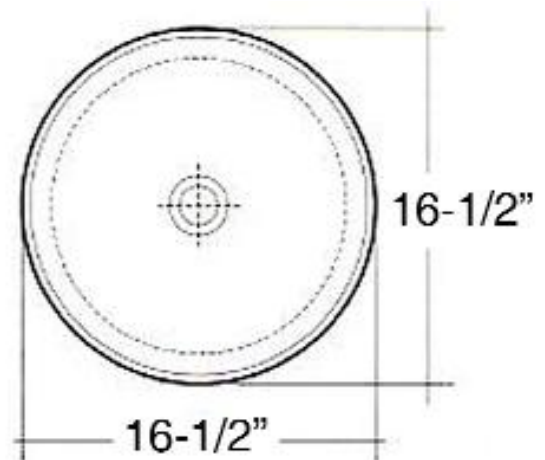

HARMONY ABOVE COUNTER BASIN

Cat. No.
4-1095WH

Basin Diameter: 16-1/2"
Above Counter Height: 5-3/4"

Features:

- ▶ Vitreous China
- ▶ No faucet holes
- ▶ No overflow hole
- ▶ Hardware not included
- ▶ Use with Umbrella drain #UD701

Colors:

WH White

Compliance Certification
Meets or exceeds the following specifications: ASME A112.19.2 2013 and CSA B45.1-13 for plumbing fixtures.

***Please do NOT drill hole without template or actual product.**

Interior Dimensions:

Basin diameter : 15-1/2"
Basin depth: 4-1/2"

Dimensions of fixture are nominal and may vary within the range of tolerances established by ANSI Standard A112.19.2. Dimensions and specifications subject to change without notice.