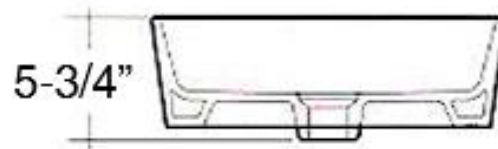

HARMONY ABOVE COUNTER BASIN

Cat. No.
4-1095WH

Basin Diameter: 16-1/2"
Above Counter Height: 5-3/4"

Features:

- ▶ Vitreous China
- ▶ No faucet holes
- ▶ No overflow hole
- ▶ Hardware not included
- ▶ Use with Umbrella drain #UD701

Interior Dimensions:

Basin diameter : 15-1/2"
Basin depth: 4-1/2"

Dimensions of fixture are nominal and may vary within the range of tolerances established by ANSI Standard A112.19.2. Dimensions and specifications subject to change without notice.