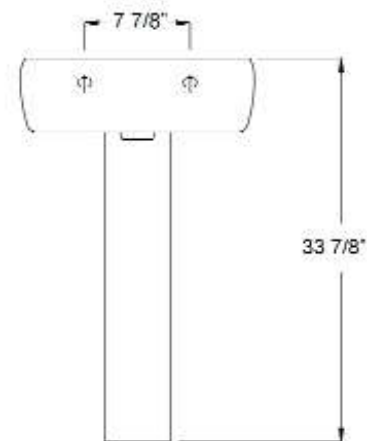

METROPOLITAN 420 PEDESTAL LAVATORY

Cat. No.
3-93X

Faucet not included

Features:

- ▶ Made of Vitreous China
- ▶ Available for 1 hole or 4" CC
- ▶ Pre-drilled overflow hole
- ▶ Back of column is open
- ▶ Mounting Hardware Included
- ▶ For ease installation order **Hangers** (pair) or **Bracket** (one)

Compliance Certification
Meets or exceeds the following specifications: ASME A112.19.2 2013 and CSA B45.1-13 for ceramic plumbing fixtures.

Colors:
WH White

W: 16-1/2"
D: 13-3/4"
H: 33-7/8"

Column: 5-1/4" L X 7-3/4" W X 28-1/4" H

Interior Dimensions:

Basin Interior: 14-1/8" x 7-5/8"
Basin Depth: 5-1/2"
Mount bolts height: 32"
Mount holes cc: 7-7/8"
Faucet and spout holes: 1-3/8"

Dimensions of fixture are nominal and may vary within the range of tolerances established by ASME Standard A112.19.2-2013. Dimensions and specifications subject to change without notice.