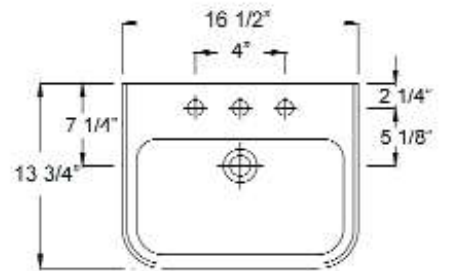

METROPOLITAN 420 PEDESTAL LAVATORY

Cat. No.
3-93X

Faucet not included

Features:

- ▶ Made of Vitreous China
- ▶ Available for 1 hole or 4" CC
- ▶ Pre-drilled overflow hole
- ▶ Back of column is open
- ▶ Mounting Hardware Included
- ▶ For ease installation order **Hangers** (pair) or **Bracket** (one)

Compliance Certification
Meets or exceeds the following specifications: ASME A112.19.2 2013 and CSA B45.1-13 for ceramic plumbing fixtures.

Colors:
WH White

W: 16-1/2"
D: 13-3/4"
H: 33-7/8"

Column: 5-1/4" L X 7-3/4" W X 28-1/4" H

Interior Dimensions:

Basin Interior: 14-1/8" x 7-5/8"
Basin Depth: 5-1/2"
Mount bolts height: 32"
Mount holes cc: 7-7/8"
Faucet and spout holes: 1-3/8"

Dimensions of fixture are nominal and may vary within the range of tolerances established by ASME Standard A112.19.2-2013. Dimensions and specifications subject to change without notice.