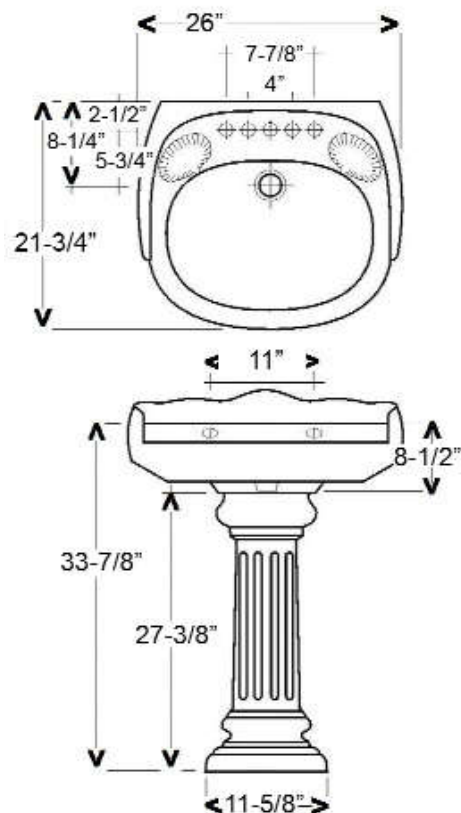

VICTORIA PEDESTAL LAVATORY

Cat. No.
3-75X

Faucet not included

W: 26"
D: 21-3/4"
Total Height: 36-1/2"
Height to top of sink: 33-7/8"

Interior Dimensions:

Basin Interior: 19-1/4"W x 14-1/4"D
Basin Depth: 6-1/8"
Water depth to overflow: 4-7/8"
Back of basin to center of faucet: 2-1/2"
Back of basin to center of drain: 8-1/4"
Mount bolts height: 32"
Mount holes cc: 11"
Faucet and spout holes: 1-3/8"
Flange: 1-5/8"

Features:

- ▶ Made of Vitreous China
- ▶ Available for 4" centerset or 8" widespread
- ▶ Pre-drilled overflow slot
- ▶ IAPMO certified
- ▶ For ease installation order **Hangers** (pair) or **Bracket** (one)
- ▶ Mounting Hardware Included

Colors:
WH White
BQ Bisque

Compliance Certification
Meets or exceeds the following specifications: ASME A112.19.2 2018 and CSA B45.1-18 for ceramic plumbing fixtures

Dimensions of fixture are nominal and may vary within the range of tolerances established by ASME Standard A112.19.2-2018. Dimensions and specifications subject to change without notice.